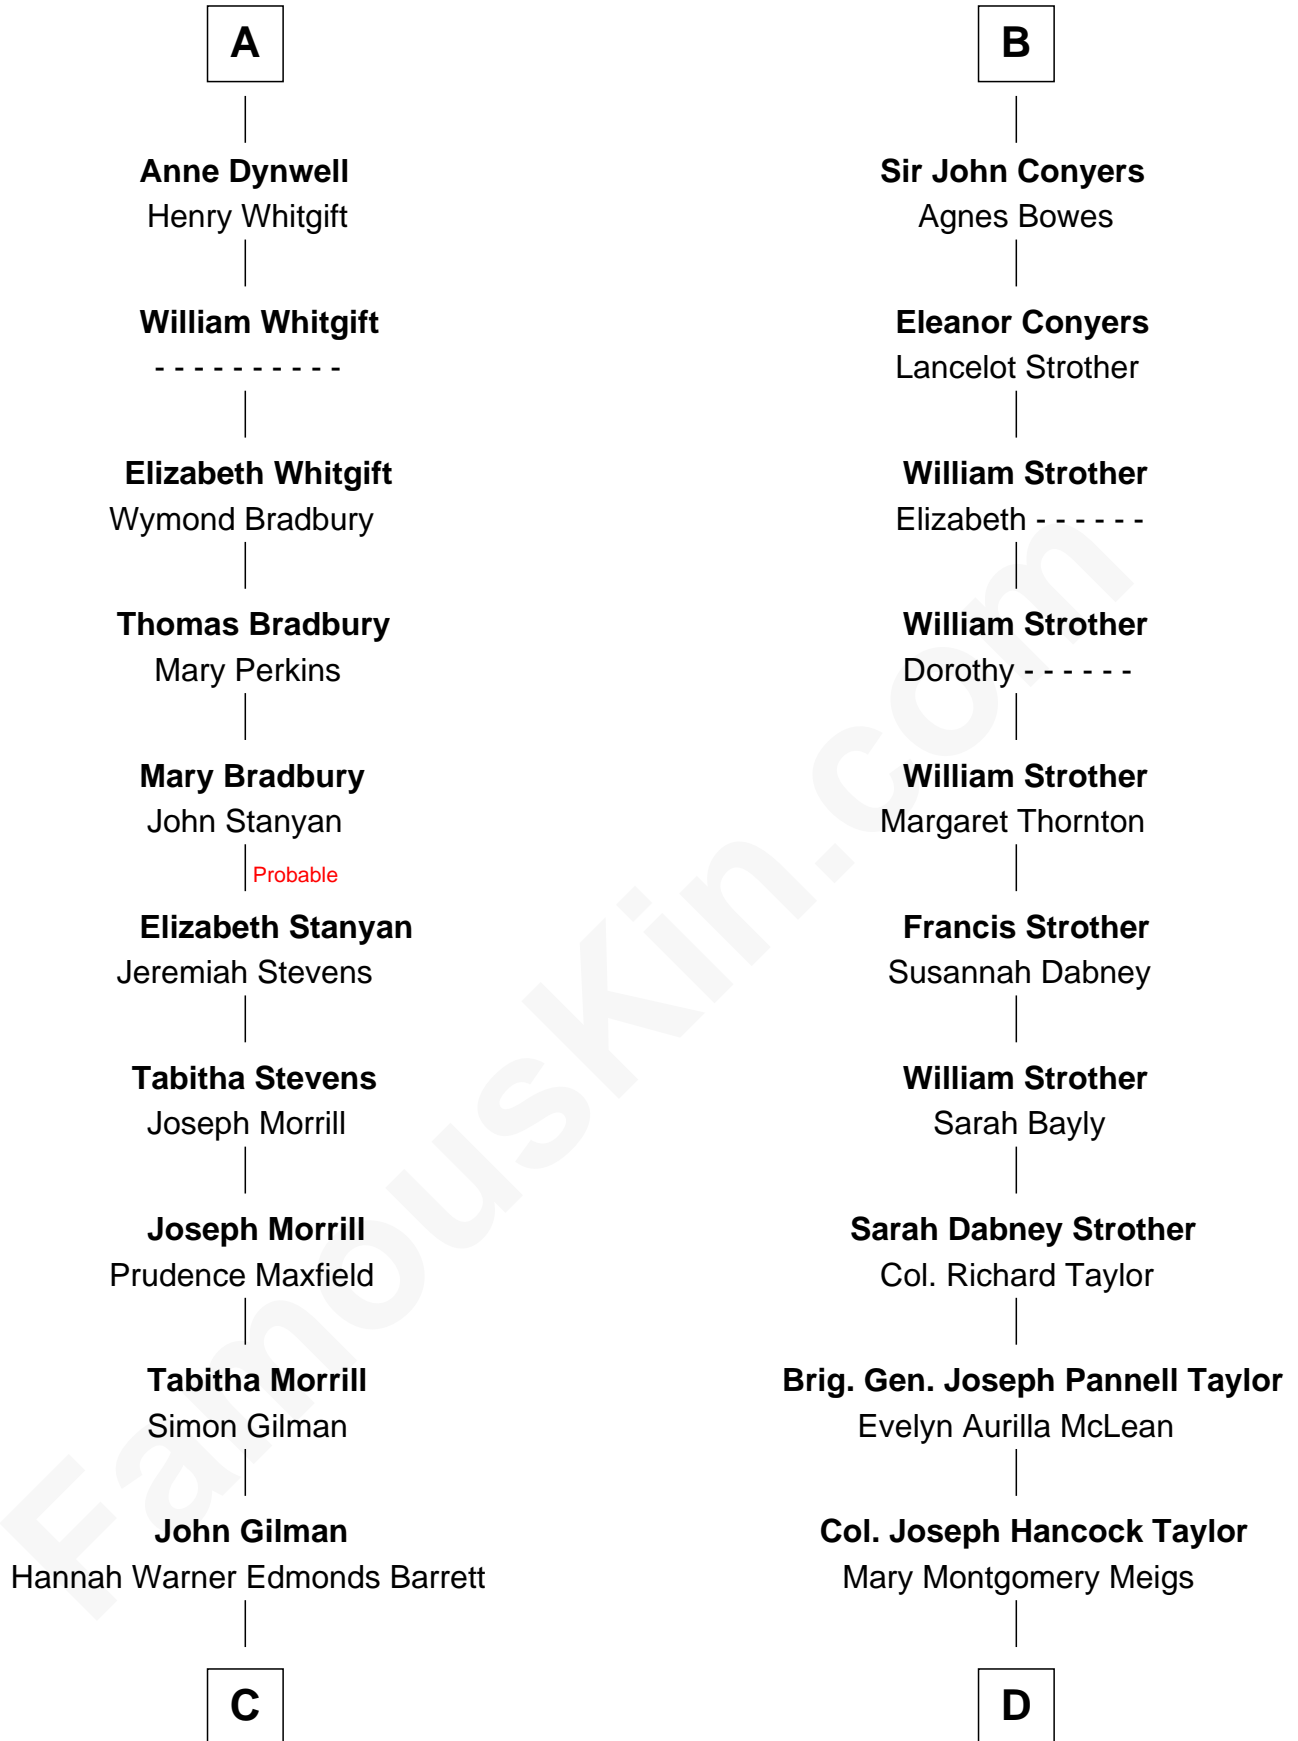

FamousKin.com Relationship Chart of

Frank G. Allen

51st Governor of Massachusetts

19th cousin 1 time removed of

Parker Stevenson

TV and Movie Actor

C

John Henry Gilman

Mary Louisa Heath

Abbie Louise Gilman

Frank Mitchell Allen

Frank G. Allen

51st Governor of Massachusetts

D

Evelyn Taylor

Eli Kirk Price