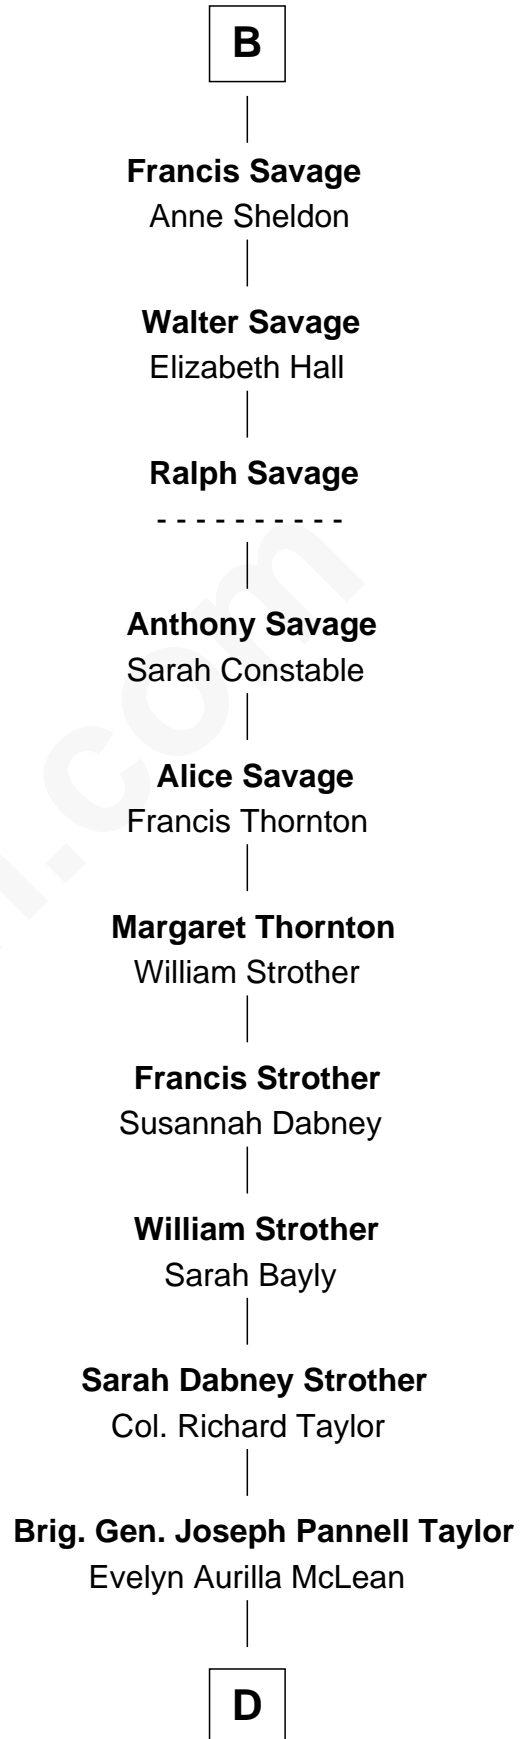

FamousKin.com Relationship Chart of

Frank G. Allen

51st Governor of Massachusetts

20th cousin 1 time removed of

Parker Stevenson

TV and Movie Actor

Henry Plantagenet

Maud de Chaworth

C

John Gilman
Hannah Warner Edmonds Barrett

John Henry Gilman
Mary Louisa Heath

Abbie Louise Gilman
Frank Mitchell Allen

Frank G. Allen
51st Governor of Massachusetts

D

Col. Joseph Hancock Taylor
Mary Montgomery Meigs

Evelyn Taylor
Eli Kirk Price

Philip Price
Sarah Meade Harrison

Sarah Meade Price
Richard Stevenson Parker

Parker Stevenson
TV and Movie Actor