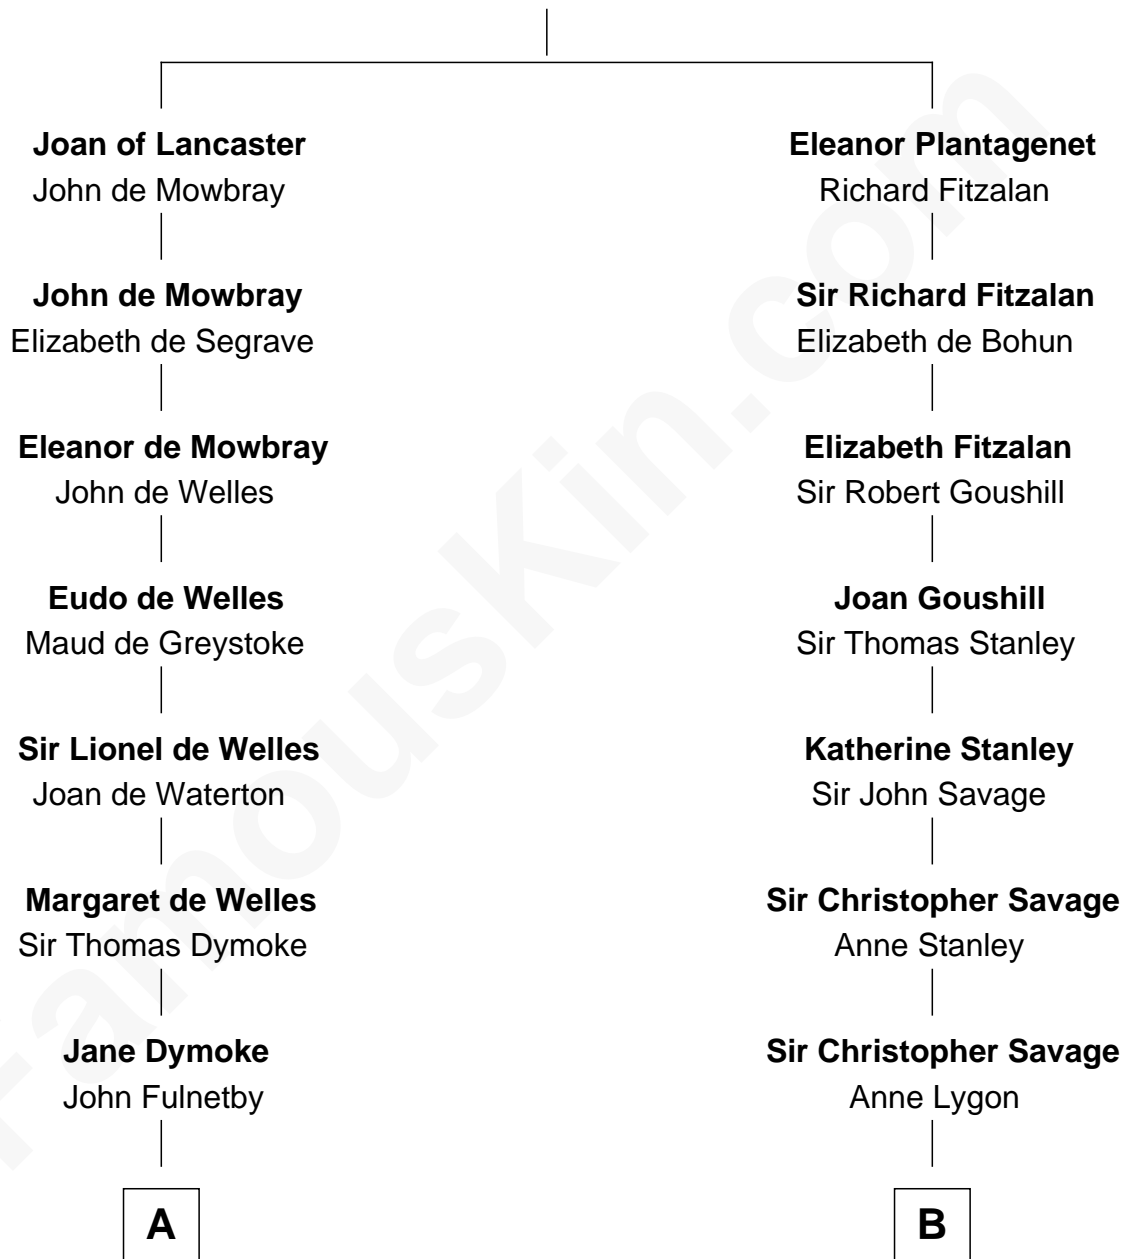

FamousKin.com Relationship Chart of

Frank G. Allen

51st Governor of Massachusetts

20th cousin 1 time removed of

Parker Stevenson

TV and Movie Actor

Henry Plantagenet

Maud de Chaworth

C

John Gilman
Hannah Warner Edmonds Barrett

John Henry Gilman
Mary Louisa Heath

Abbie Louise Gilman
Frank Mitchell Allen

Frank G. Allen
51st Governor of Massachusetts

D

Col. Joseph Hancock Taylor
Mary Montgomery Meigs