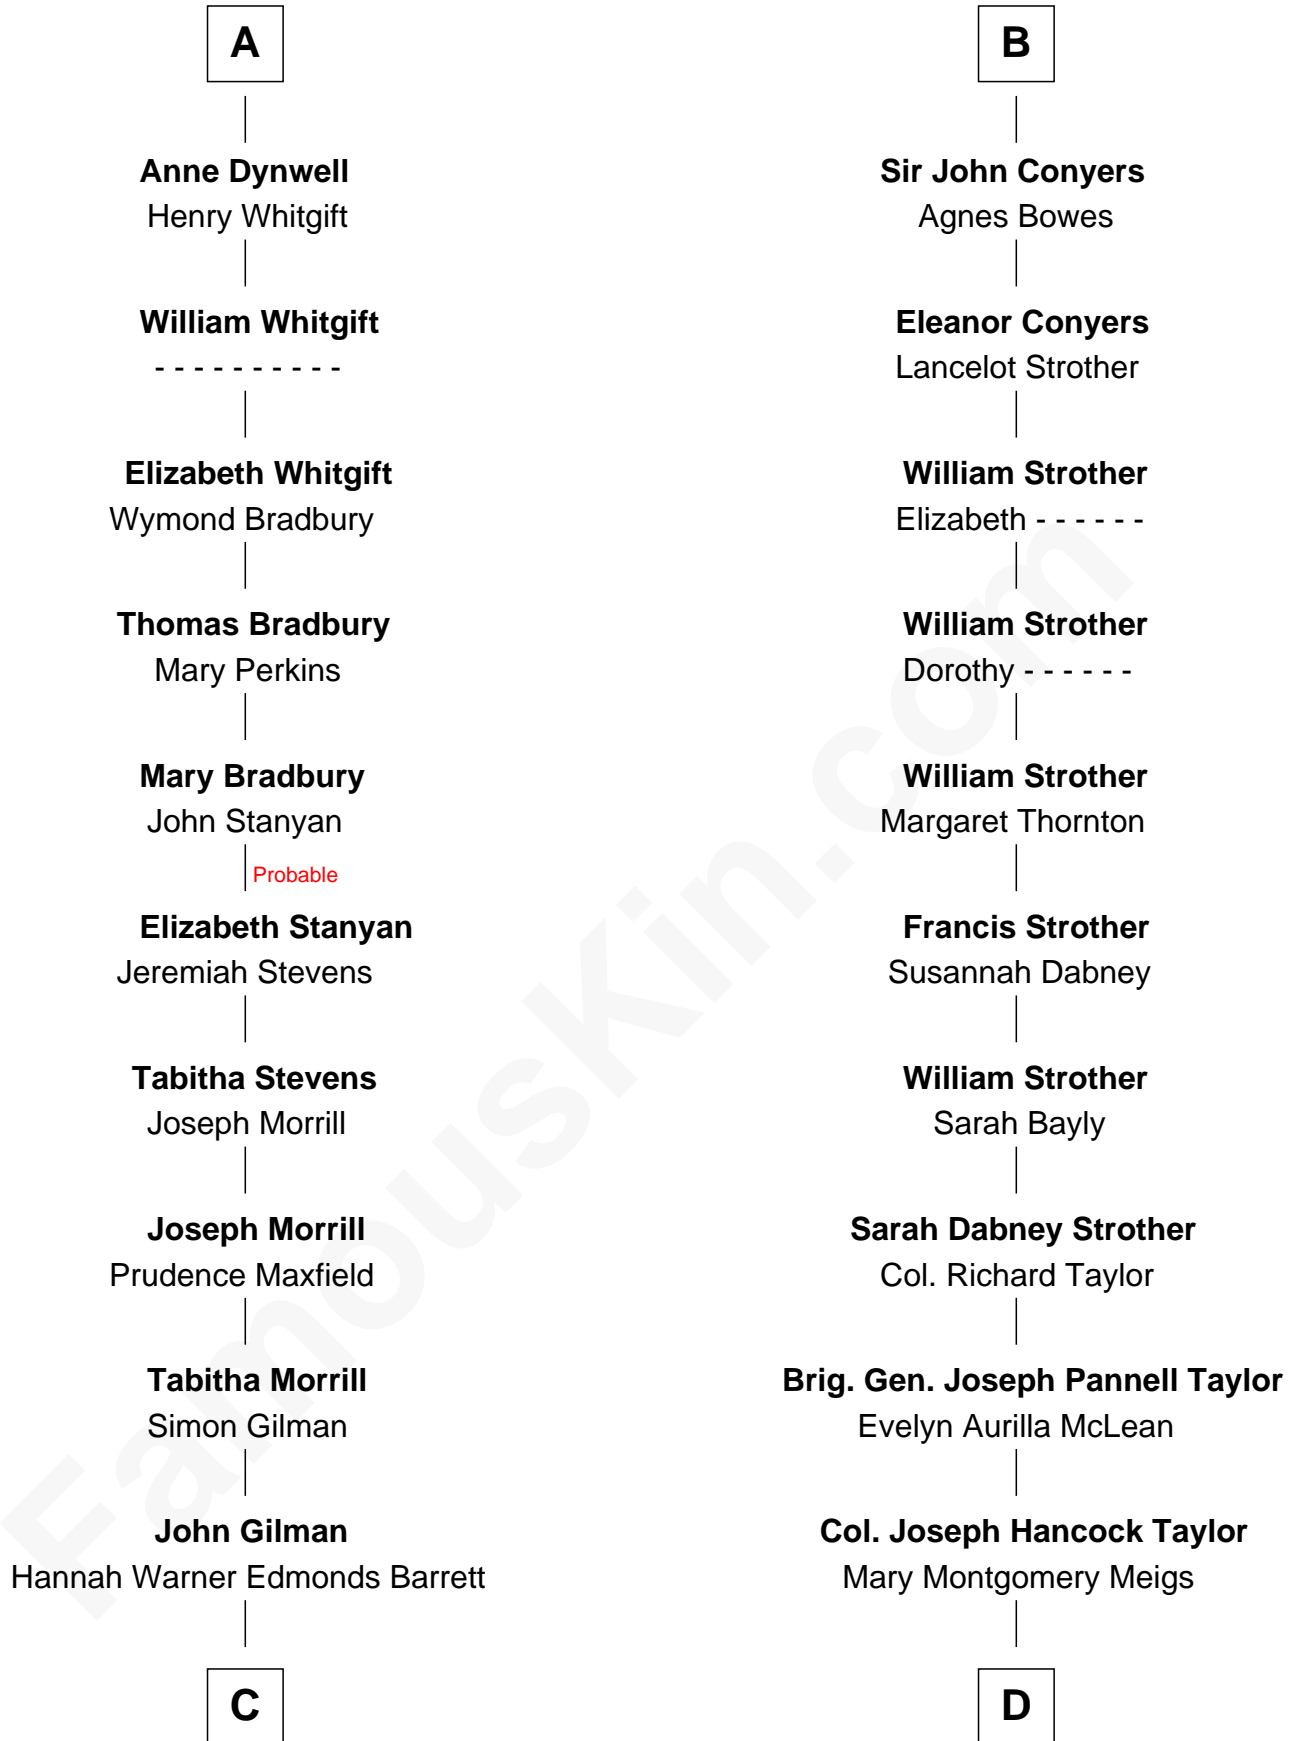

# FamousKin.com Relationship Chart of

**Frank G. Allen**

*51st Governor of Massachusetts*

19th cousin 1 time removed of

**Parker Stevenson**

*TV and Movie Actor*

**Sir Henry de Percy**

Idoine de Clifford

**C**

**John Henry Gilman**

Mary Louisa Heath

**Abbie Louise Gilman**

Frank Mitchell Allen

**Frank G. Allen**

*51st Governor of Massachusetts*

**D**

**Evelyn Taylor**

Eli Kirk Price

**Philip Price**

Sarah Meade Harrison

**Sarah Meade Price**

Richard Stevenson Parker

**Parker Stevenson**

*TV and Movie Actor*