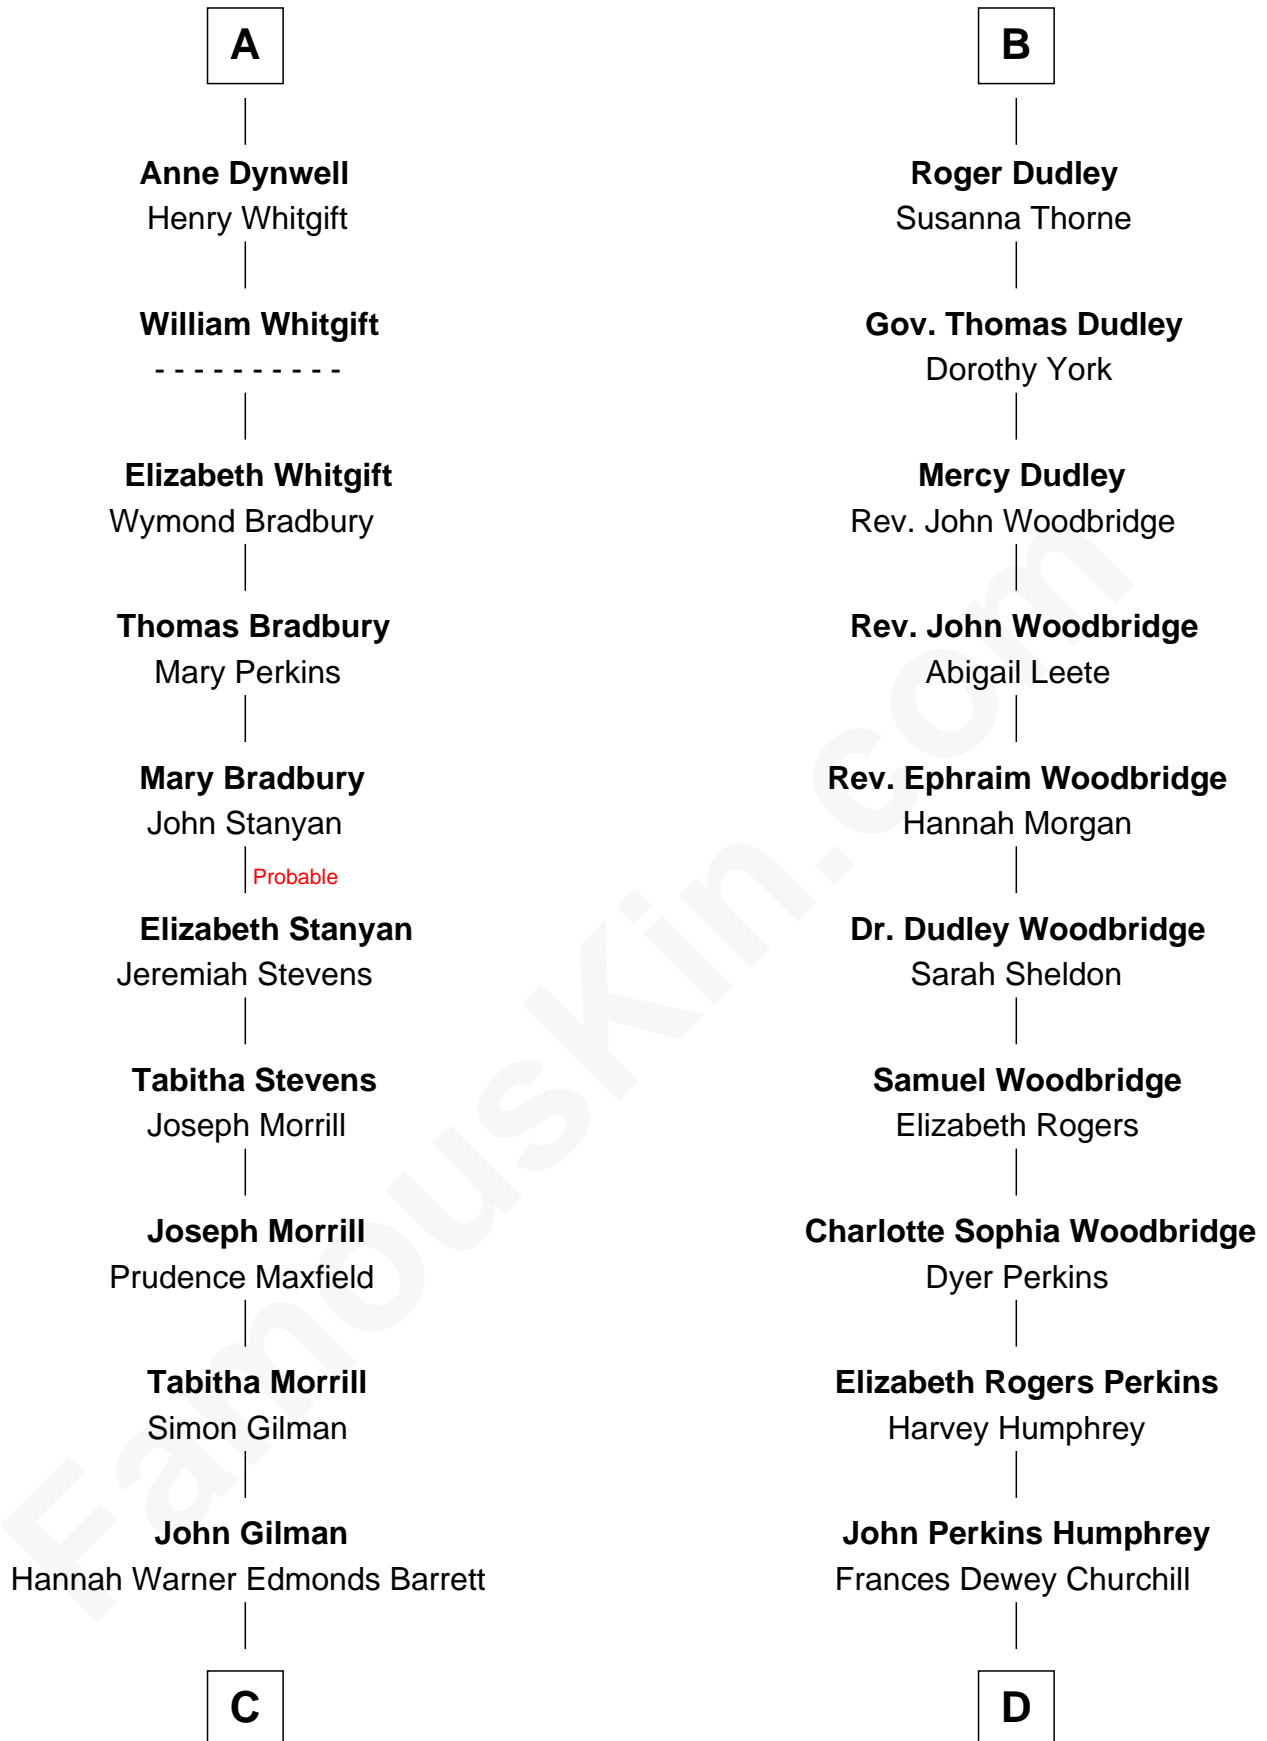

# FamousKin.com Relationship Chart of

**Frank G. Allen**

*51st Governor of Massachusetts*

18th cousin 1 time removed of

**Humphrey Bogart**

*Movie Actor*

**C**

**John Henry Gilman**

Mary Louisa Heath

**Abbie Louise Gilman**

Frank Mitchell Allen

**Frank G. Allen**

*51st Governor of Massachusetts*

**D**

**Maud Humphrey**

Dr. Belmont Deforest Bogart