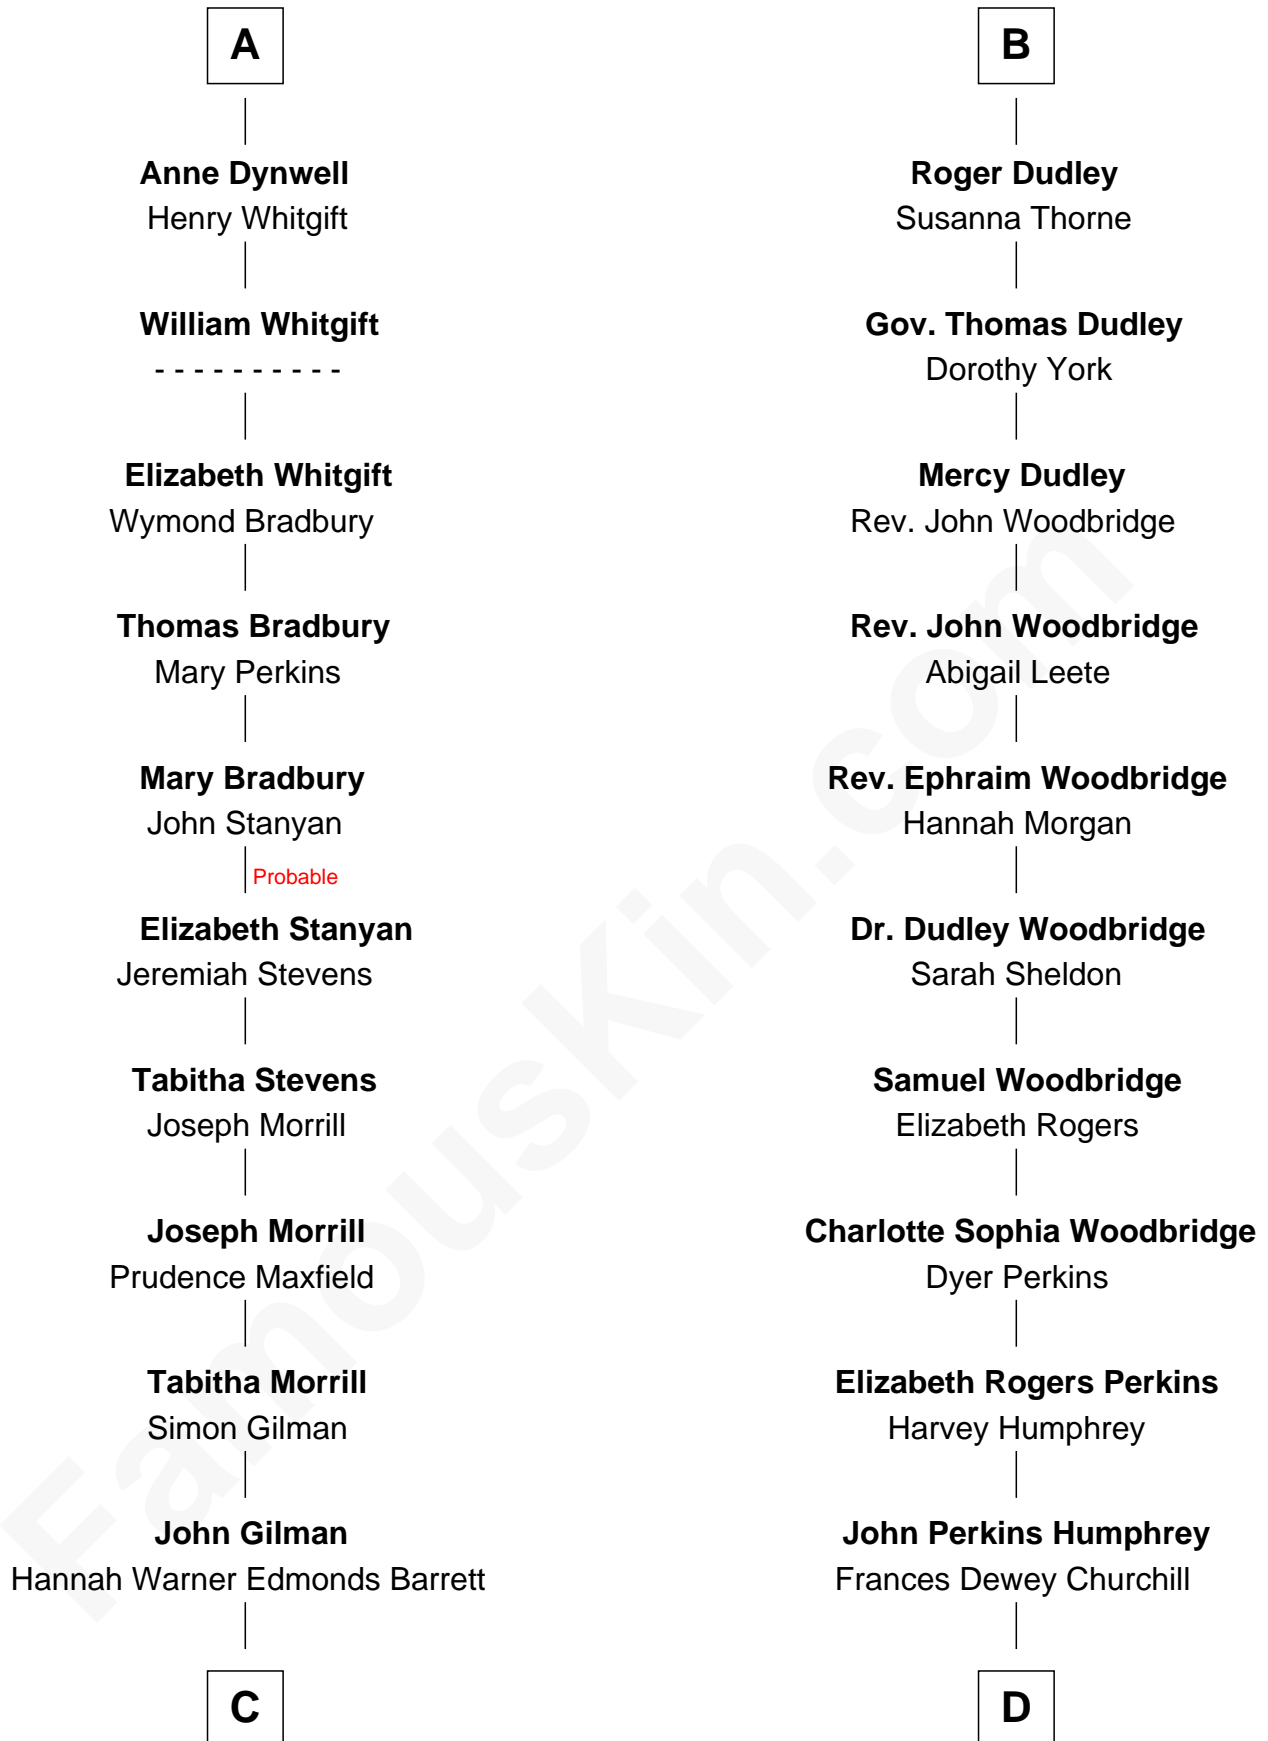

FamousKin.com Relationship Chart of

Frank G. Allen

51st Governor of Massachusetts

18th cousin 1 time removed of

Humphrey Bogart

Movie Actor

Sir Henry de Percy

Idoine de Clifford

C

John Henry Gilman

Mary Louisa Heath

Abbie Louise Gilman

Frank Mitchell Allen

Frank G. Allen

51st Governor of Massachusetts

D