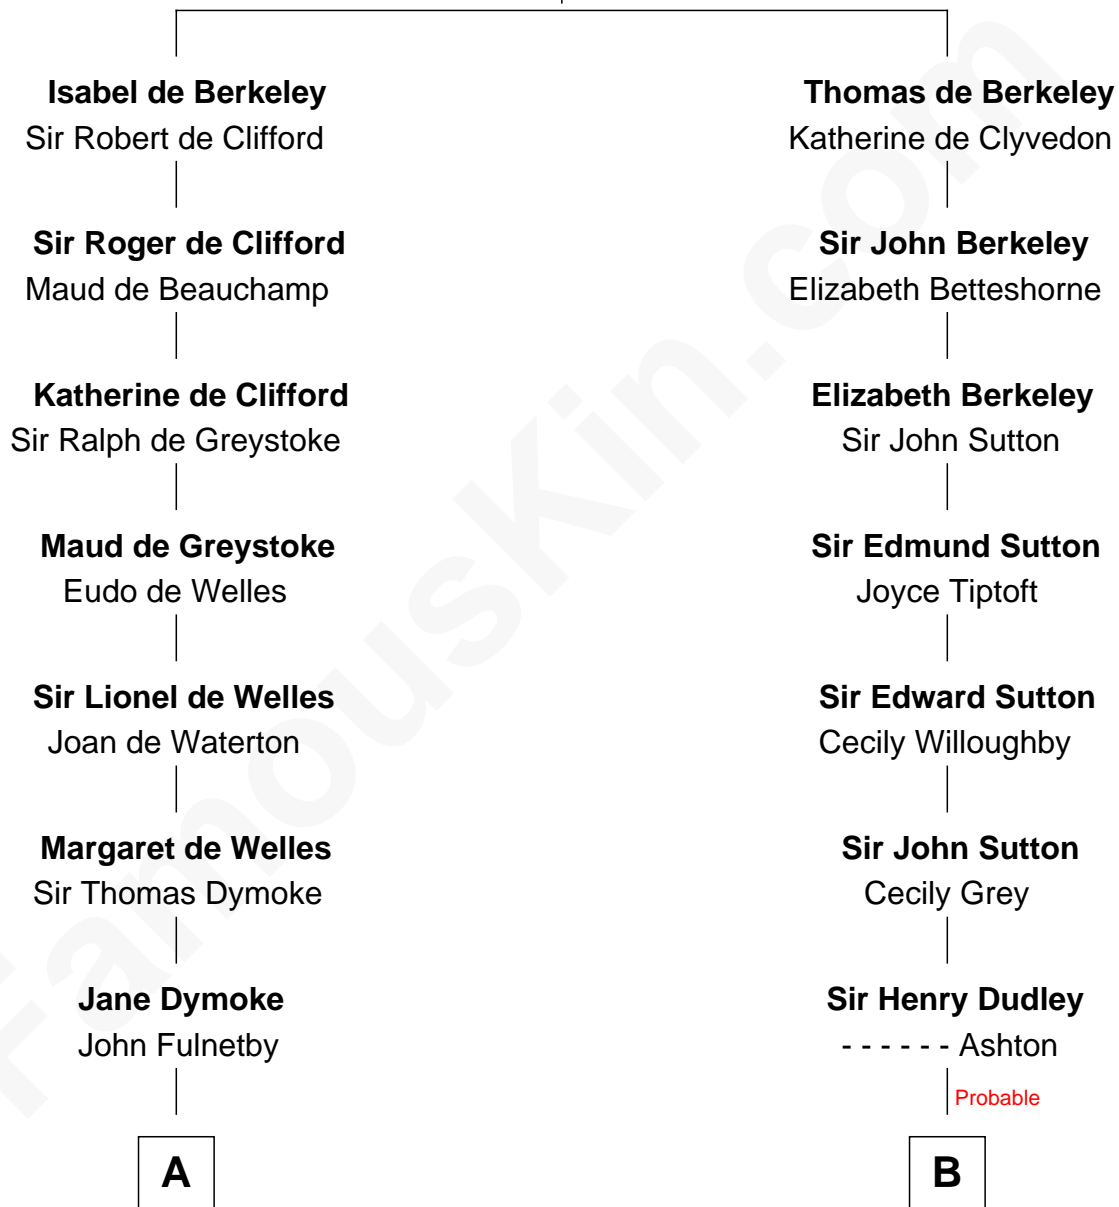

FamousKin.com Relationship Chart of

Frank G. Allen

51st Governor of Massachusetts

18th cousin 2 times removed of

Humphrey Bogart

Movie Actor

Sir Maurice de Berkeley

Eve la Zouche

C

John Gilman

Hannah Warner Edmonds Barrett

John Henry Gilman

Mary Louisa Heath

Abbie Louise Gilman

Frank Mitchell Allen

Frank G. Allen

51st Governor of Massachusetts

D

Maud Humphrey

Dr. Belmont Deforest Bogart

Humphrey Bogart

Movie Actor

FamousKin.com