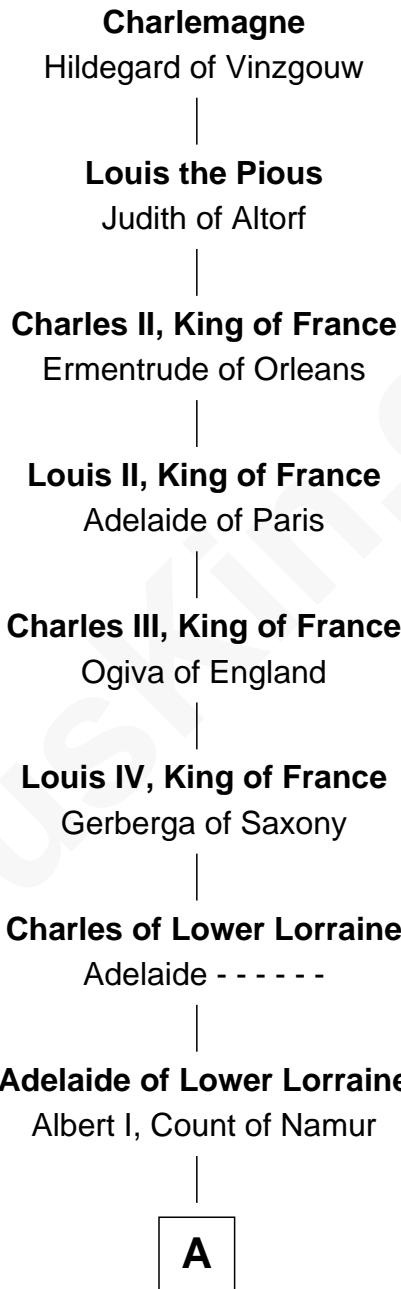

# FamousKin.com Relationship Chart of

**Frank G. Allen**

*51st Governor of Massachusetts*

**35th Great-grandson of**

**Charlemagne**

*King of the Franks*

**A**

**Albert II, Count of Namur**  
Regelinde of Lower Lorraine

**Albert III, Count of Namur**  
Ida of Saxony

**Godfrey, Count of Namur**  
Sybil of Chateau-Porcien

Probable

**Elizabeth of Namur**  
Gervais, Count of Rethel

**Elizabeth of Rethel**  
Robert Marmion

**William Marmion**

**Geoffrey Marmion**  
Rosamond - - - - -

**William Marmion**  
Matilda - - - - -

**John Marmion**  
Margery de Nottingham

**Thomas Marmion**  
Agnes - - - - -

**B**

**B**

**Alice Marmion**

William Harlyngrugge