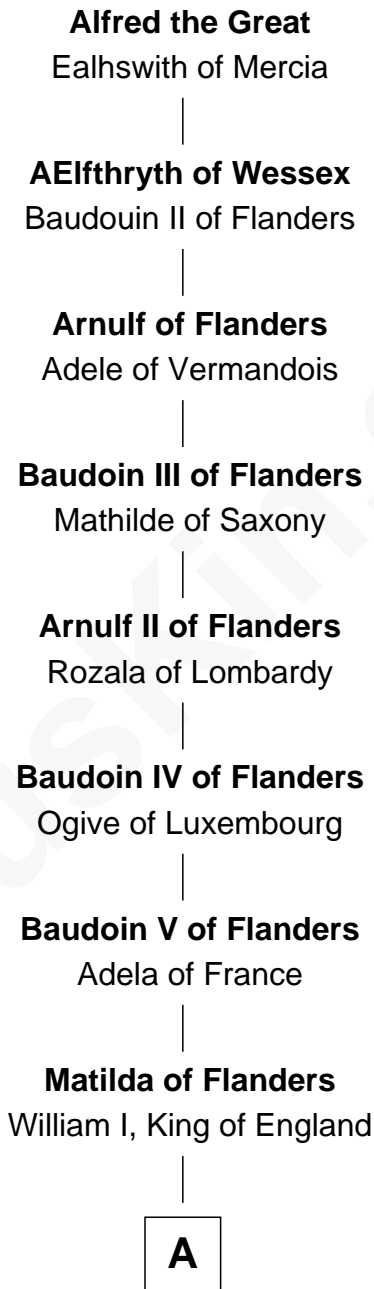

FamousKin.com Relationship Chart of

Frank G. Allen

51st Governor of Massachusetts

33rd Great-grandson of

Alfred the Great

King of the Anglo-Saxons

A

Henry I, King of England

Maud of Scotland

Maud of England

Geoffrey Plantagenet

Henry II, King of England

Eleanor of Aquitaine

John, King of England

Isabelle of Angoulême

Henry III, King of England

Eleanor of Provence

Edmund Plantagenet

Blanche of Artois

Henry Plantagenet

Maud de Chaworth

Joan of Lancaster

John de Mowbray

John de Mowbray