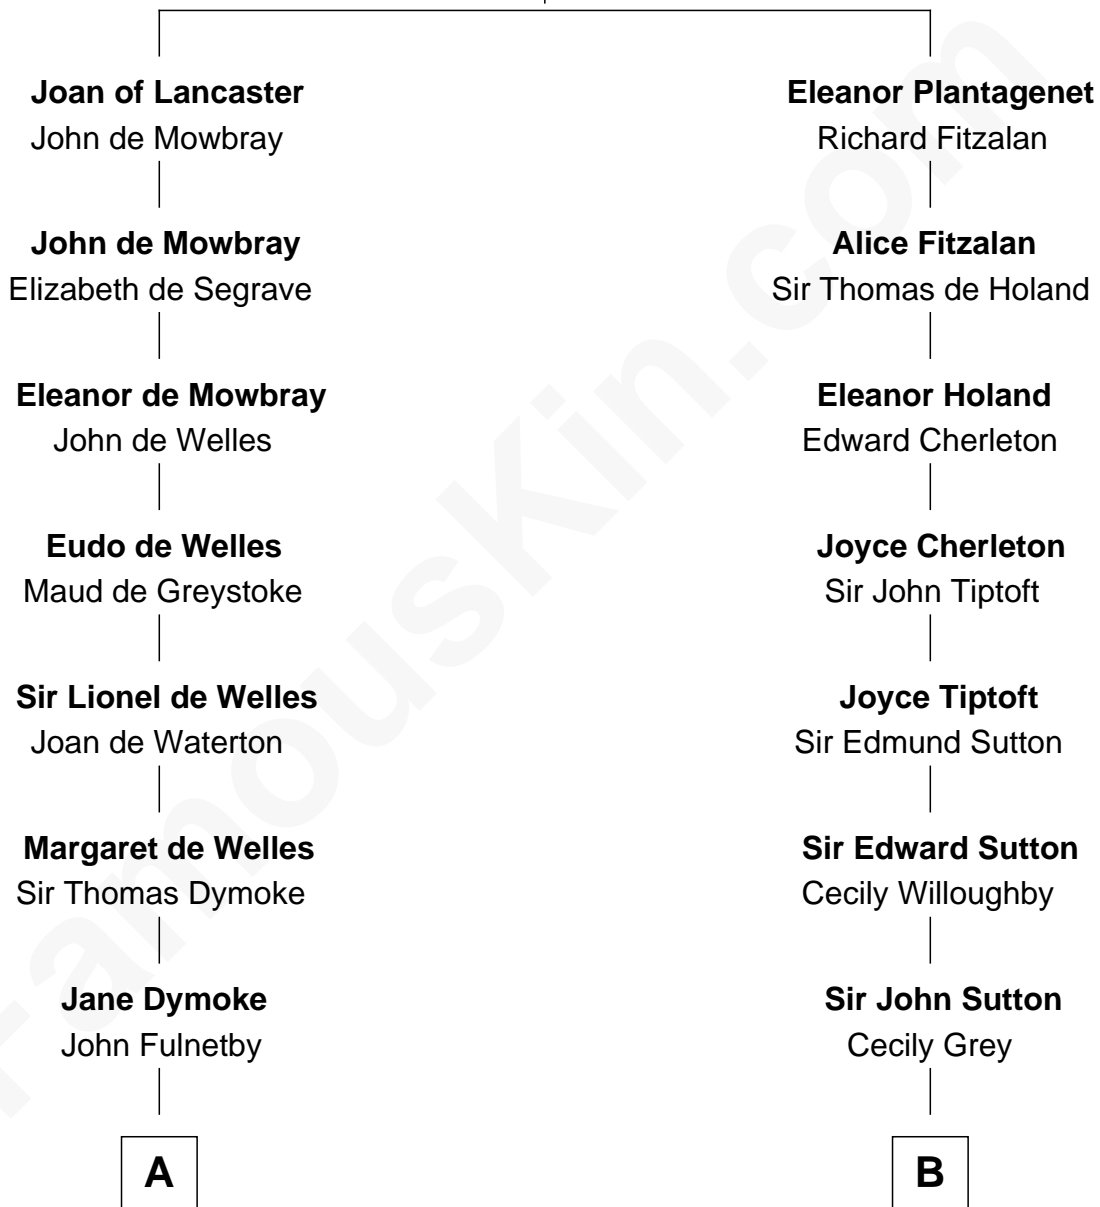

FamousKin.com

Relationship Chart of

Frank G. Allen

51st Governor of Massachusetts

15th cousin 5 times removed of

Jane (Appleton) Pierce

First Lady of President Franklin Pierce

Henry Plantagenet
Maud de Chaworth

51st Governor of Massachusetts

FamousKin.com