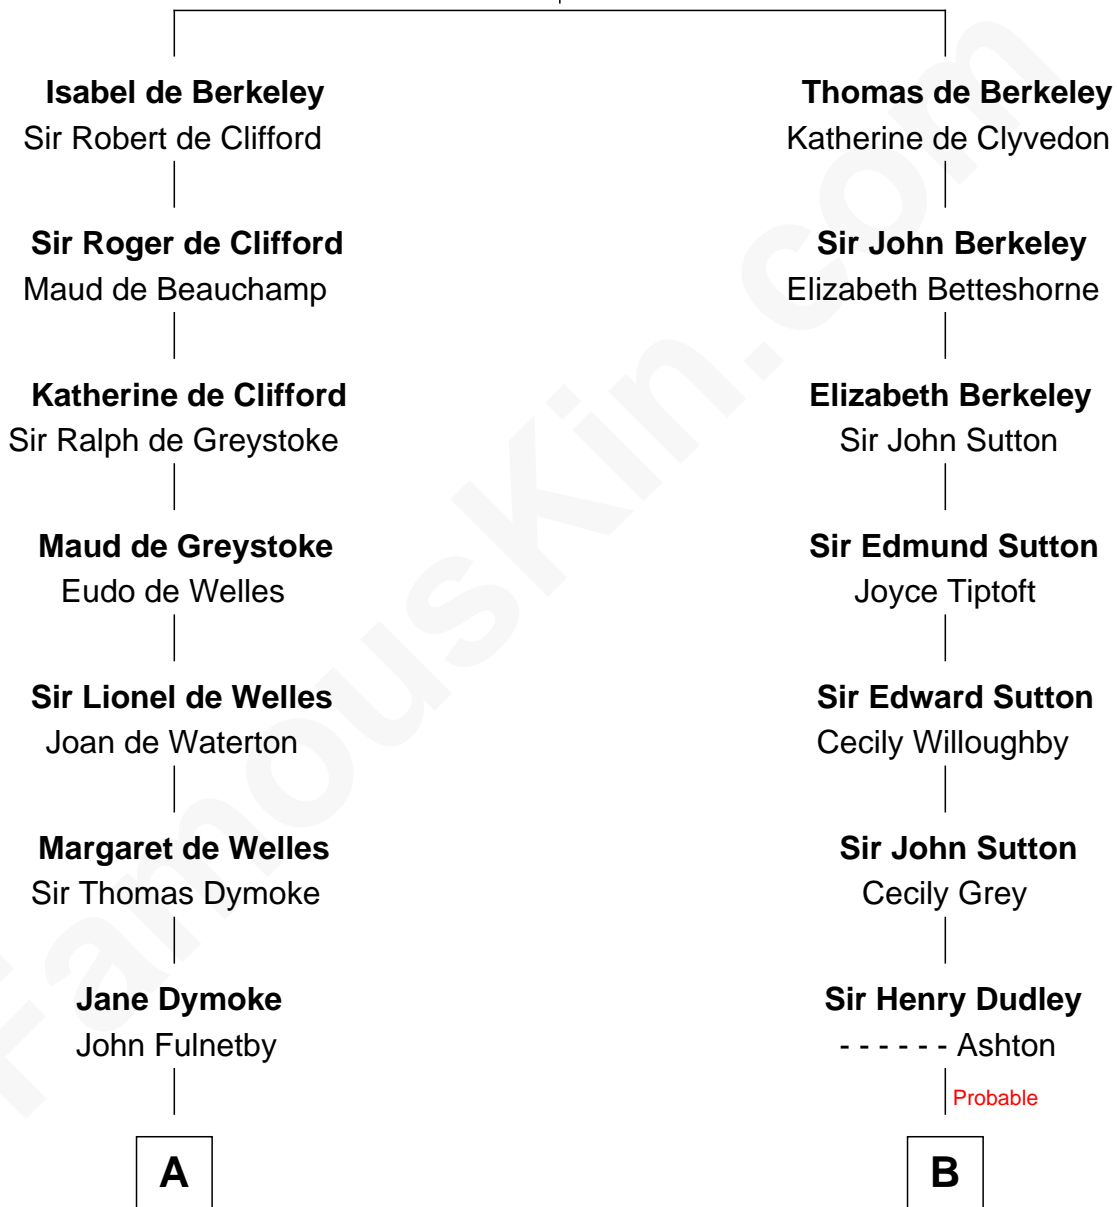

## Relationship Chart of

### Frank G. Allen

51st Governor of Massachusetts

14th cousin 6 times removed of

### Jane (Appleton) Pierce

First Lady of President Franklin Pierce

**Sir Maurice de Berkeley**

Eve la Zouche

**C**

—  
**John Gilman**

Hannah Warner Edmonds Barrett

—  
**John Henry Gilman**

Mary Louisa Heath

—  
**Abbie Louise Gilman**

Frank Mitchell Allen

—  
**Frank G. Allen**

*51st Governor of Massachusetts*

FamousKin.com