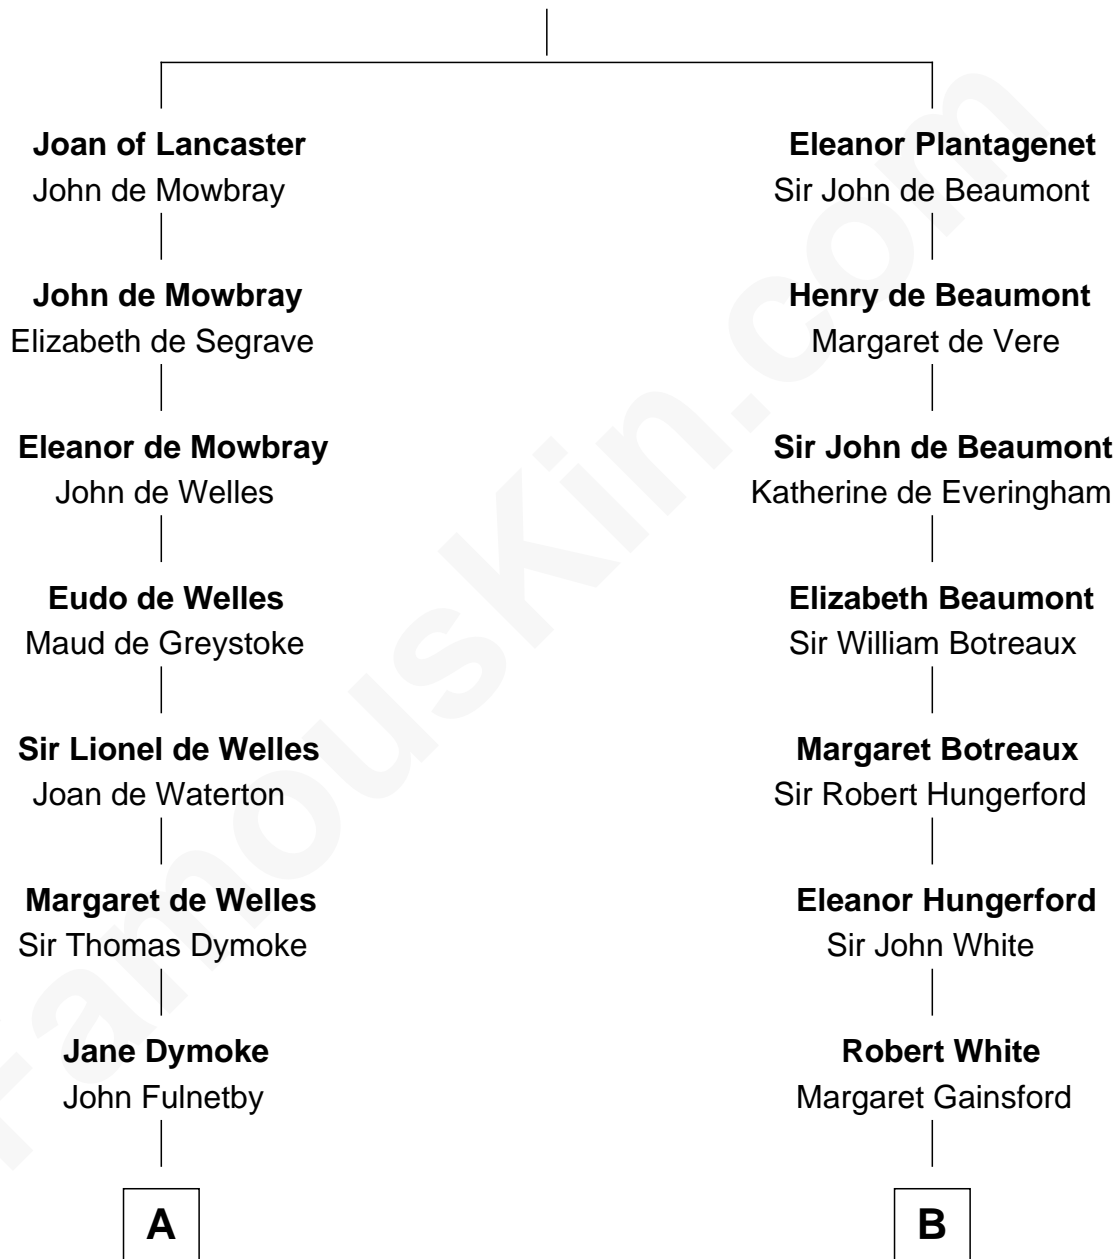

FamousKin.com

Relationship Chart of

Frank G. Allen

51st Governor of Massachusetts

20th cousin 1 time removed of

Richard Hatch

TV and Movie Actor

Henry Plantagenet

Maud de Chaworth

C

John Gilman

Hannah Warner Edmonds Barrett

John Henry Gilman

Mary Louisa Heath

Abbie Louise Gilman

Frank Mitchell Allen