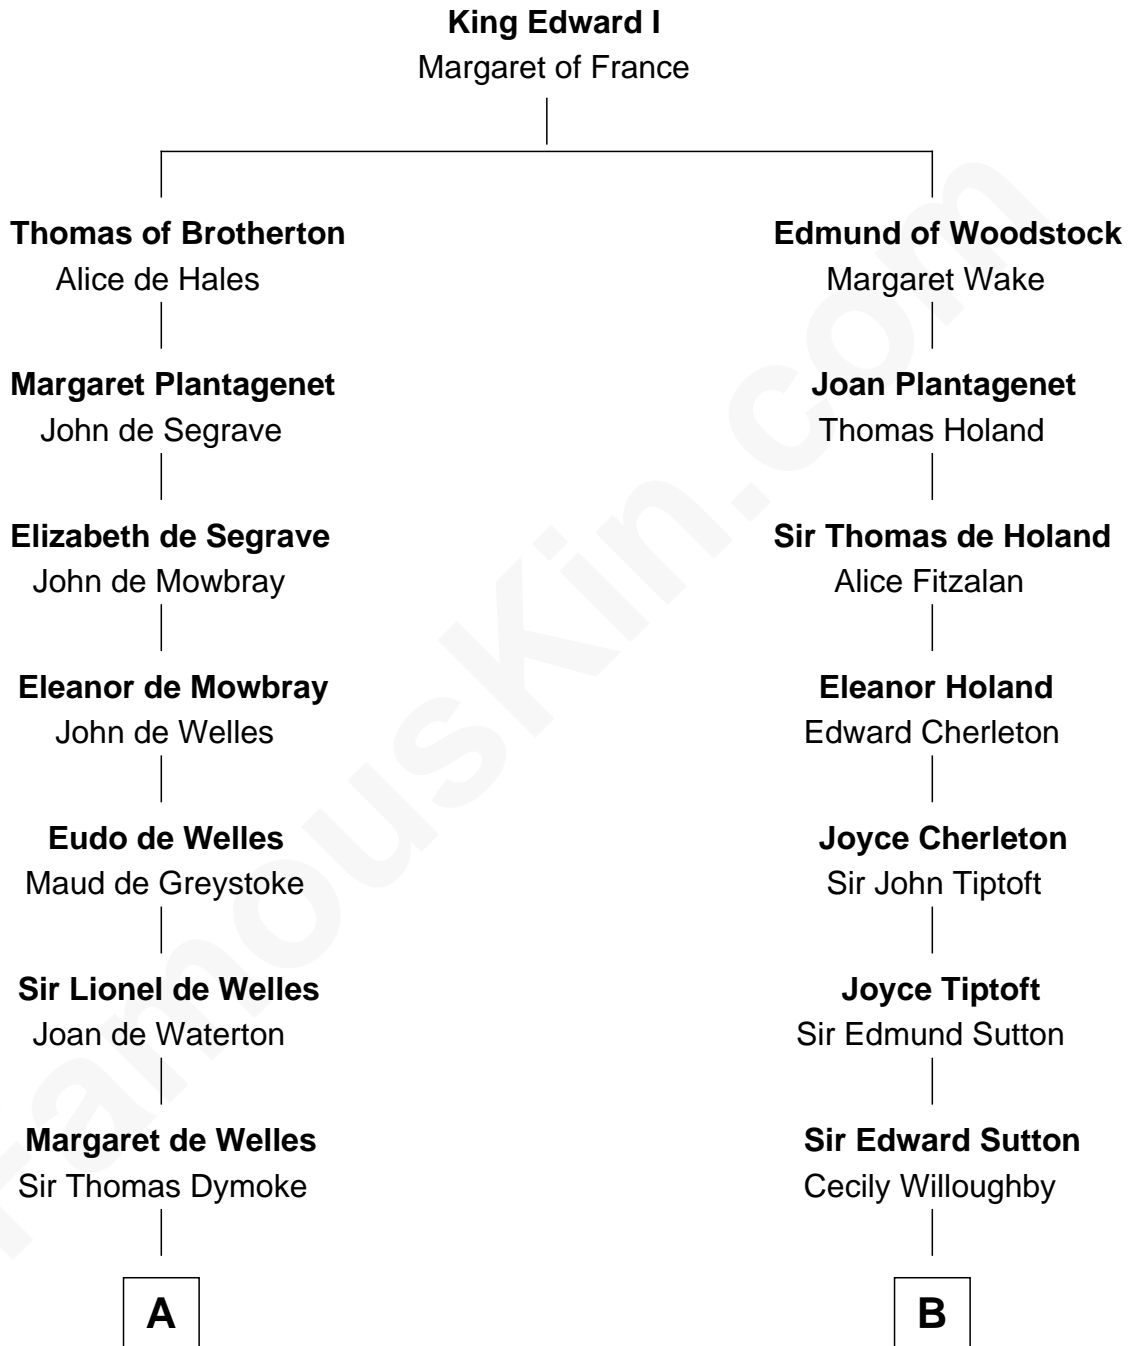

FamousKin.com

Relationship Chart of

Frank G. Allen

51st Governor of Massachusetts

19th cousin 2 times removed of

Dr. H. H. Holmes

Serial Killer aka "Devil in the White City"

C

Tabitha Morrill

Simon Gilman

John Gilman

Hannah Warner Edmonds Barrett

John Henry Gilman

Mary Louisa Heath

Abbie Louise Gilman

Frank Mitchell Allen