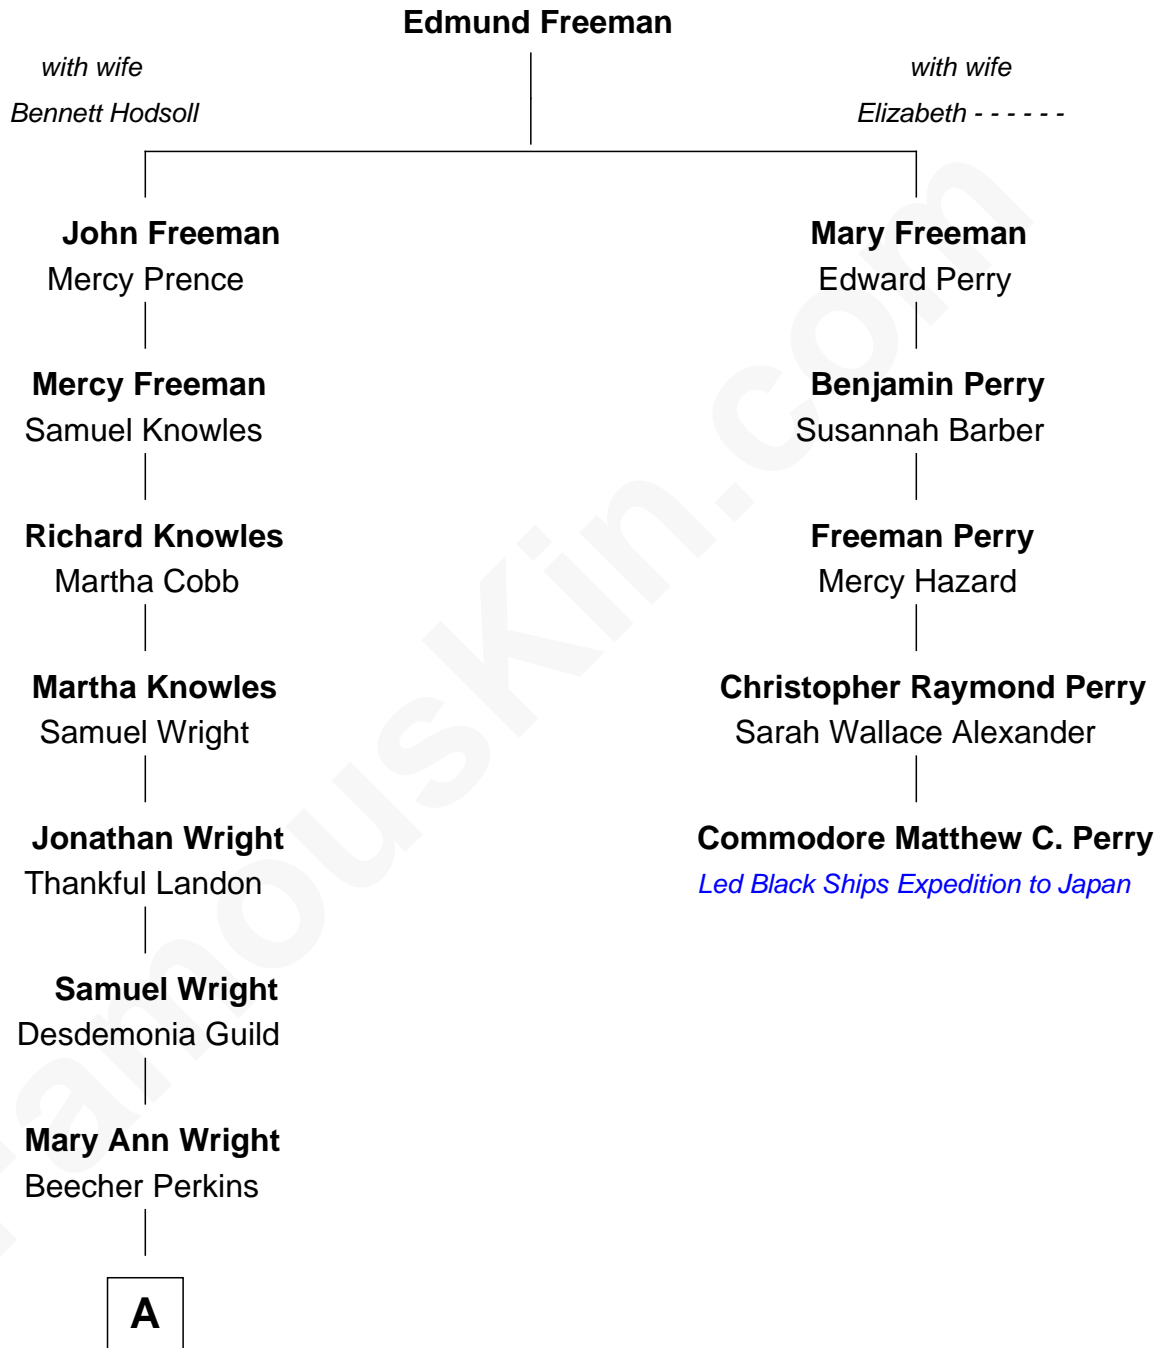

# FamousKin.com Relationship Chart of

**Thomas Sadoski**

*Stage, TV and Movie Actor*

4th cousin 8 times removed of

**Commodore Matthew C. Perry**

*Led Black Ships Expedition to Japan*

**A**

—  
**Harley P. Perkins**

Carrie A. Morgan

—  
**Alice Perkins**

David Strong

—  
**Eunice Strong**

Axel Albert Gustafson

—  
**Ruth E. Gustafson**

Waldmyr John Sadoski

—  
**Mark C. Sadoski**

Carol A. Bove

—  
**Thomas Sadoski**

*Stage, TV and Movie Actor*

FamousKin.com