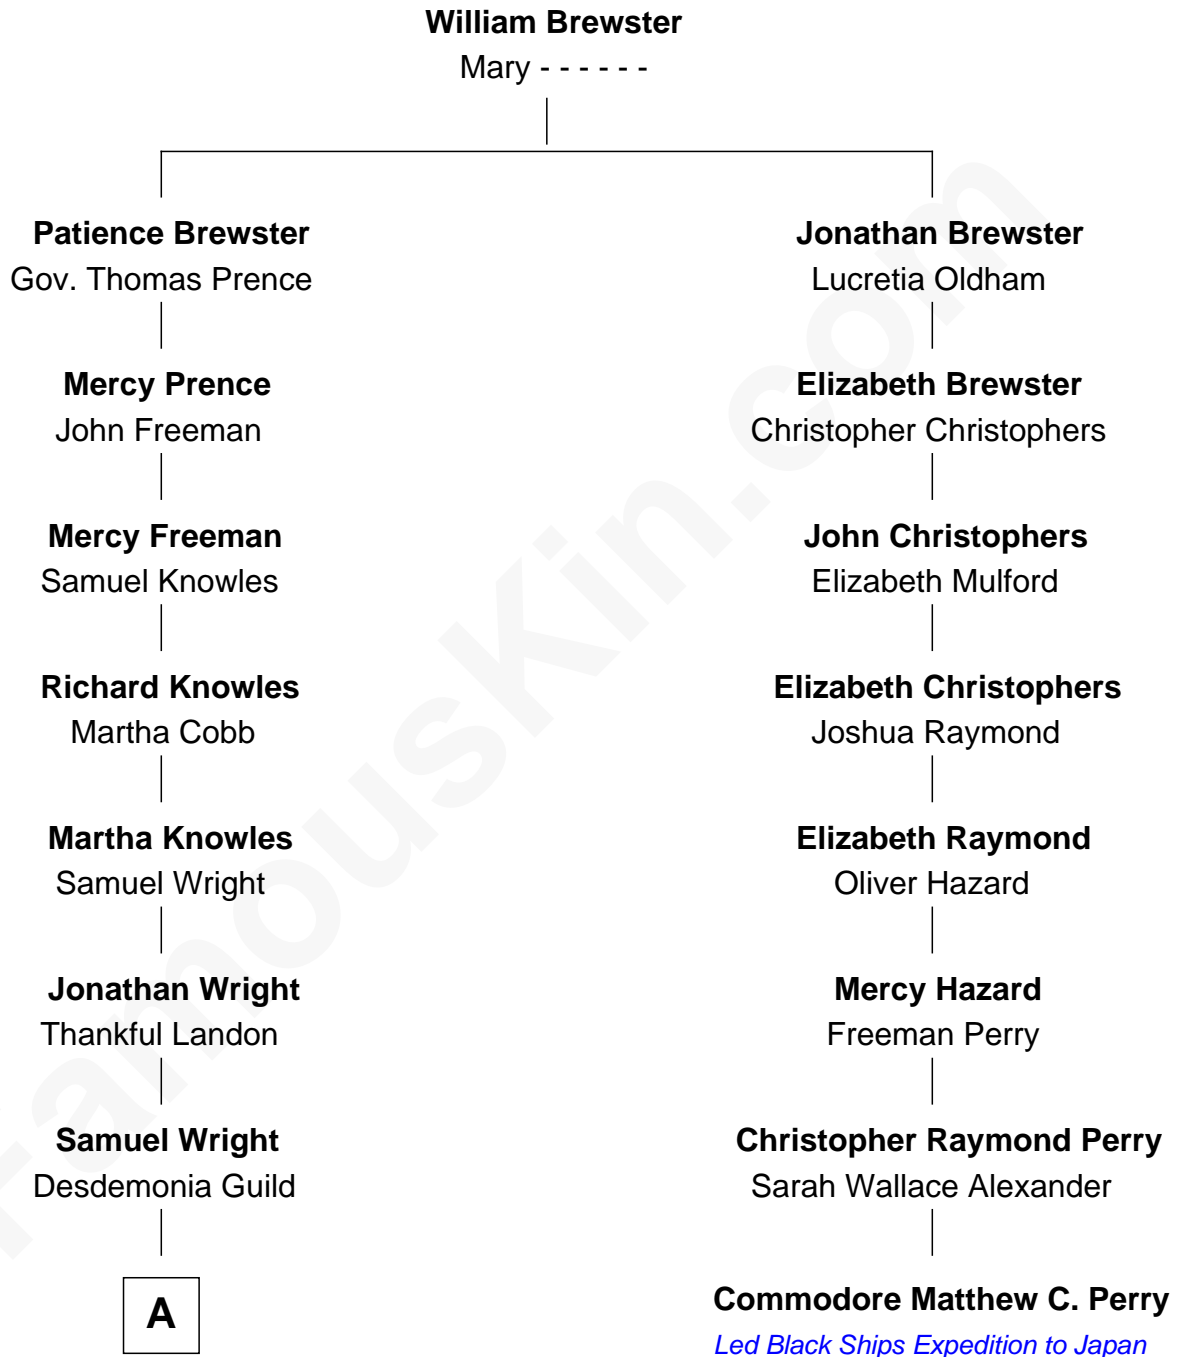

FamousKin.com Relationship Chart of

Thomas Sadoski

Stage, TV and Movie Actor

7th cousin 6 times removed of

Commodore Matthew C. Perry

Led Black Ships Expedition to Japan

A

—
Mary Ann Wright
Beecher Perkins

—
Harley P. Perkins
Carrie A. Morgan

—
Alice Perkins
David Strong

—
Eunice Strong
Axel Albert Gustafson

—
Ruth E. Gustafson
Waldmyr John Sadoski

—
Mark C. Sadoski
Carol A. Bove

—
Thomas Sadoski
Stage, TV and Movie Actor