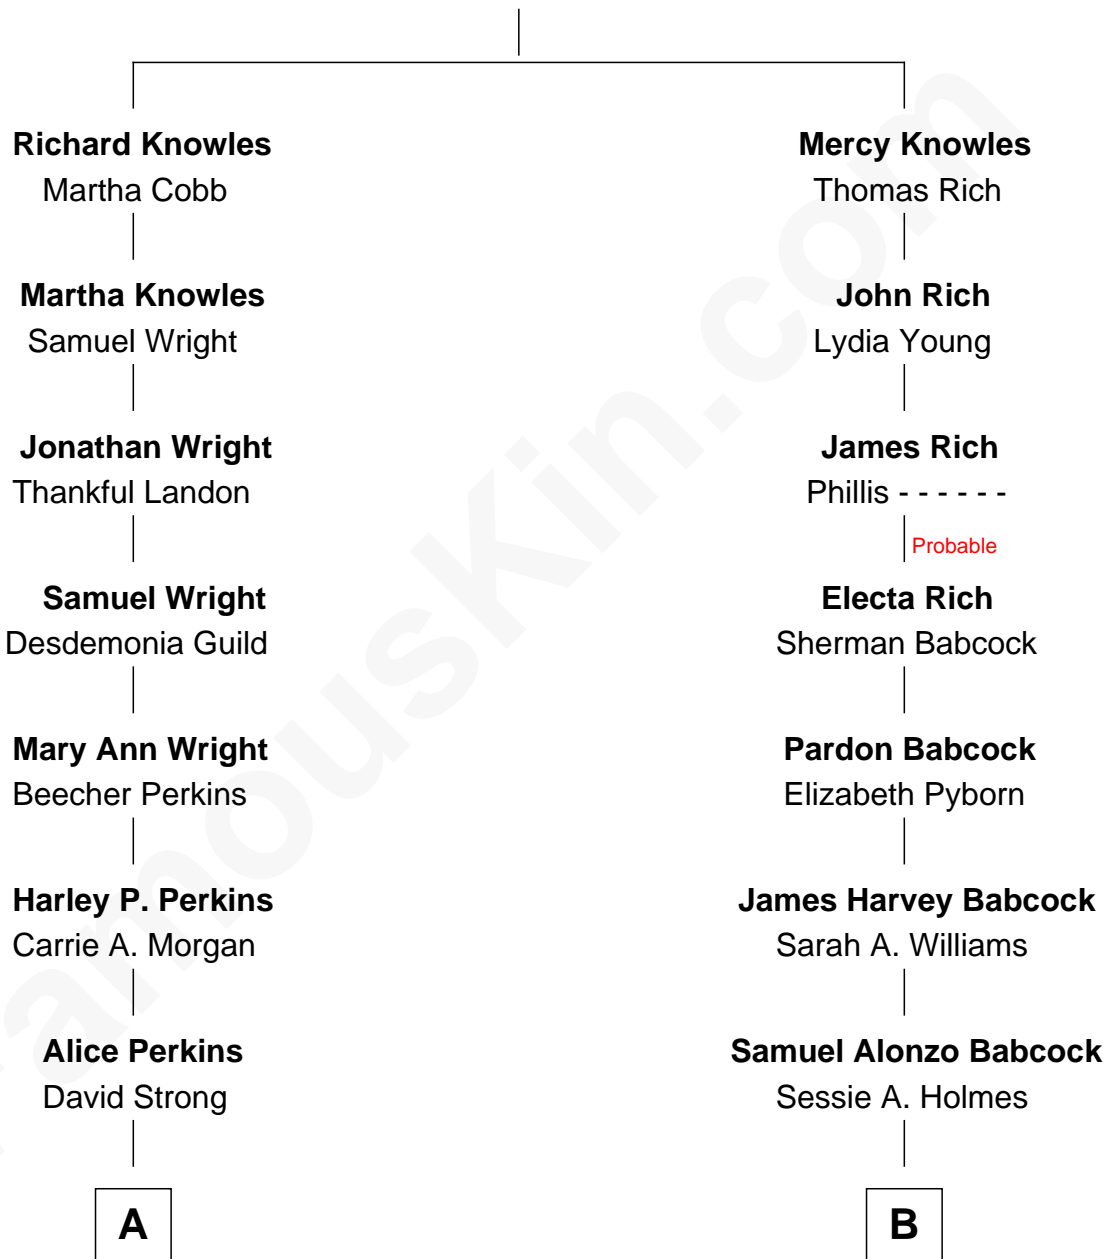

FamousKin.com Relationship Chart of

Thomas Sadoski

Stage, TV and Movie Actor

10th cousin of

Kate Hudson

TV and Movie Actress

Samuel Knowles

Mercy Freeman

A

Eunice Strong
Axel Albert Gustafson

Ruth E. Gustafson
Waldmyr John Sadoski

Mark C. Sadoski
Carol A. Bove

Thomas Sadoski
Stage, TV and Movie Actor

B

Blanche Viola Babcock
John Lucas Hudson

William Louis Hudson
Eleanor Nancy Salerno