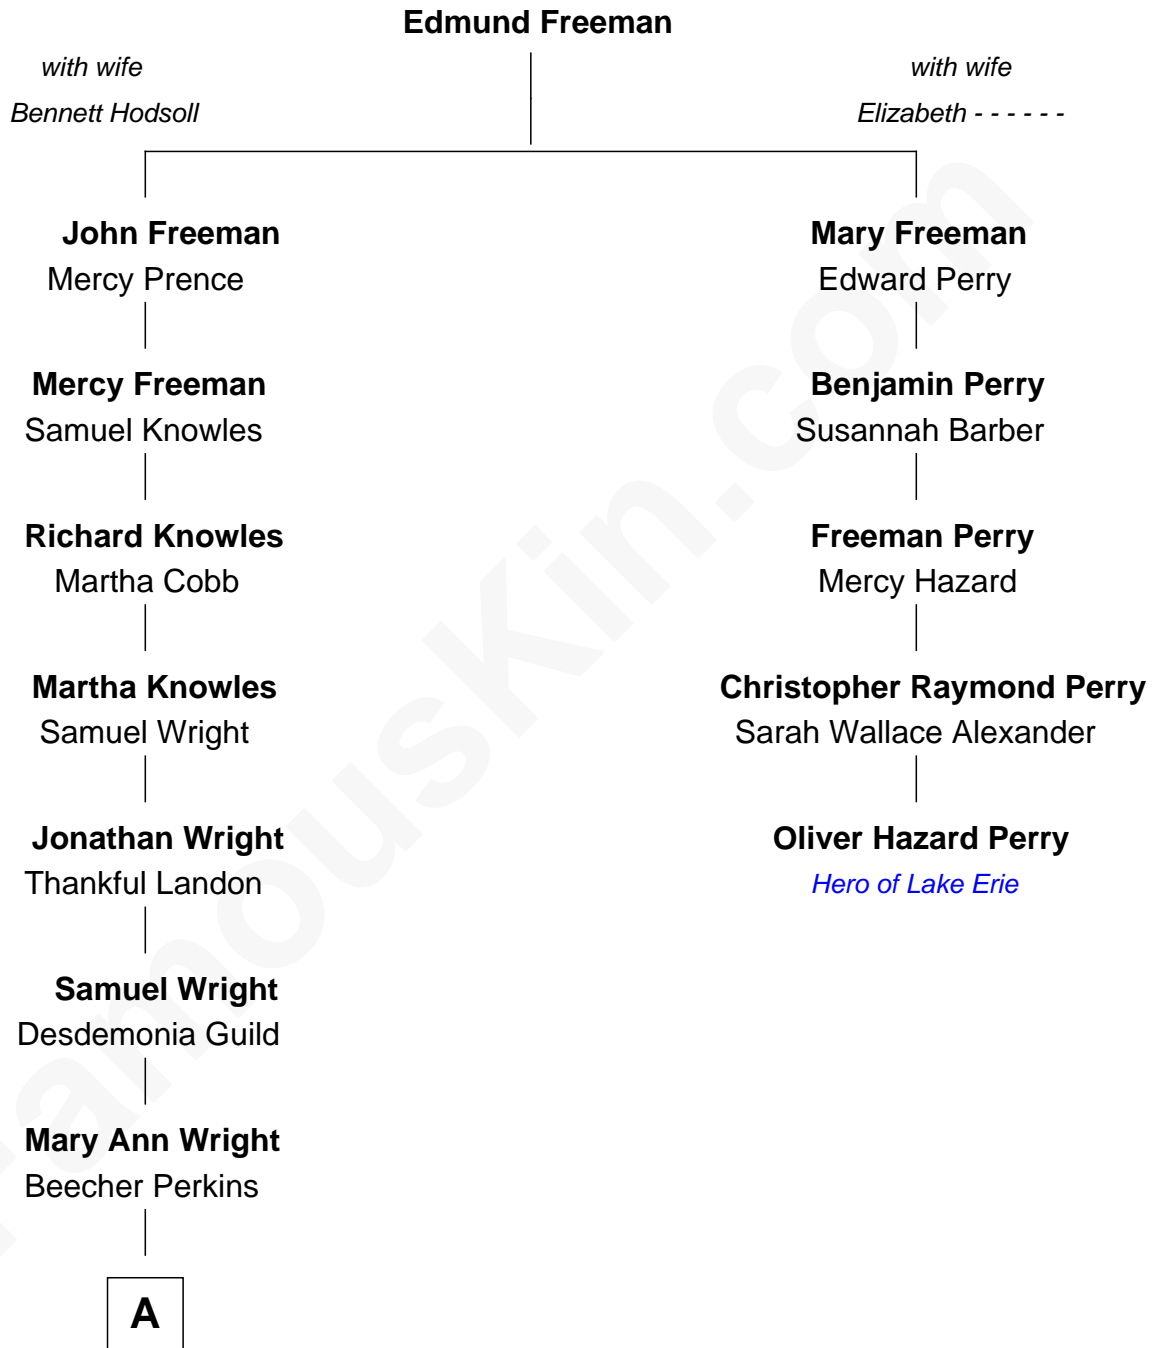

FamousKin.com Relationship Chart of

Thomas Sadoski

Stage, TV and Movie Actor

4th cousin 8 times removed of

Oliver Hazard Perry

Hero of Lake Erie during the War of 1812

A

—
Harley P. Perkins

Carrie A. Morgan

—
Alice Perkins

David Strong

—
Eunice Strong

Axel Albert Gustafson

—
Ruth E. Gustafson

Waldmyr John Sadoski

—
Mark C. Sadoski