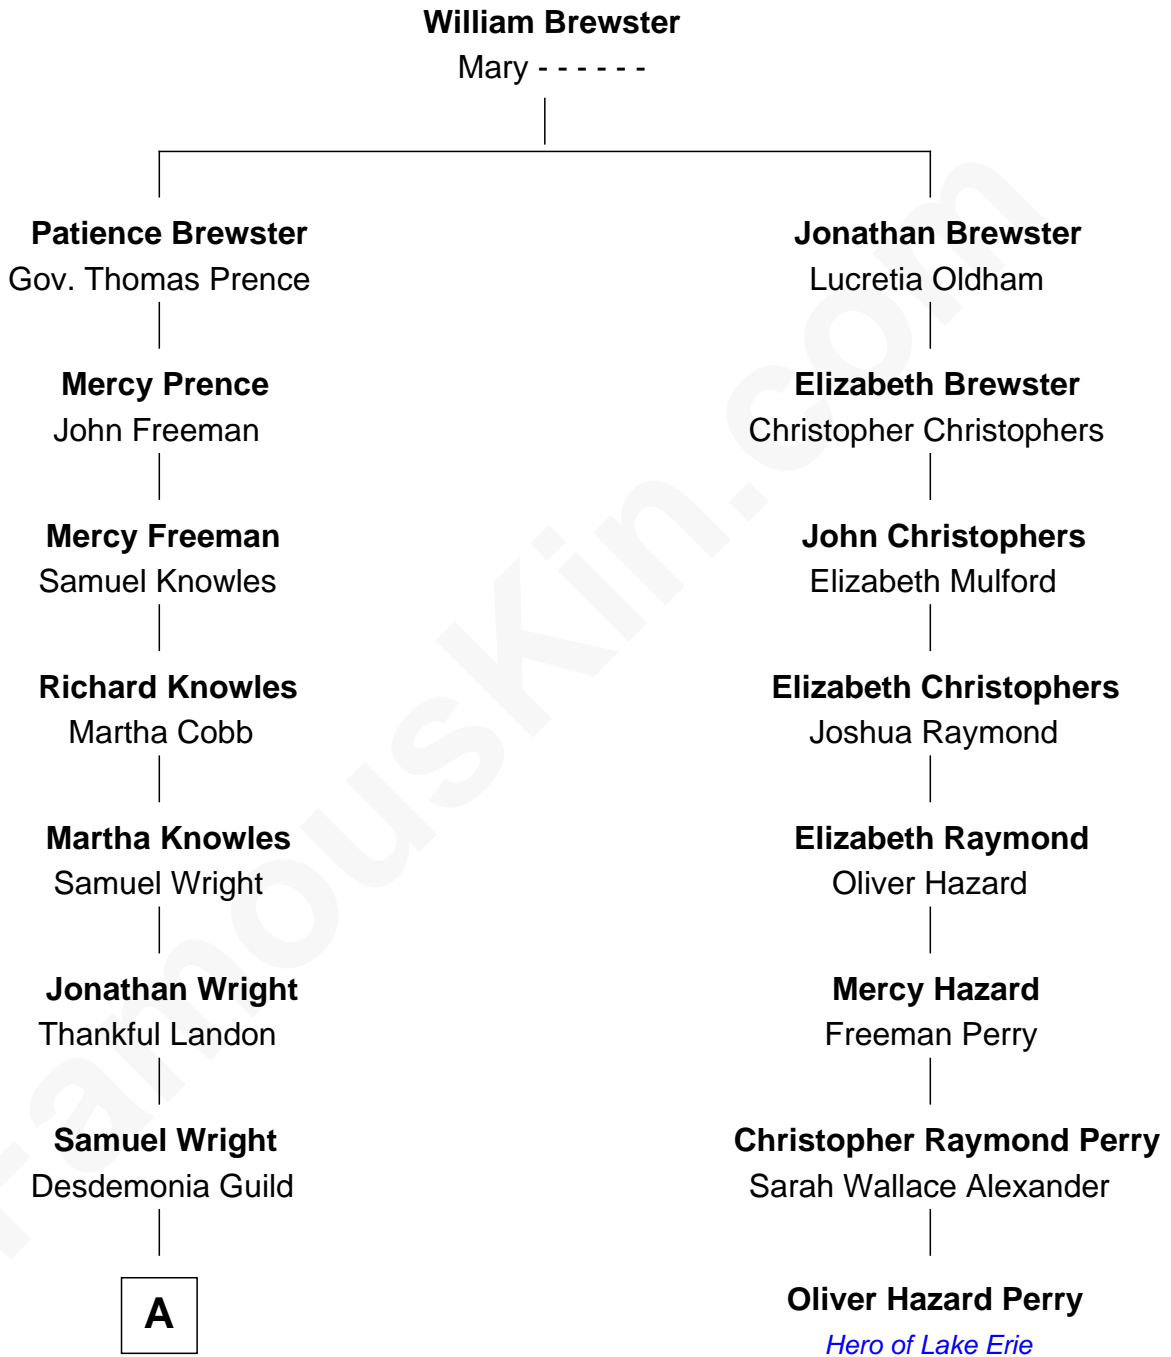

# FamousKin.com Relationship Chart of

**Thomas Sadoski**

*Stage, TV and Movie Actor*

7th cousin 6 times removed of

**Oliver Hazard Perry**

*Hero of Lake Erie during the War of 1812*

A

**A**

—  
**Mary Ann Wright**  
Beecher Perkins

—  
**Harley P. Perkins**  
Carrie A. Morgan

—  
**Alice Perkins**  
David Strong

—  
**Eunice Strong**  
Axel Albert Gustafson

—  
**Ruth E. Gustafson**  
Waldmyr John Sadoski