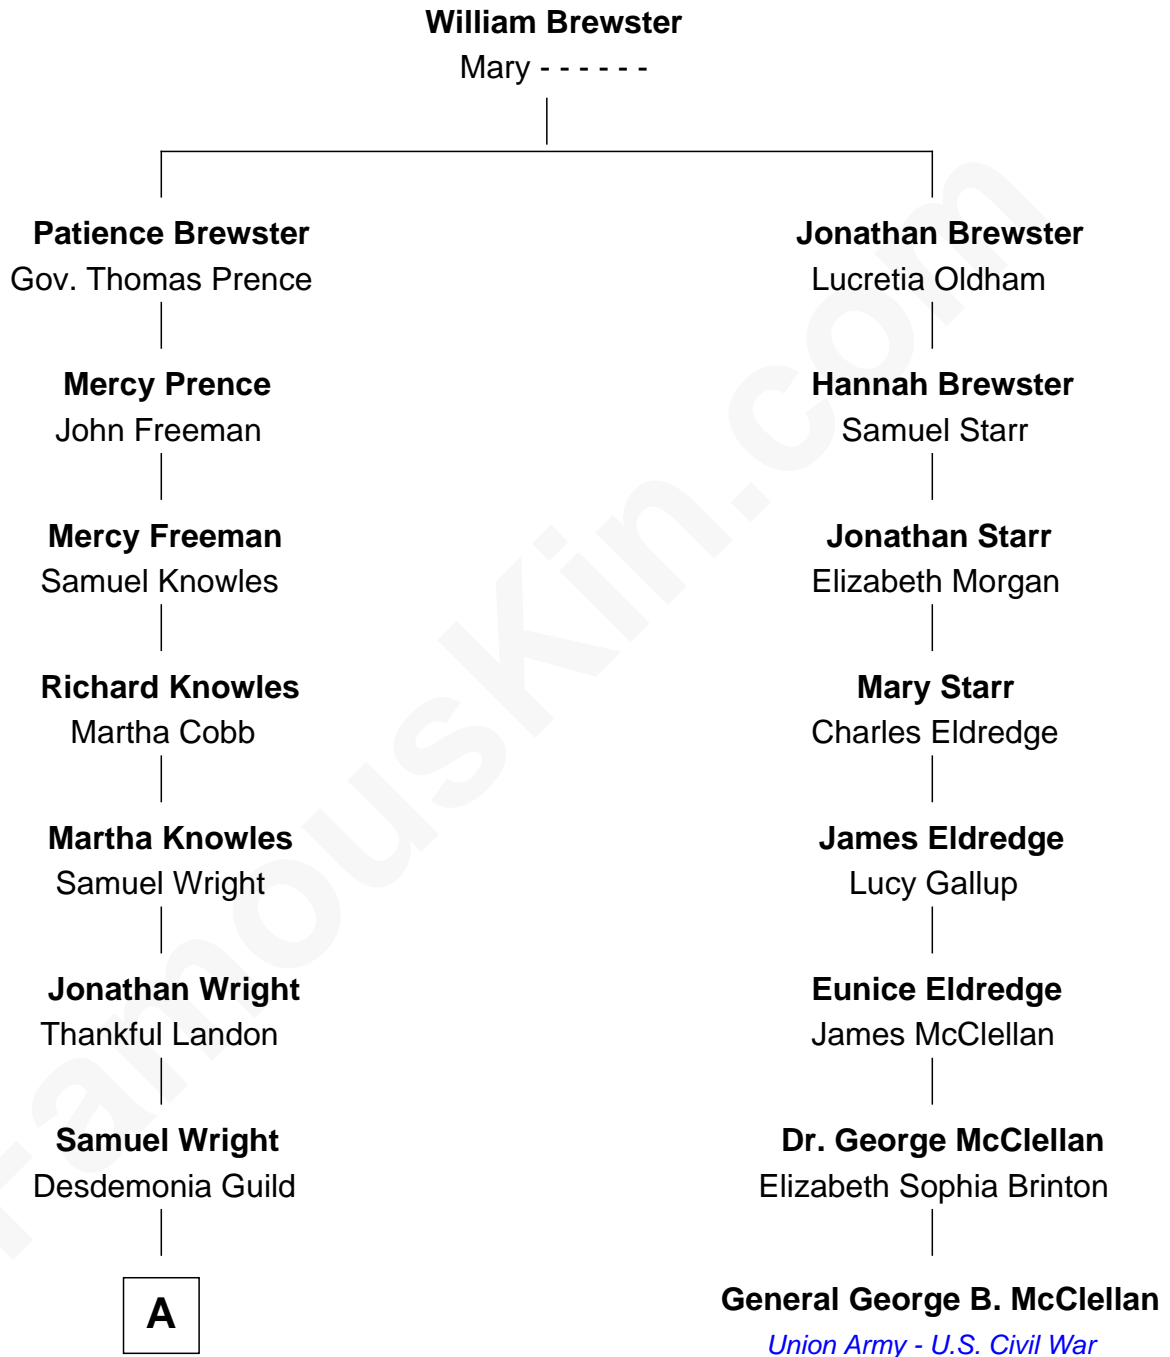

FamousKin.com Relationship Chart of

Thomas Sadoski

Stage, TV and Movie Actor

7th cousin 6 times removed of

General George B. McClellan

Union Army - U.S. Civil War

A

—
Mary Ann Wright
Beecher Perkins

—
Harley P. Perkins
Carrie A. Morgan

—
Alice Perkins
David Strong

—
Eunice Strong
Axel Albert Gustafson

—
Ruth E. Gustafson
Waldmyr John Sadoski

—
Mark C. Sadoski
Carol A. Bove

—
Thomas Sadoski
Stage, TV and Movie Actor