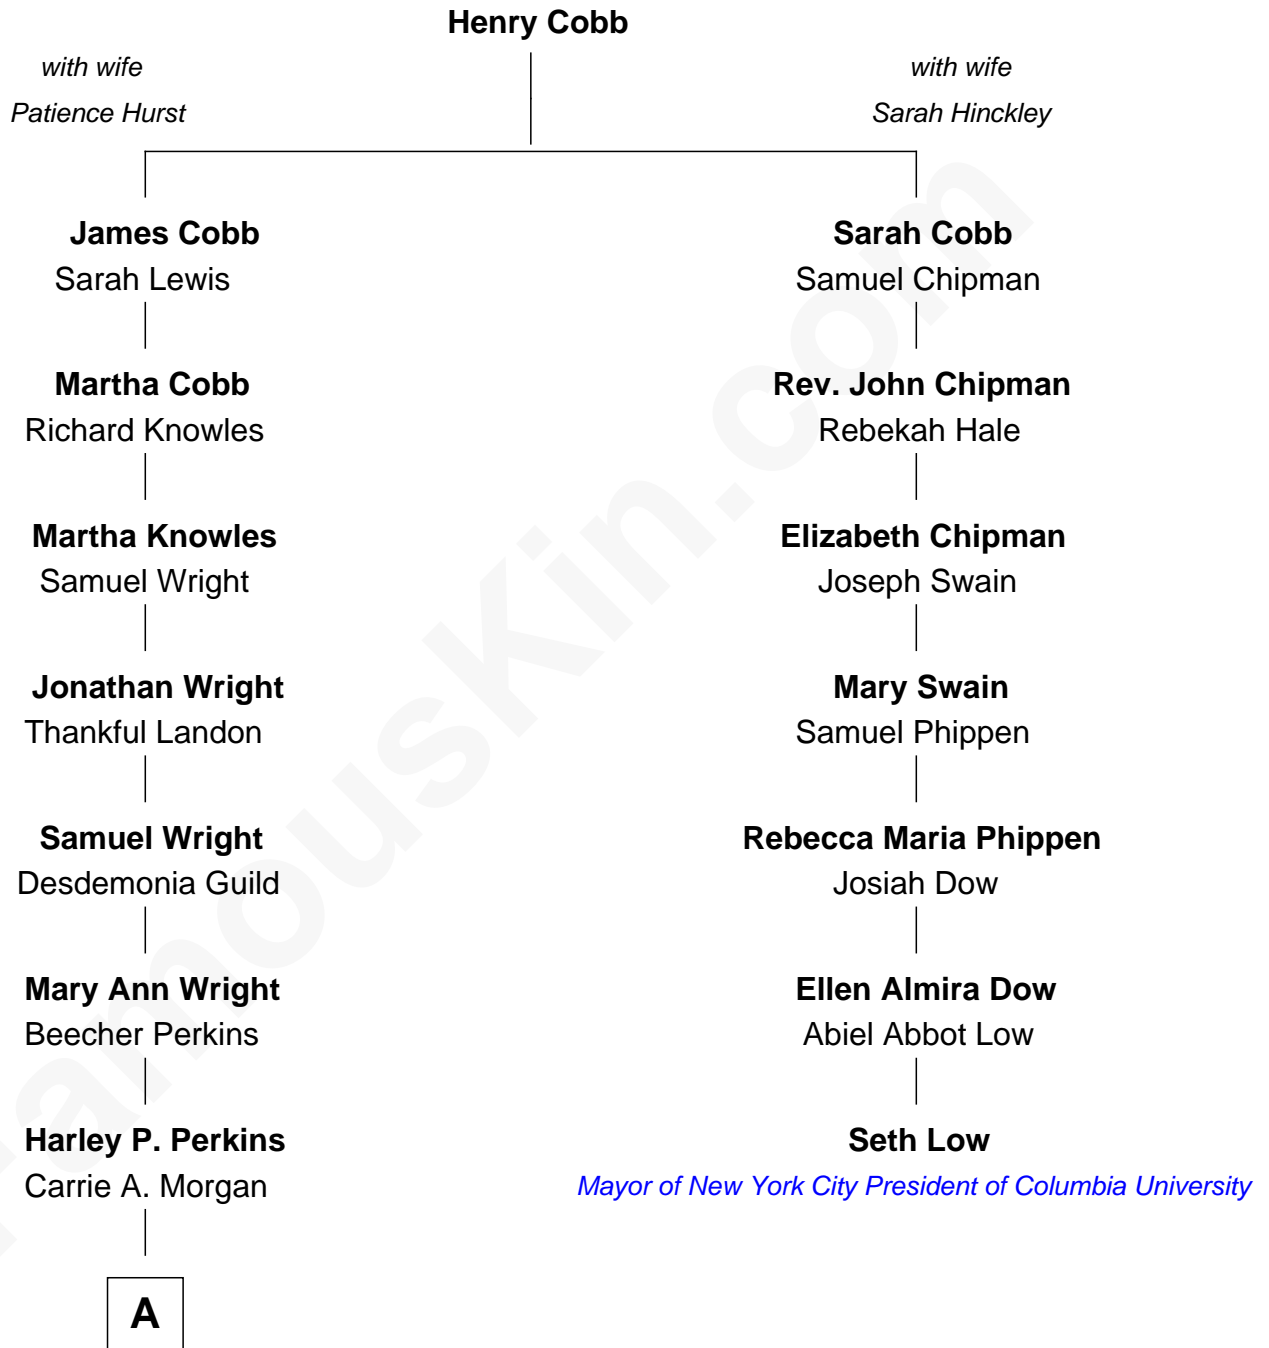

FamousKin.com Relationship Chart of

Thomas Sadoski

Stage, TV and Movie Actor

6th cousin 5 times removed of

Seth Low

Mayor of New York City President of Columbia University

A

—
Alice Perkins

David Strong

—
Eunice Strong

Axel Albert Gustafson

—
Ruth E. Gustafson

Waldmyr John Sadoski

—
Mark C. Sadoski

Carol A. Bove

—
Thomas Sadoski