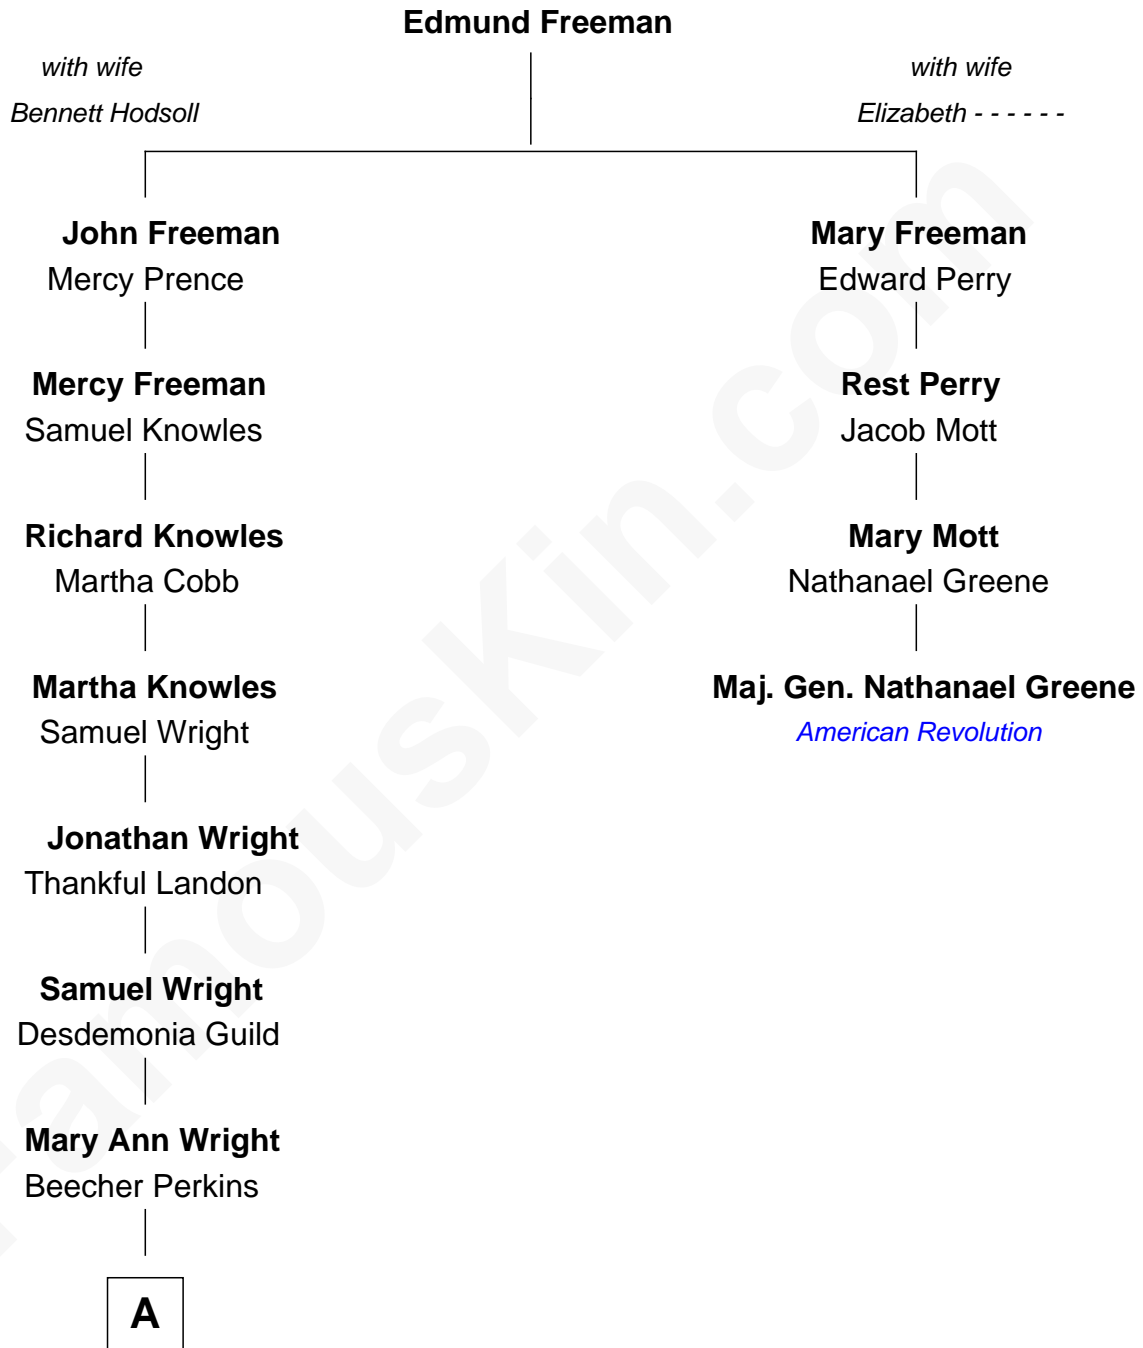

# FamousKin.com Relationship Chart of

**Thomas Sadoski**

*Stage, TV and Movie Actor*

3rd cousin 9 times removed of

**Maj. Gen. Nathanael Greene**

*American Revolution*

**A**

—  
**Harley P. Perkins**

Carrie A. Morgan

—  
**Alice Perkins**

David Strong

—  
**Eunice Strong**

Axel Albert Gustafson

—  
**Ruth E. Gustafson**

Waldmyr John Sadoski

—  
**Mark C. Sadoski**

Carol A. Bove

—  
**Thomas Sadoski**

*Stage, TV and Movie Actor*