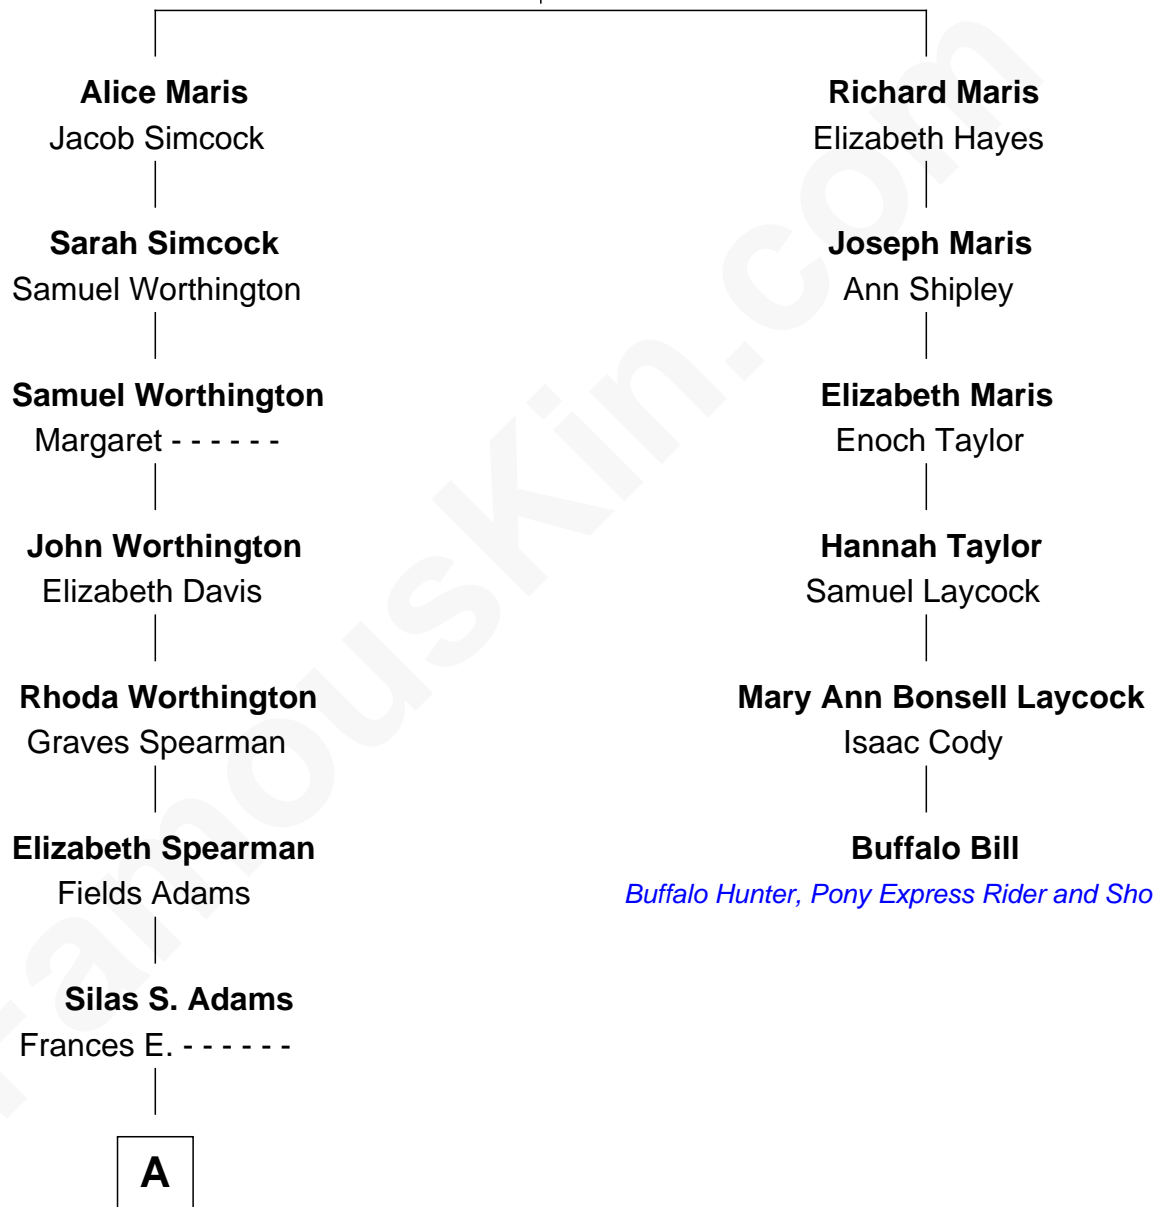

FamousKin.com Relationship Chart of

Jessica Simpson

Singer, TV and Movie Actress

5th cousin 5 times removed of

Buffalo Bill

Buffalo Hunter, Pony Express Rider and Showman

George Maris
Alice Wellsmith

A

—
Grady Ward Adams

Sallie Maud Roberts

—
Joyce Alice Adams

Curtis Thaddeus Simpson

—
Joe Truett Simpson

Tina Ann Drew

—
Jessica Simpson

Singer, TV and Movie Actress