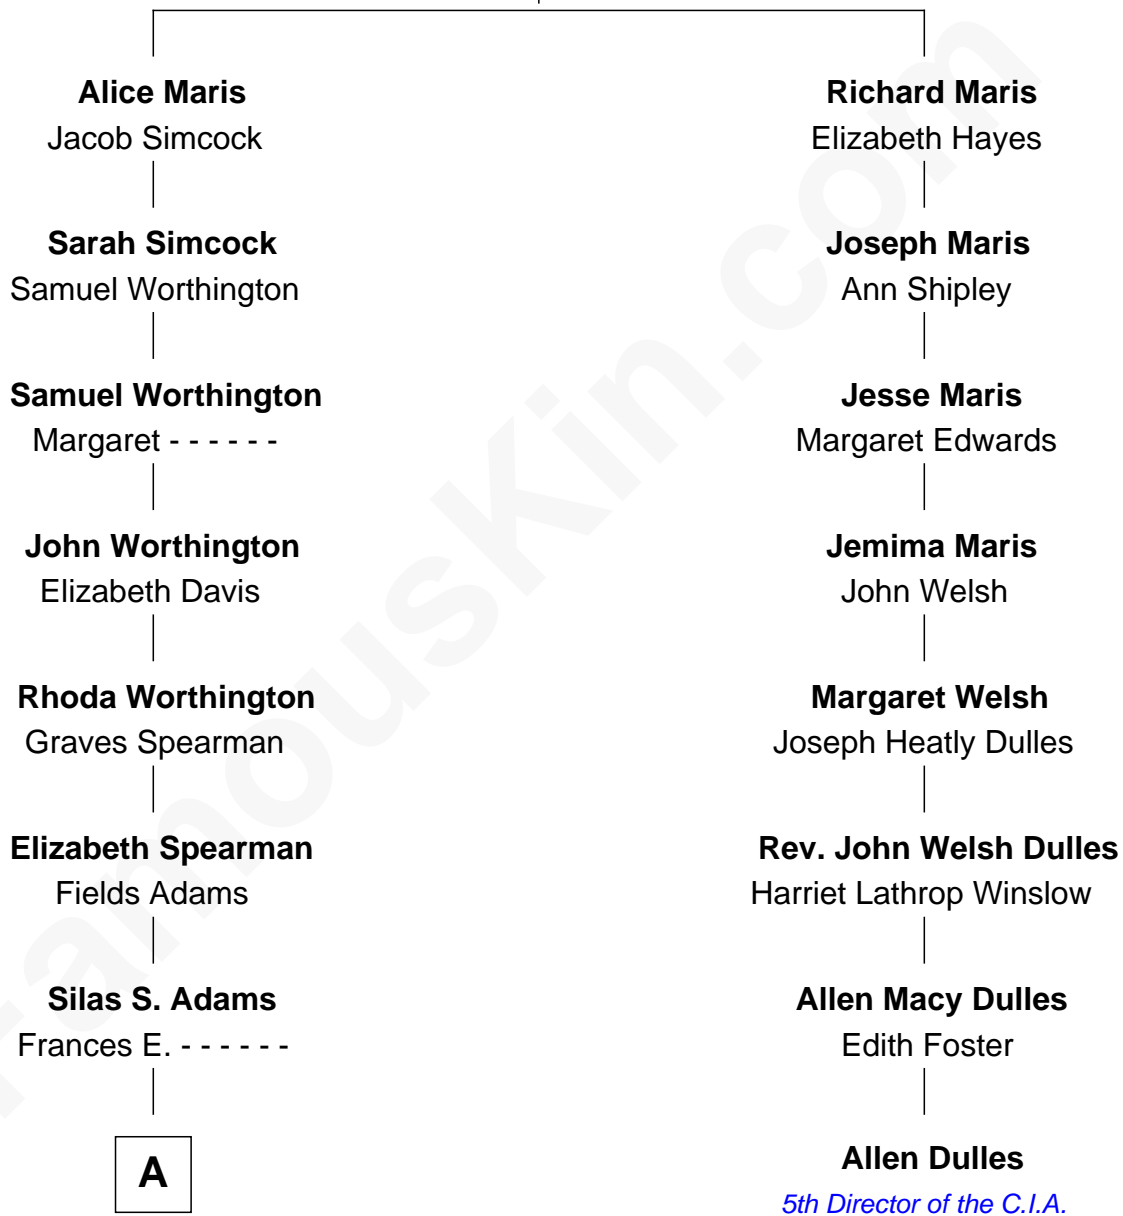

FamousKin.com Relationship Chart of

Jessica Simpson

Singer, TV and Movie Actress

7th cousin 3 times removed of

Allen Dulles

5th Director of the C.I.A.

George Maris
Alice Wellsmith

A

—
Grady Ward Adams

Sallie Maud Roberts

—
Joyce Alice Adams

Curtis Thaddeus Simpson

—
Joe Truett Simpson

Tina Ann Drew

—
Jessica Simpson

Singer, TV and Movie Actress

FamousKin.com