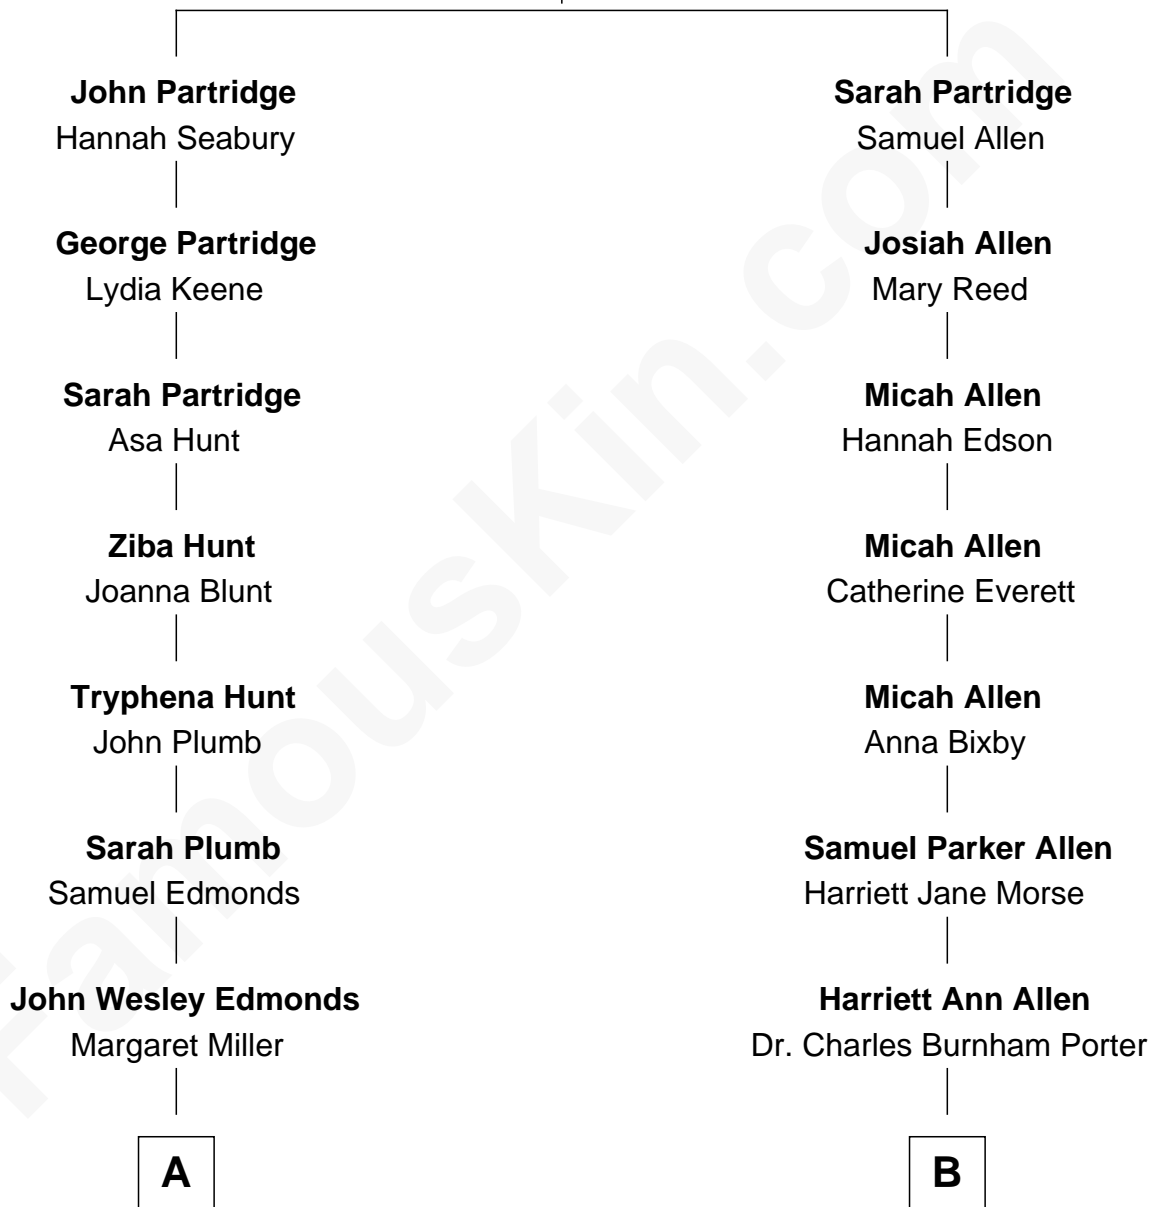

FamousKin.com Relationship Chart of

Ernest Hemingway

Author of The Sun Also Rises

9th cousin of

Story Musgrave

NASA Astronaut

George Partridge

Sarah Tracy

FamousKin.com