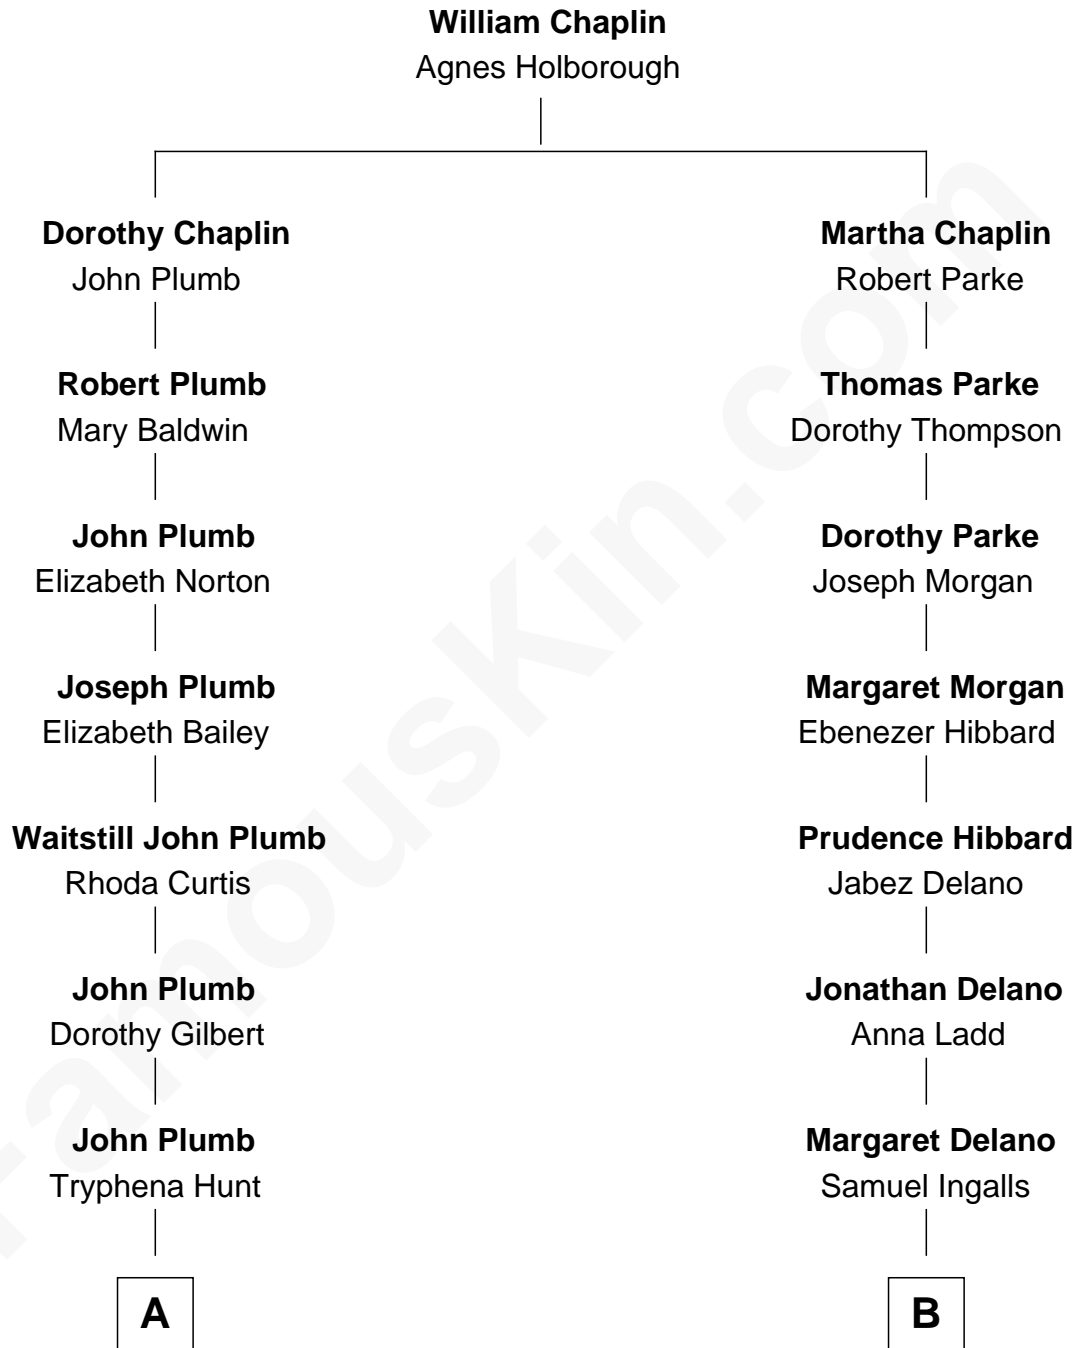

FamousKin.com

Relationship Chart of Ernest Hemingway

Author of The Sun Also Rises

9th cousin 2 times removed of

Laura Ingalls-Wilder

Author of Little House on the Prairie

A

Sarah Plumb
Samuel Edmonds