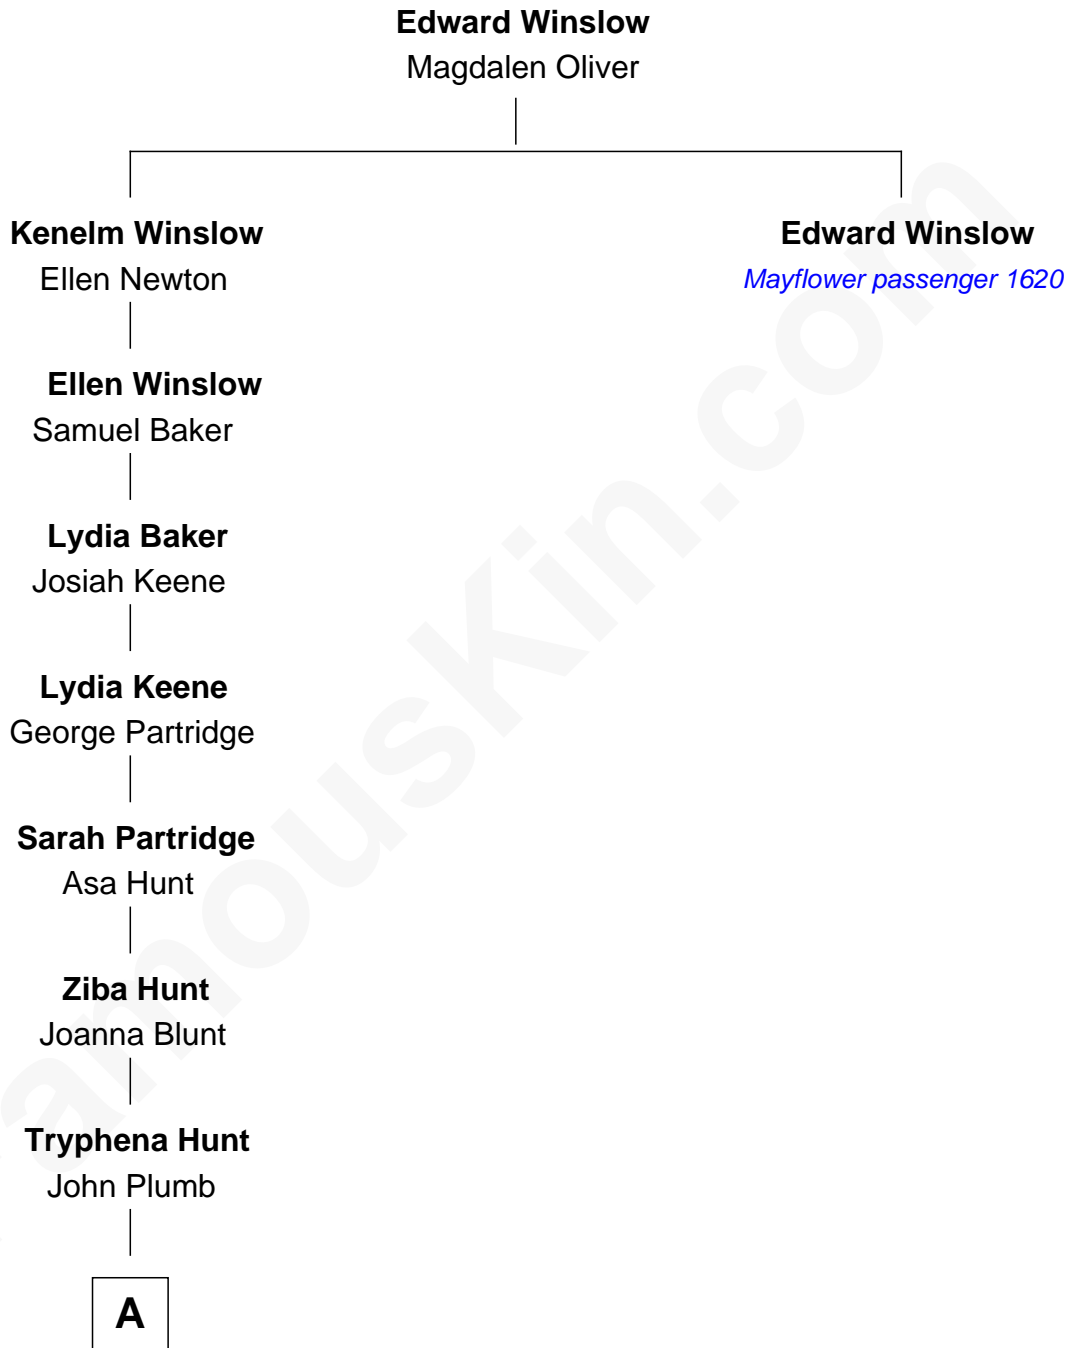

# FamousKin.com Relationship Chart of

**Ernest Hemingway**

*Author of The Sun Also Rises*

9th great-grandnephew of

**Edward Winslow**

*(1595 - 1655) Mayflower passenger 1620*

**MAYFLOWER**

**A**

—  
**Sarah Plumb**  
Samuel Edmonds

—  
**John Wesley Edmonds**  
Margaret Miller

—  
**Adelaide Edmonds**  
Anson Tyler Hemingway

—  
**Clarence Edmonds Hemingway**  
Grace H. Hall

—  
**Ernest Hemingway**  
*Author of [The Sun Also Rises](#)*