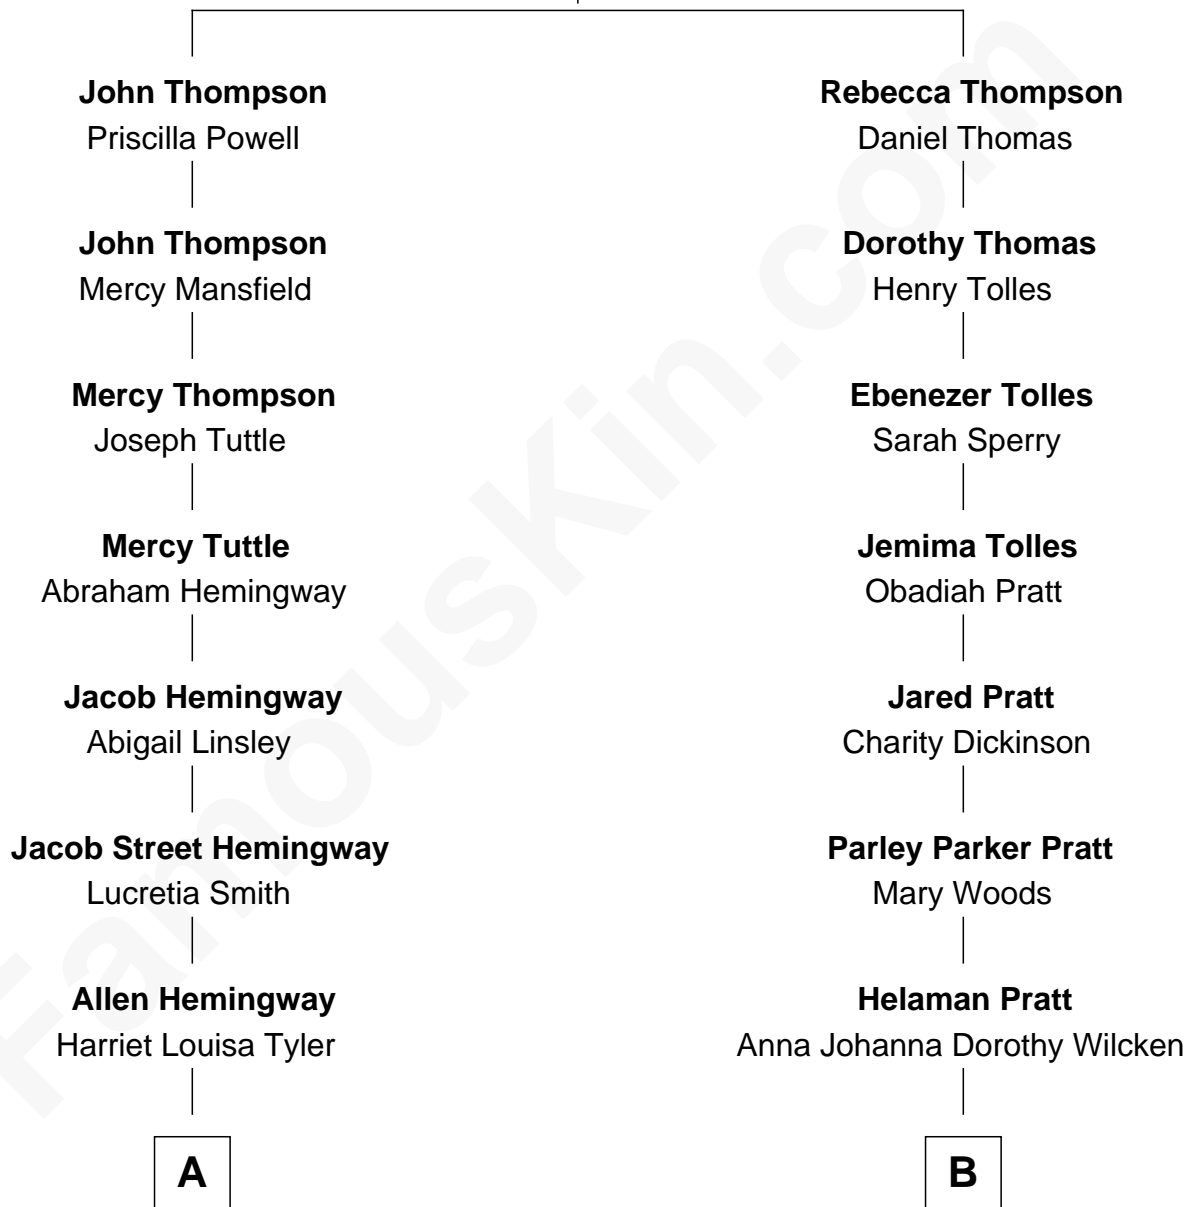

## Relationship Chart of Ernest Hemingway

*Author of The Sun Also Rises*

9th cousin of

**Mitt Romney**

*70th Governor of Massachusetts*

**John Thompson**

Dorothy - - - - -

**A**

**Anson Tyler Hemingway**

Adelaide Edmonds

**Clarence Edmonds Hemingway**

Grace H. Hall

**Ernest Hemingway**

*Author of [The Sun Also Rises](#)*

**B**

**Anna Amelia Pratt**

Gaskell Samuel Romney

**George Wilcken Romney**

Lenore Emily LaFount

**Mitt Romney**

*70th Governor of Massachusetts*