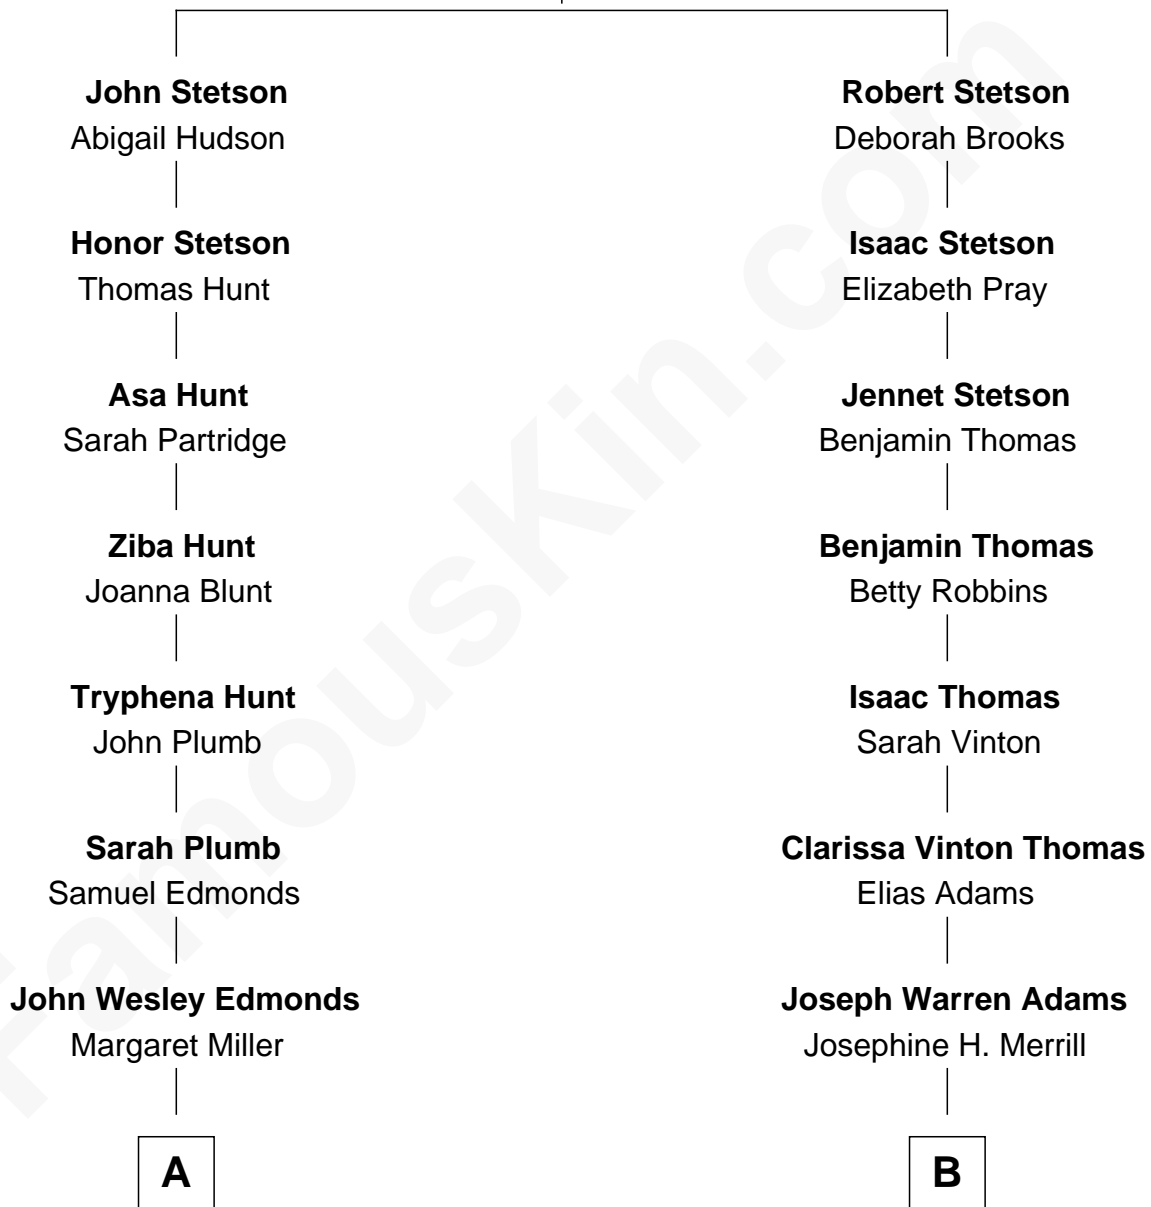

FamousKin.com Relationship Chart of

Ernest Hemingway

Author of The Sun Also Rises

9th cousin of

Raquel Welch

Movie Actress

Cornet Robert Stetson

Honor - - - - -

A

Adelaide Edmonds
Anson Tyler Hemingway

Clarence Edmonds Hemingway
Grace H. Hall

Ernest Hemingway
Author of [The Sun Also Rises](#)

B

Clara Louise Adams
Emery Stanford Hall

Josephine Sarah Hall
Armando Carlos Tejada