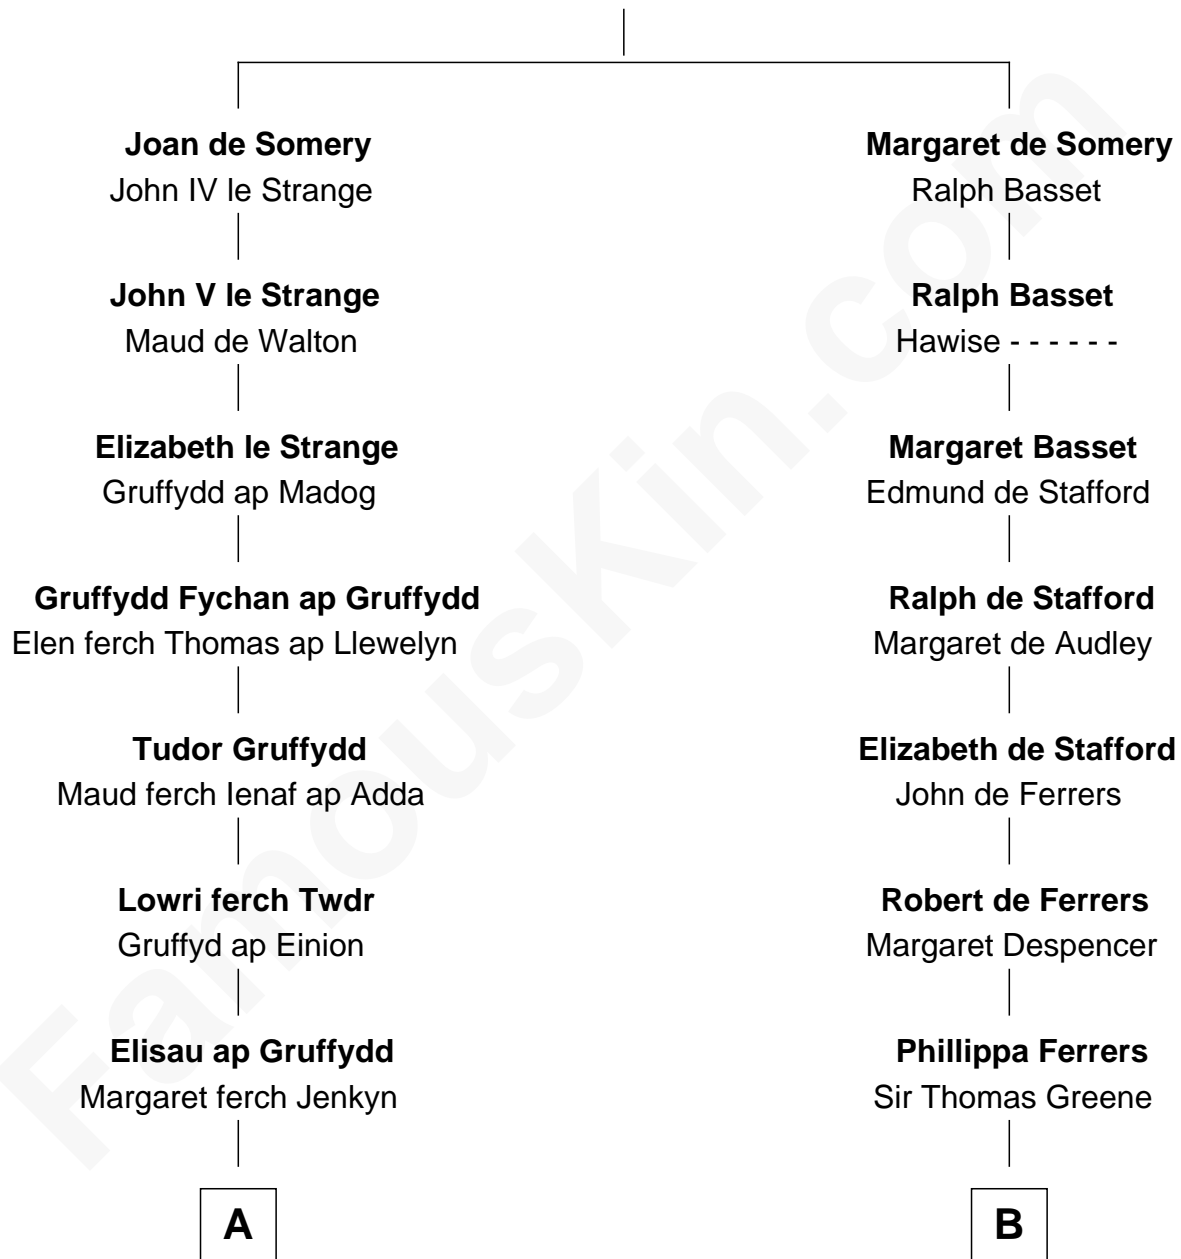

## Relationship Chart of Ernest Hemingway

*Author of The Sun Also Rises*

20th cousin 1 time removed of

**Stephen A. Douglas**

*Participated in Lincoln-Douglas Debates*

**Sir Roger de Somery**

Nichole d'Aubenev

**C**

**Allen Hemingway**  
Harriet Louisa Tyler

**Anson Tyler Hemingway**  
Adelaide Edmonds

**Clarence Edmonds Hemingway**  
Grace H. Hall

**Ernest Hemingway**  
*Author of The Sun Also Rises*

**D**

**Nicholas Gardiner**  
Martha Havens

**Martha Gardiner**  
Stephen Arnold

**Martha Arnold**  
Benajah Douglass

**Dr. Stephen Arnold Douglass**  
Sarah Fiske

**Stephen A. Douglas**  
*The Lincoln-Douglas Debates*

FamousKin.com