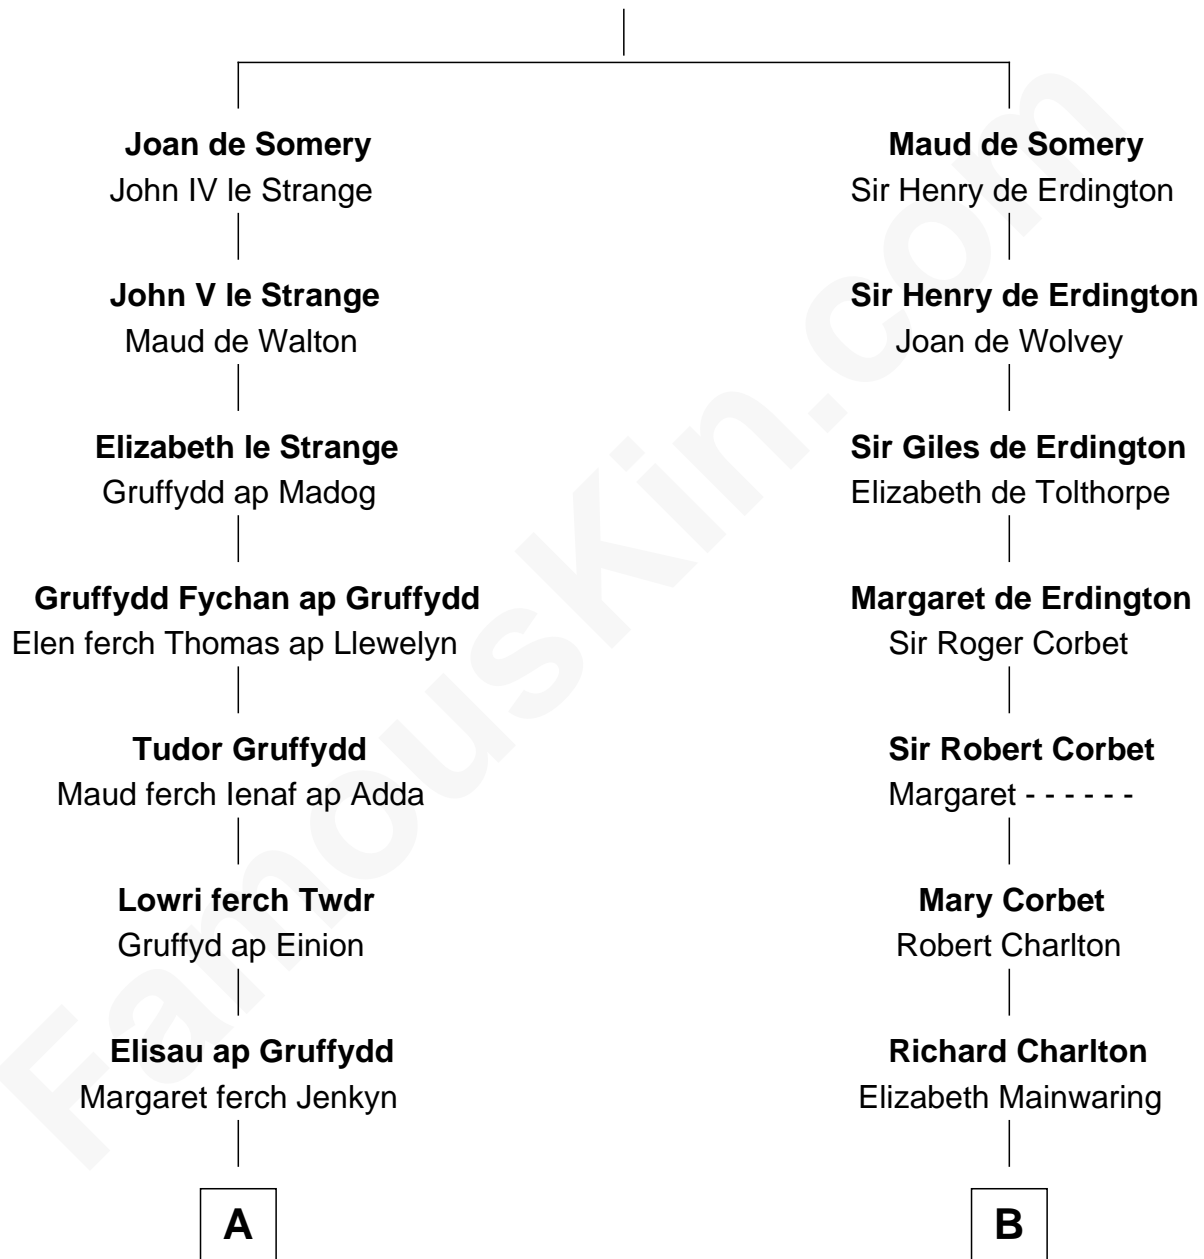

## Relationship Chart of

**Ernest Hemingway**

*Author of The Sun Also Rises*

20th cousin of

**Katharine Hepburn**

*Movie Actress*

**Sir Roger de Somery**

Nichole d'Aubenev

**C**

**Allen Hemingway**  
Harriet Louisa Tyler

**Anson Tyler Hemingway**  
Adelaide Edmonds

**Clarence Edmonds Hemingway**  
Grace H. Hall

**Ernest Hemingway**  
*Author of The Sun Also Rises*

**D**

**Martha Ann Spalding**  
Leman Benton Garlinghouse

**Caroline Garlinghouse**  
Alfred Augustus Houghton

**Katharine Martha Houghton**  
Thomas Norval Hepburn

**Katharine Hepburn**  
*Movie Actress*

FamousKin.com