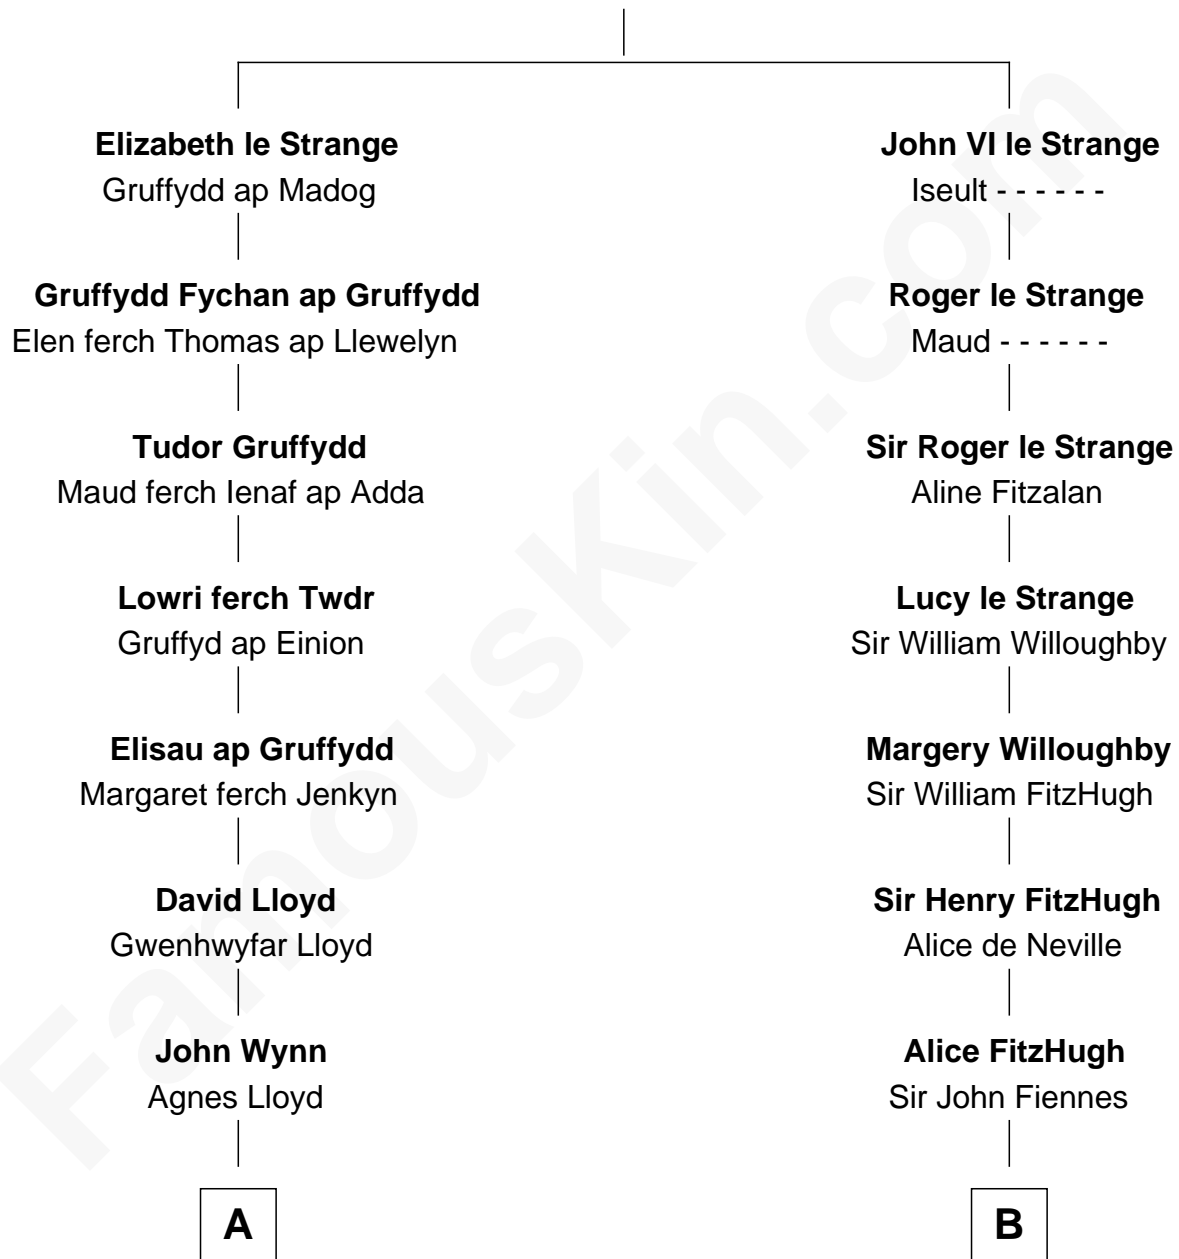

# FamousKin.com Relationship Chart of

**Ernest Hemingway**

*Author of The Sun Also Rises*

18th cousin 3 times removed of

**Frank Lloyd Wright**

*American Architect*

**John V le Strange**

Maud de Walton

**C**

**Clarence Edmonds Hemingway**

Grace H. Hall

**Ernest Hemingway**

*Author of [The Sun Also Rises](#)*

**D**

**Capt. Russell Hubbard**

Mary Gray

**Martha Hubbard**

David Wright

**Rev. David Wright**

Abigail Goddard

**William Carey Wright**

Anna Lloyd Jones

**Frank Lloyd Wright**

*American Architect*