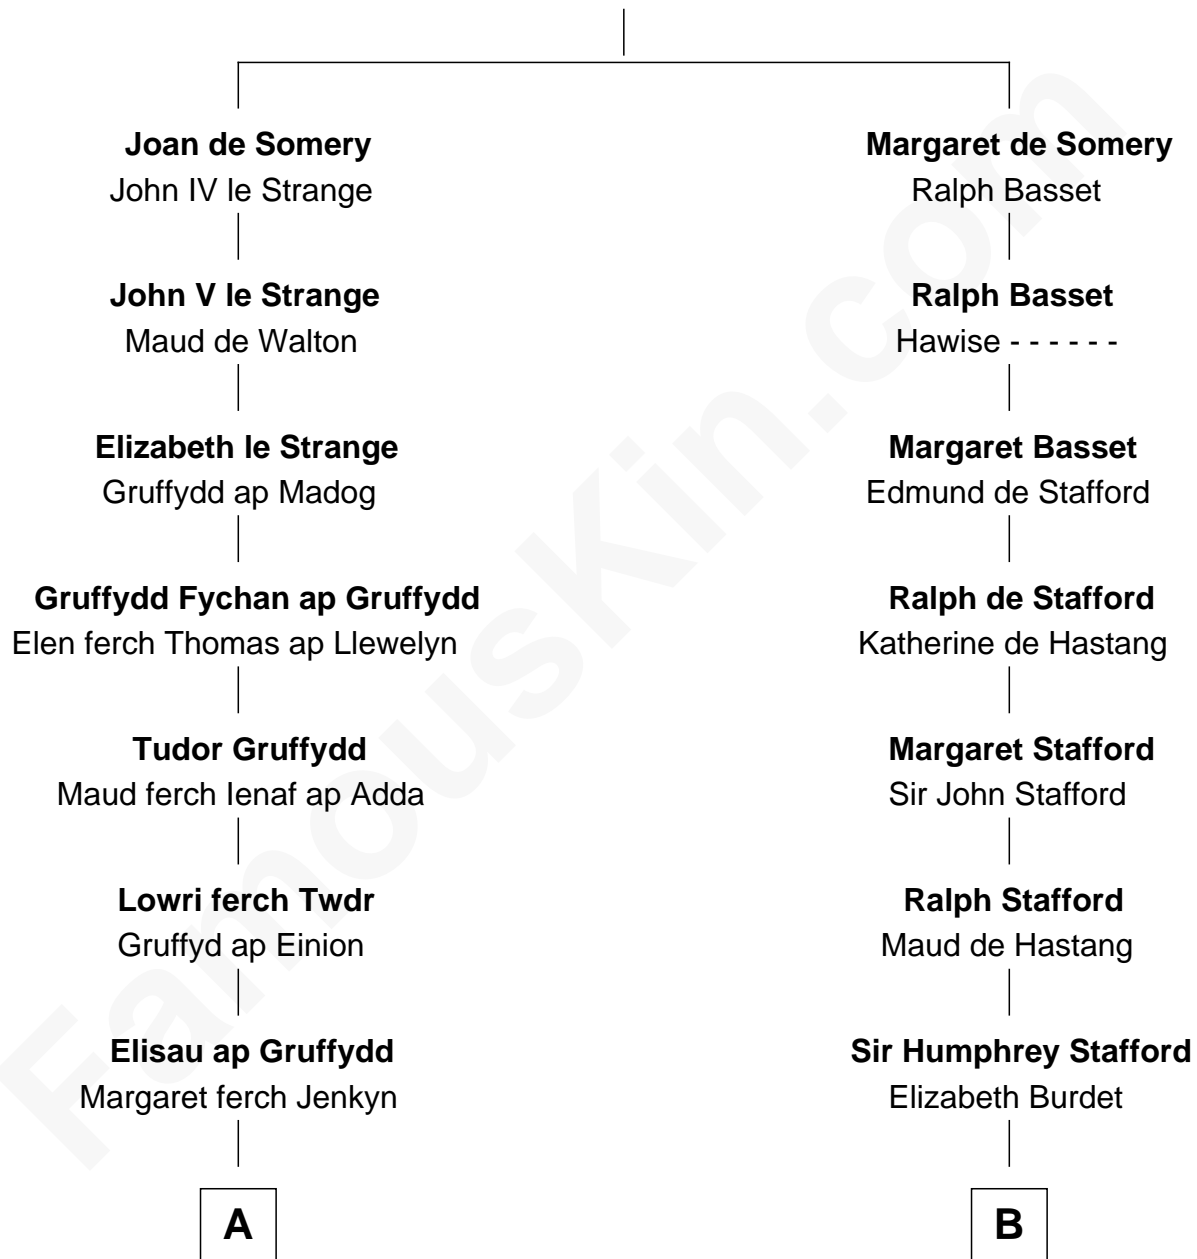

# FamousKin.com

## Relationship Chart of Ernest Hemingway

*Author of The Sun Also Rises*

17th cousin 3 times removed of

**William Ellery**

*Signer of the Declaration of Independence*

**Sir Roger de Somery**

Nichole d'Aubenev

**C**

Allen Hemingway

Harriet Louisa Tyler

Anson Tyler Hemingway

Adelaide Edmonds

Clarence Edmonds Hemingway

Grace H. Hall

Ernest Hemingway