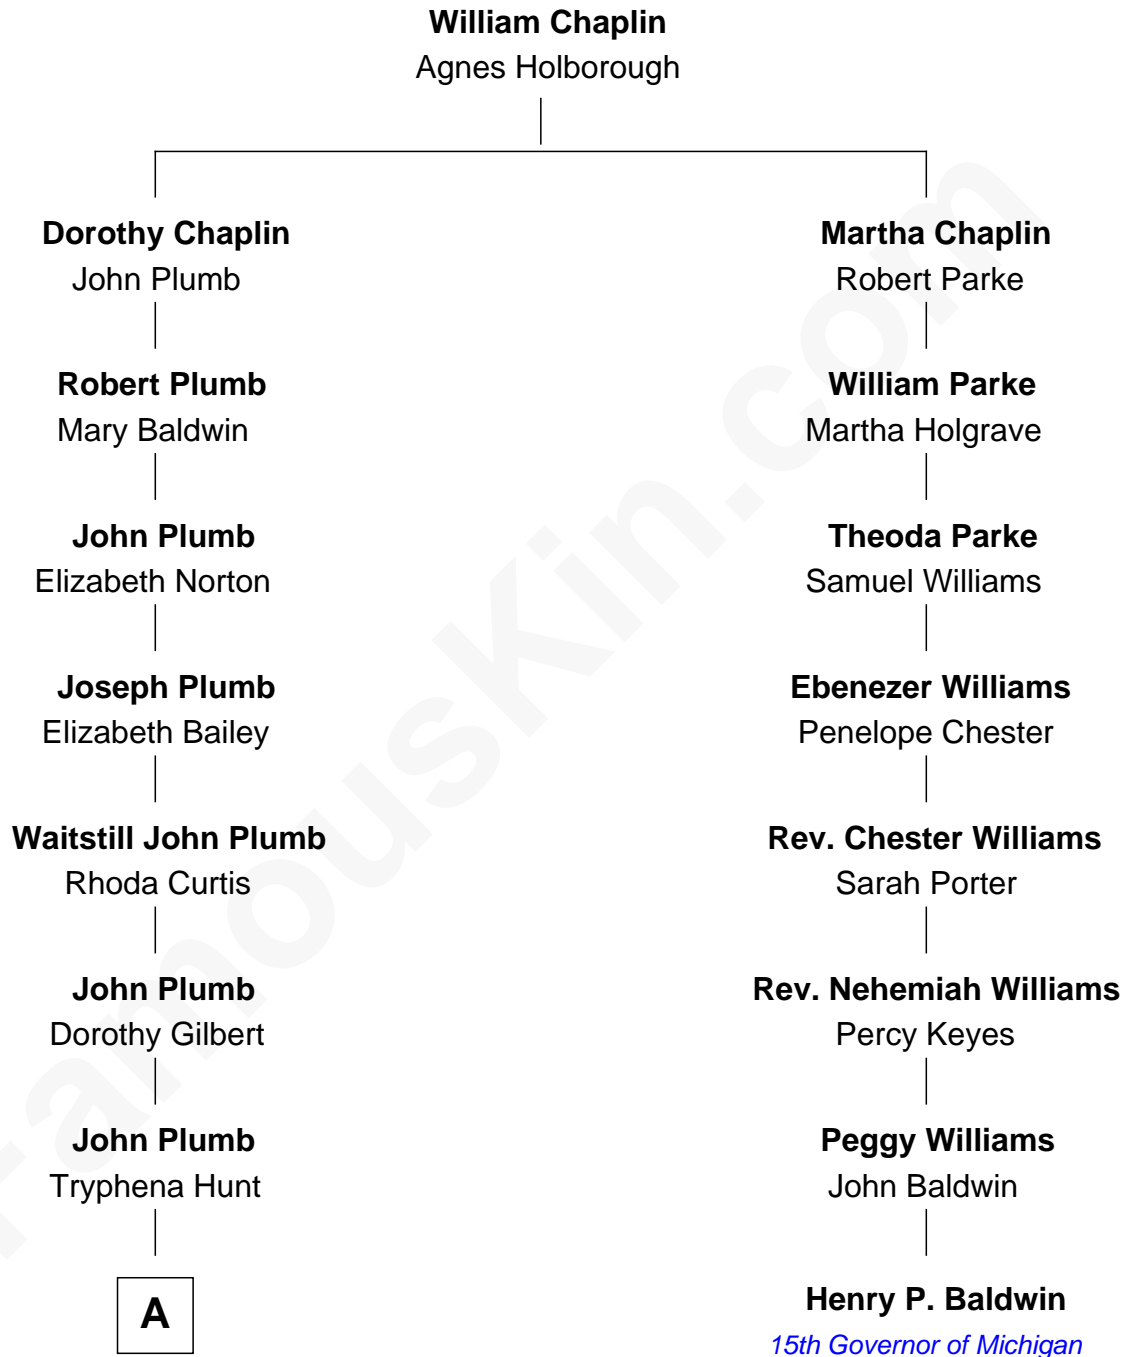

FamousKin.com

Relationship Chart of Ernest Hemingway

Author of The Sun Also Rises

7th cousin 4 times removed of

Henry P. Baldwin
15th Governor of Michigan

A

—
Sarah Plumb

Samuel Edmonds

—
John Wesley Edmonds

Margaret Miller

—
Adelaide Edmonds

Anson Tyler Hemingway

—
Clarence Edmonds Hemingway

Grace H. Hall

—
Ernest Hemingway

Author of [The Sun Also Rises](#)