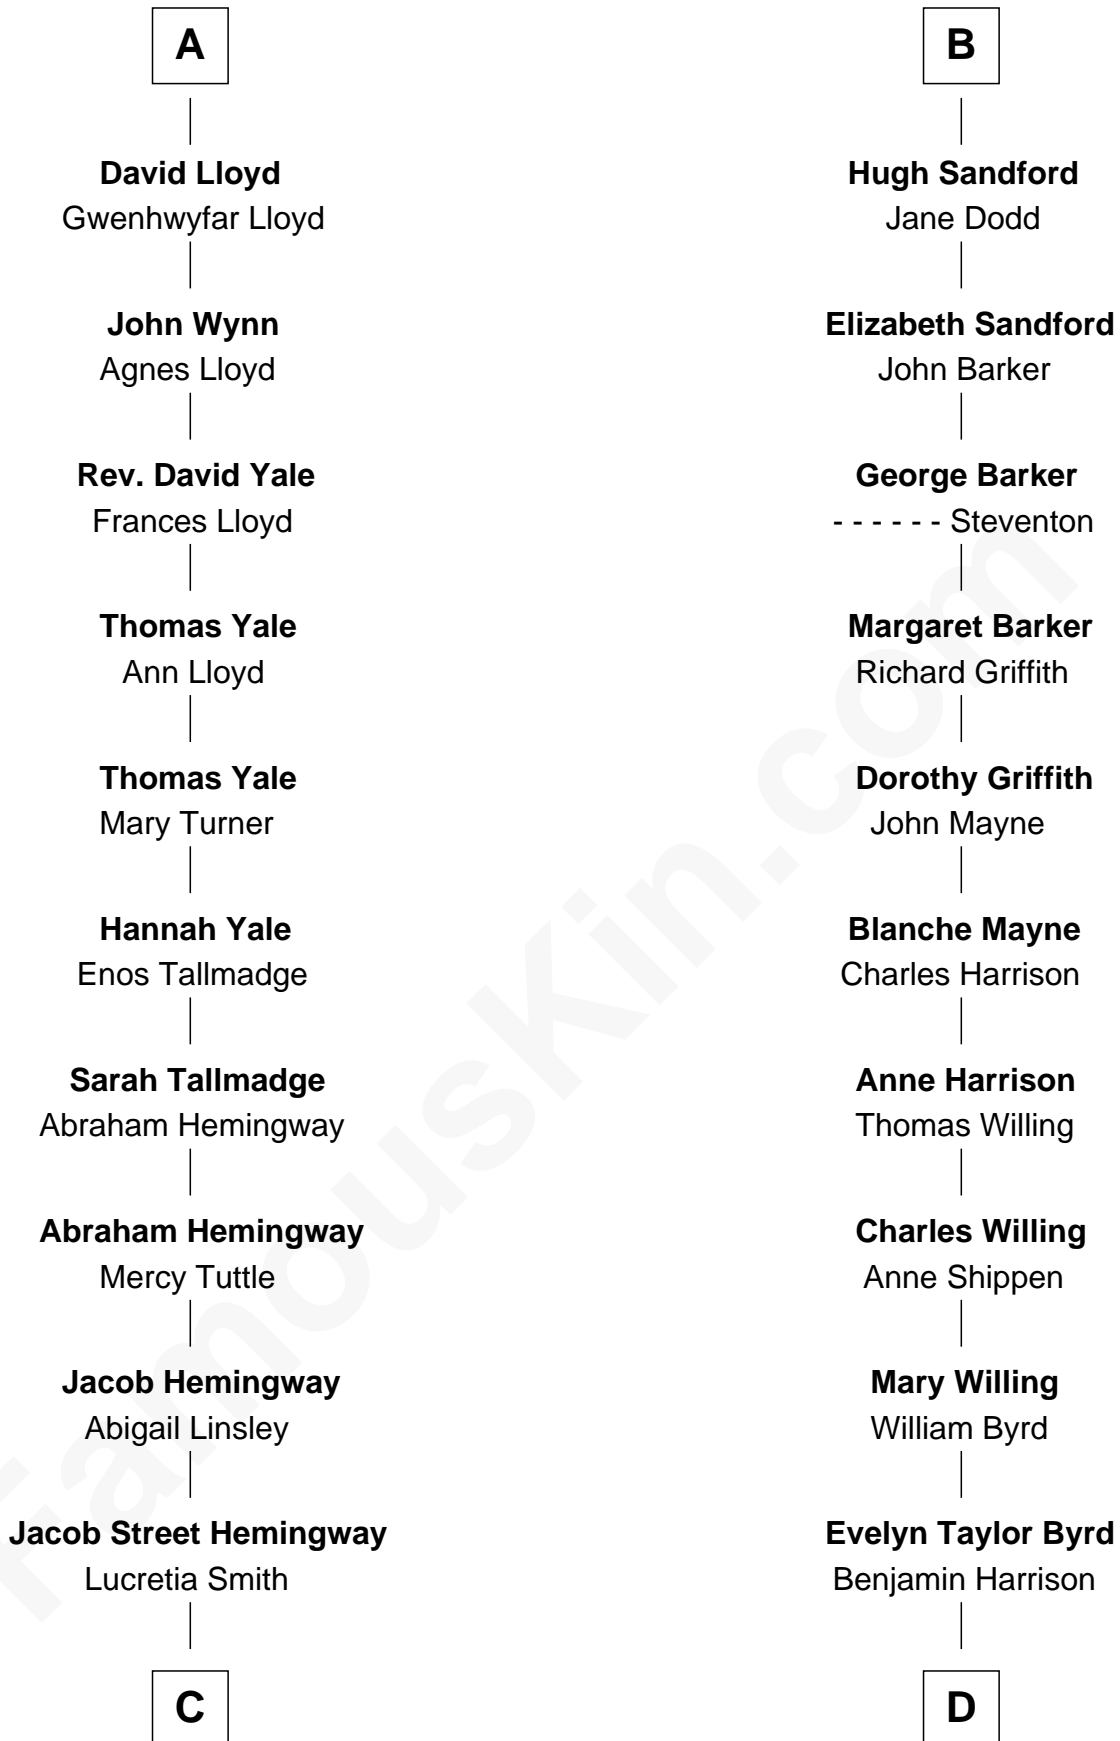

FamousKin.com Relationship Chart of

Ernest Hemingway

Author of The Sun Also Rises

20th cousin of

Admiral Richard Byrd

Polar Explorer

Sir Roger de Somery

Nichole d'Aubenev

C

Allen Hemingway

Harriet Louisa Tyler

Anson Tyler Hemingway

Adelaide Edmonds

Clarence Edmonds Hemingway

Grace H. Hall

Ernest Hemingway