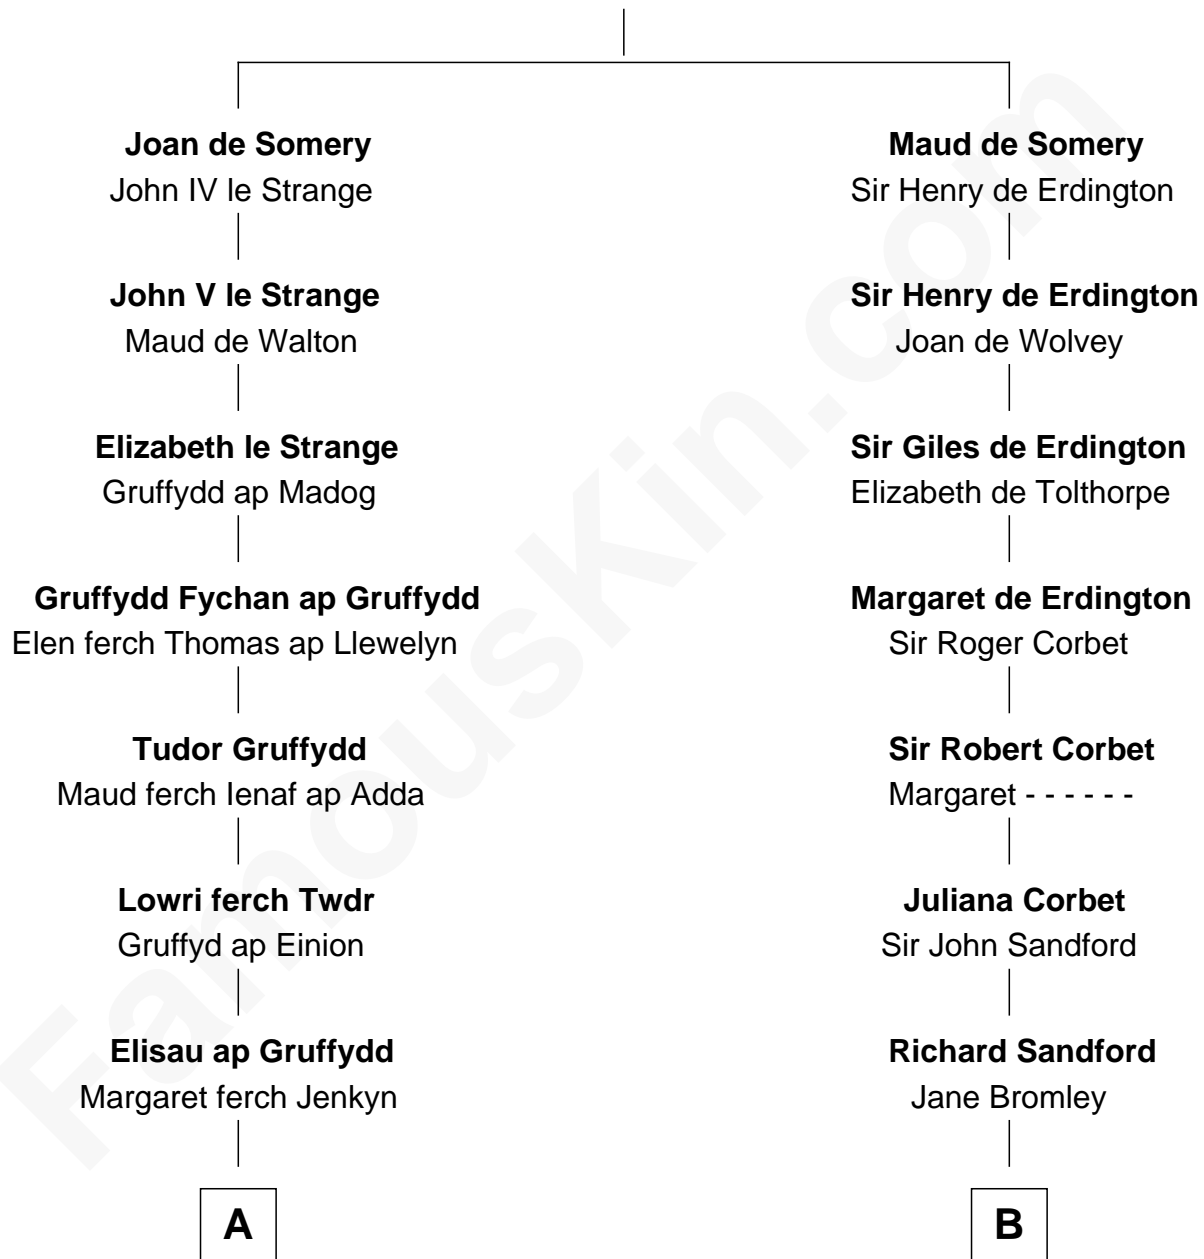

FamousKin.com Relationship Chart of

Ernest Hemingway

Author of The Sun Also Rises

20th cousin of

Admiral Richard Byrd

Polar Explorer

Sir Roger de Somery

Nichole d'Aubenev

C

Allen Hemingway

Harriet Louisa Tyler

Anson Tyler Hemingway

Adelaide Edmonds

Clarence Edmonds Hemingway

Grace H. Hall

Ernest Hemingway

Admiral Richard Byrd

[Polar Explorer](#)