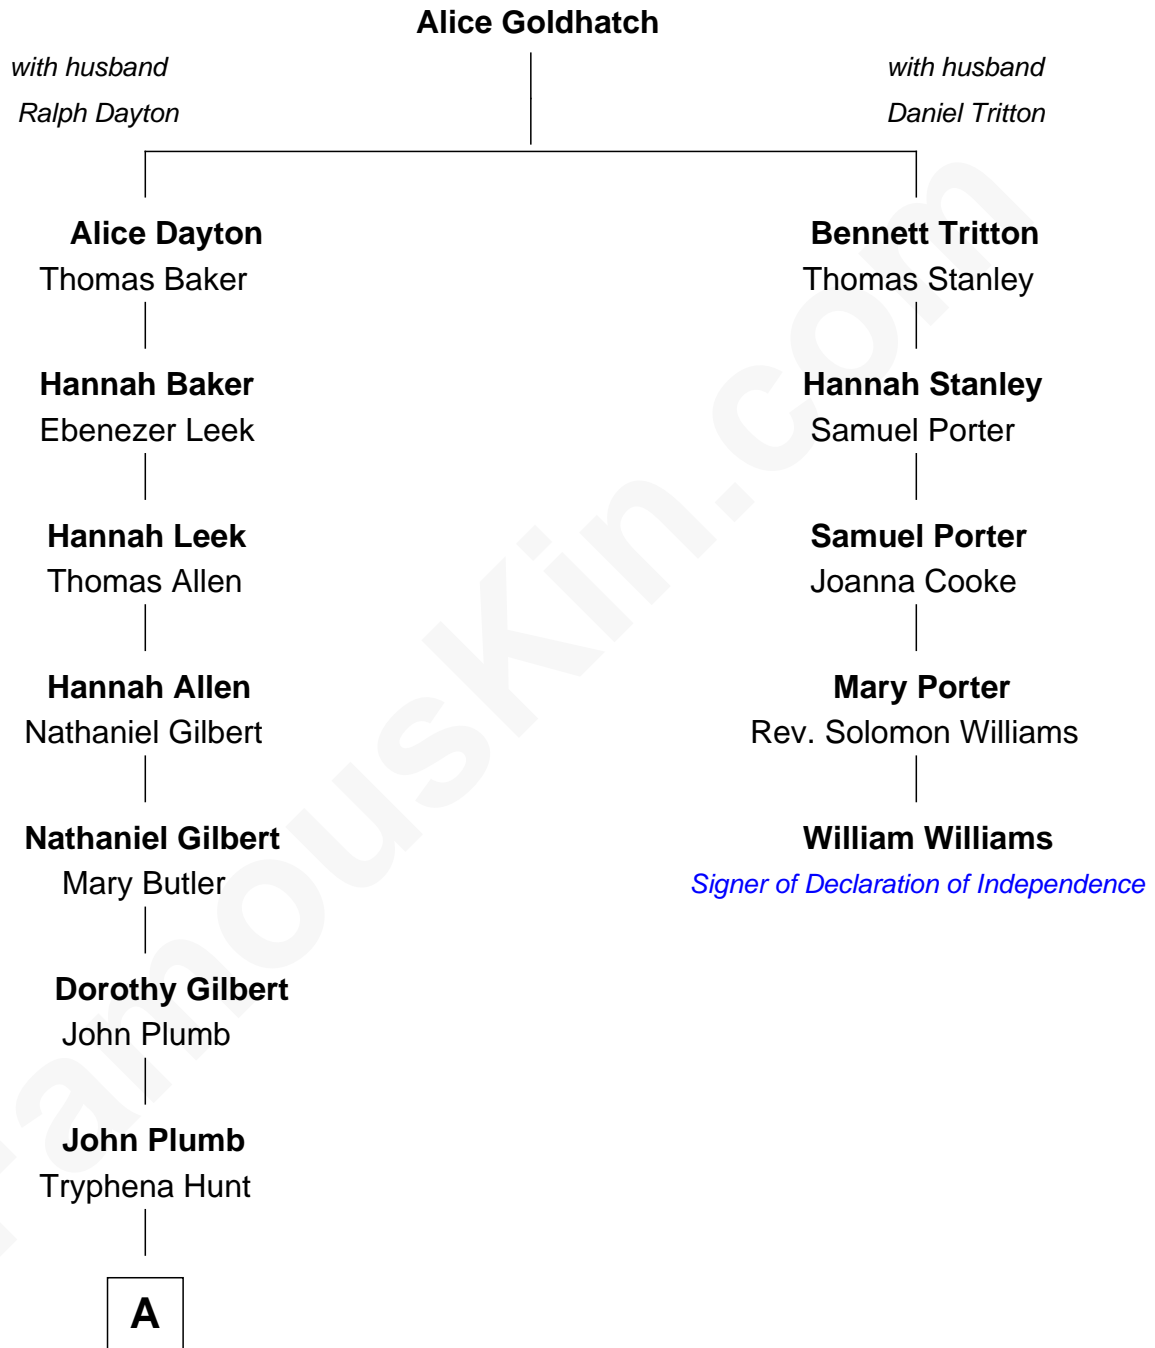

# FamousKin.com

## Relationship Chart of Ernest Hemingway

*Author of The Sun Also Rises*

4th cousin 7 times removed of

**William Williams**

*Signer of the Declaration of Independence*

**A**

—  
**Sarah Plumb**

Samuel Edmonds

—  
**John Wesley Edmonds**

Margaret Miller

—  
**Adelaide Edmonds**

Anson Tyler Hemingway

—  
**Clarence Edmonds Hemingway**

Grace H. Hall

—  
**Ernest Hemingway**

*Author of [The Sun Also Rises](#)*