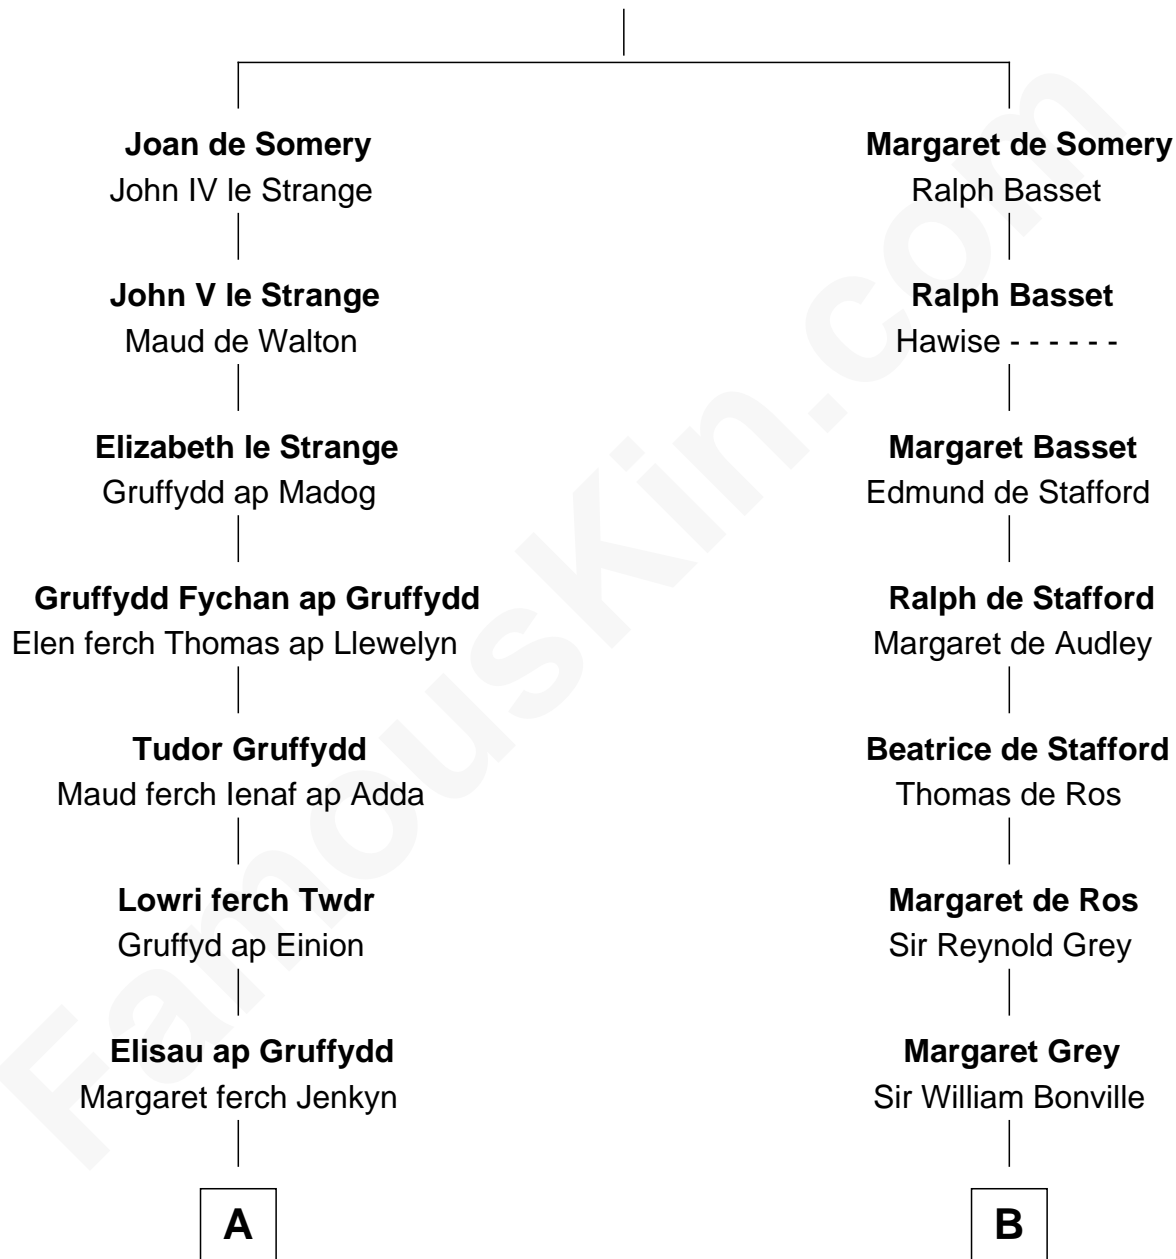

## Relationship Chart of Ernest Hemingway

*Author of The Sun Also Rises*

17th cousin 3 times removed of

**Thomas Nelson**

*Signer of the Declaration of Independence*

**Sir Roger de Somery**

Nichole d'Aubenev

**C**

Allen Hemingway

Harriet Louisa Tyler

Anson Tyler Hemingway

Adelaide Edmonds

Clarence Edmonds Hemingway

Grace H. Hall

Ernest Hemingway