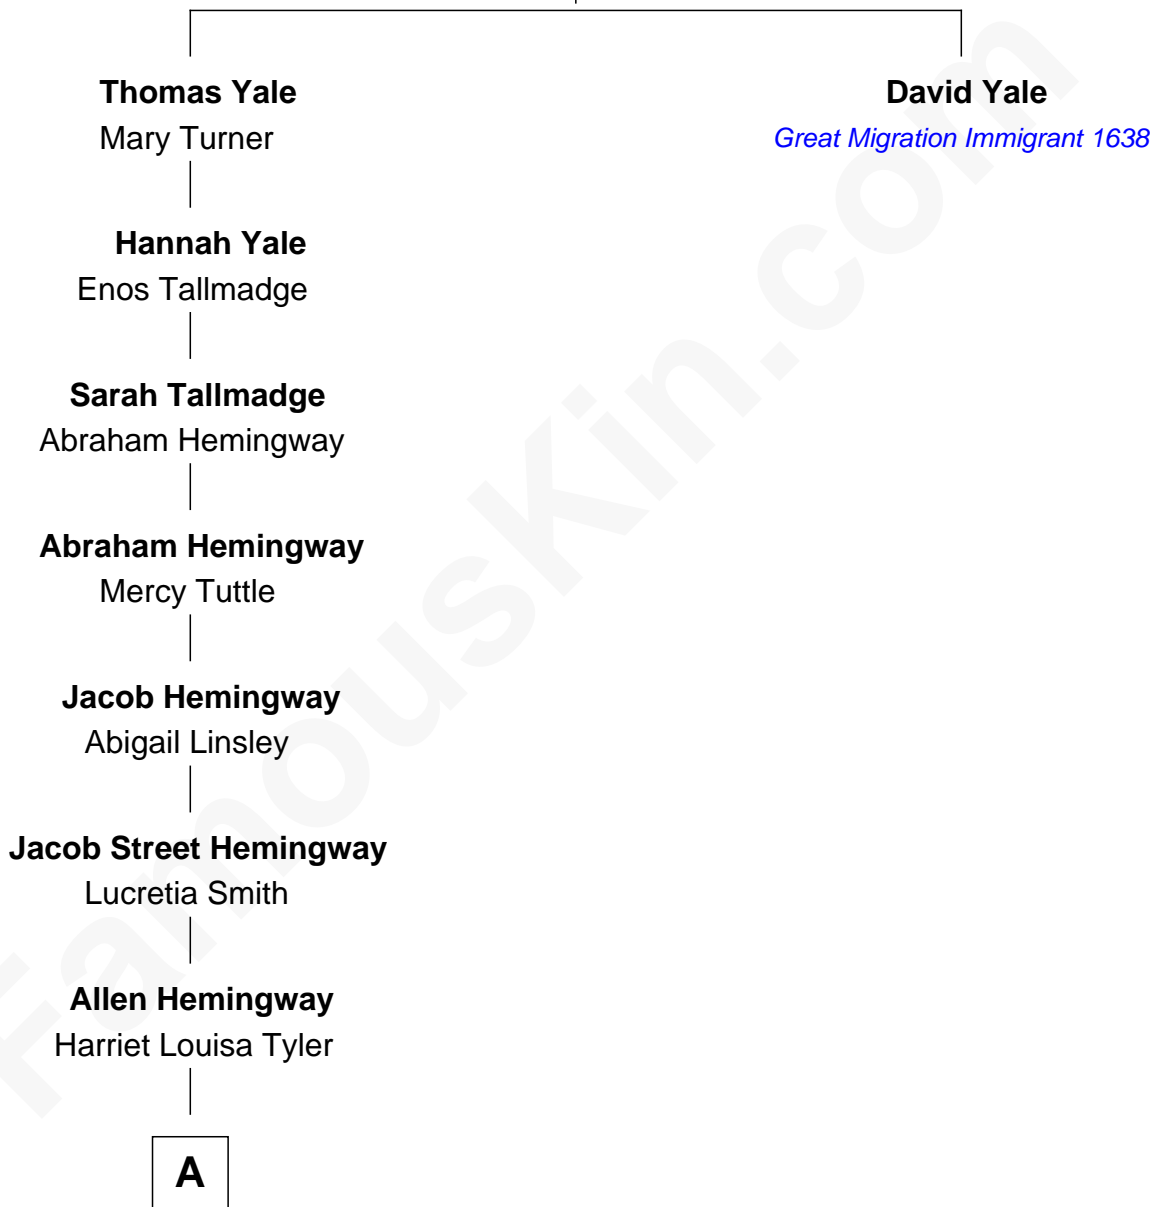

FamousKin.com Relationship Chart of

Ernest Hemingway

Author of The Sun Also Rises

7th great-grandnephew of

David Yale

(c1613 - 1690) Great Migration Immigrant 1638

Thomas Yale

Ann Lloyd

A

—
Anson Tyler Hemingway

Adelaide Edmonds

—
Clarence Edmonds Hemingway

Grace H. Hall

—
Ernest Hemingway

Author of [The Sun Also Rises](#)

FamousKin.com