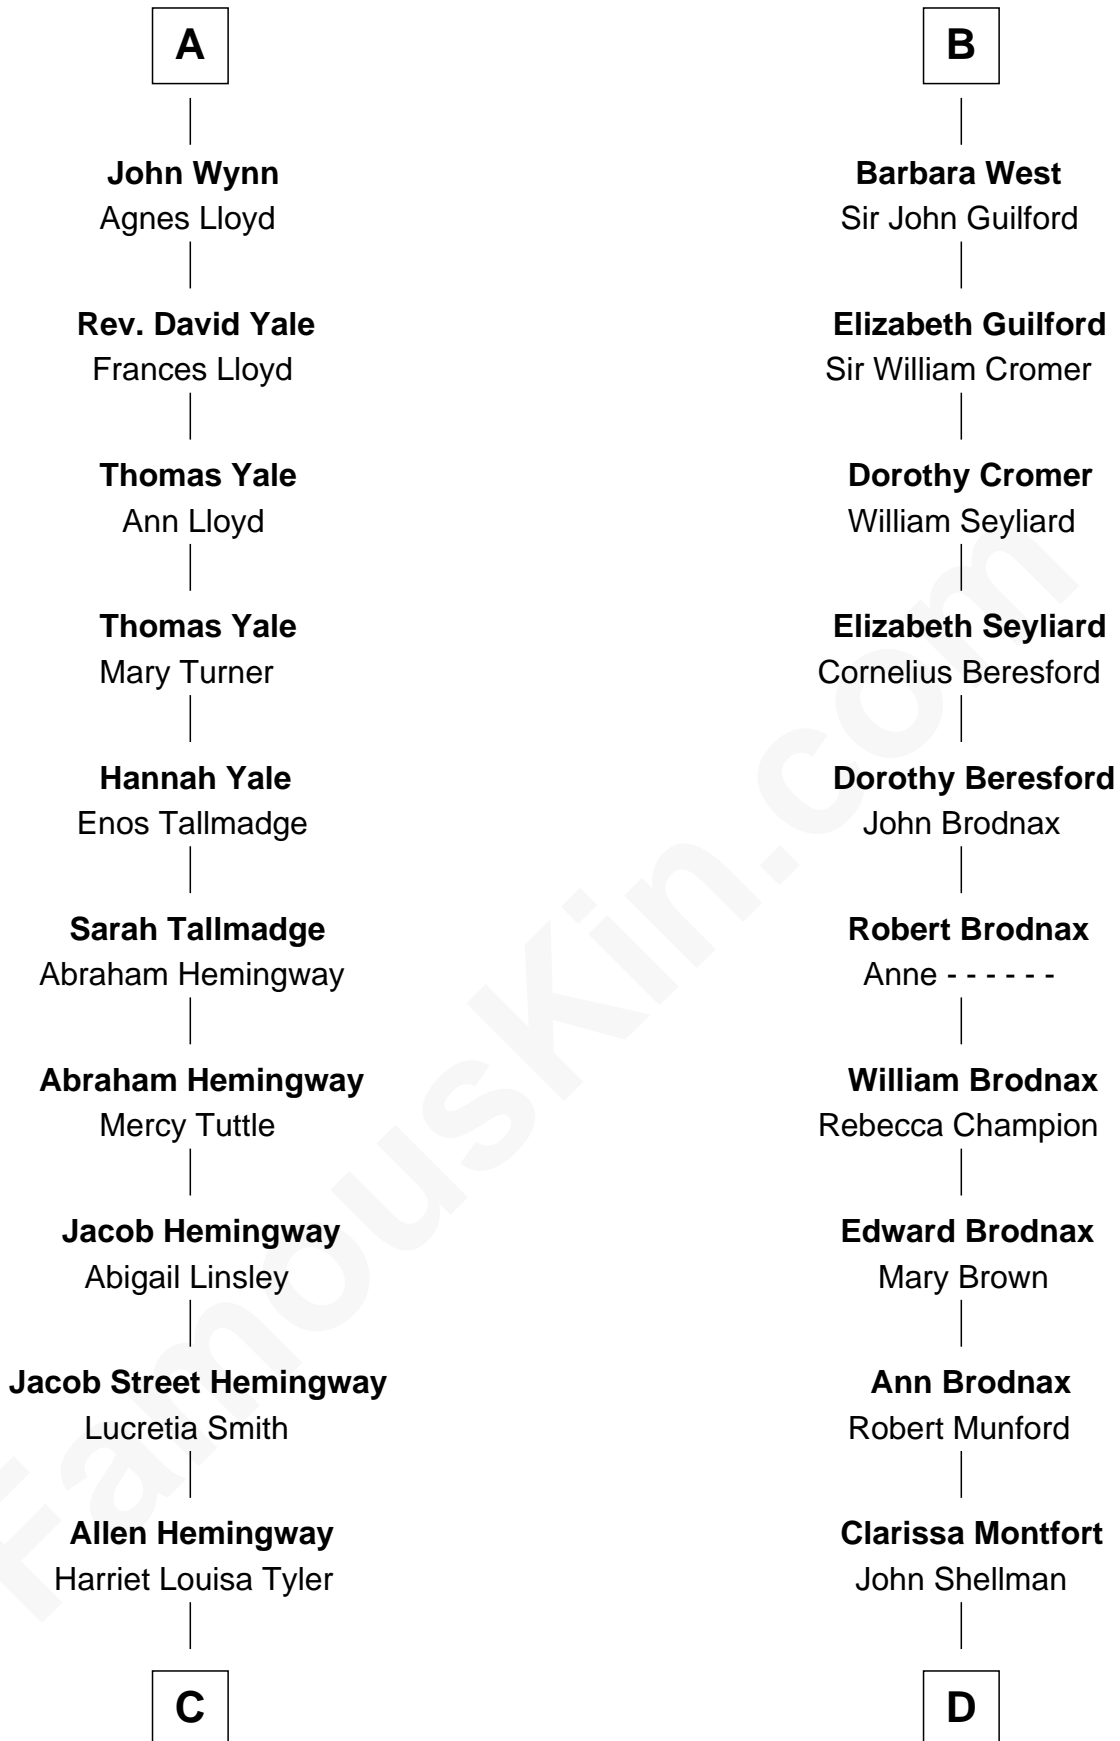

## Relationship Chart of Ernest Hemingway

*Author of The Sun Also Rises*

19th cousin 2 times removed of

**George H. W. Bush**

*41st U.S. President*

**C**

**Anson Tyler Hemingway**

Adelaide Edmonds

**Clarence Edmonds Hemingway**

Grace H. Hall

**Ernest Hemingway**

*Author of [The Sun Also Rises](#)*

**D**

**Susan Montfort Shellman**

Samuel Howard Fay

**Harriet Eleanor Fay**