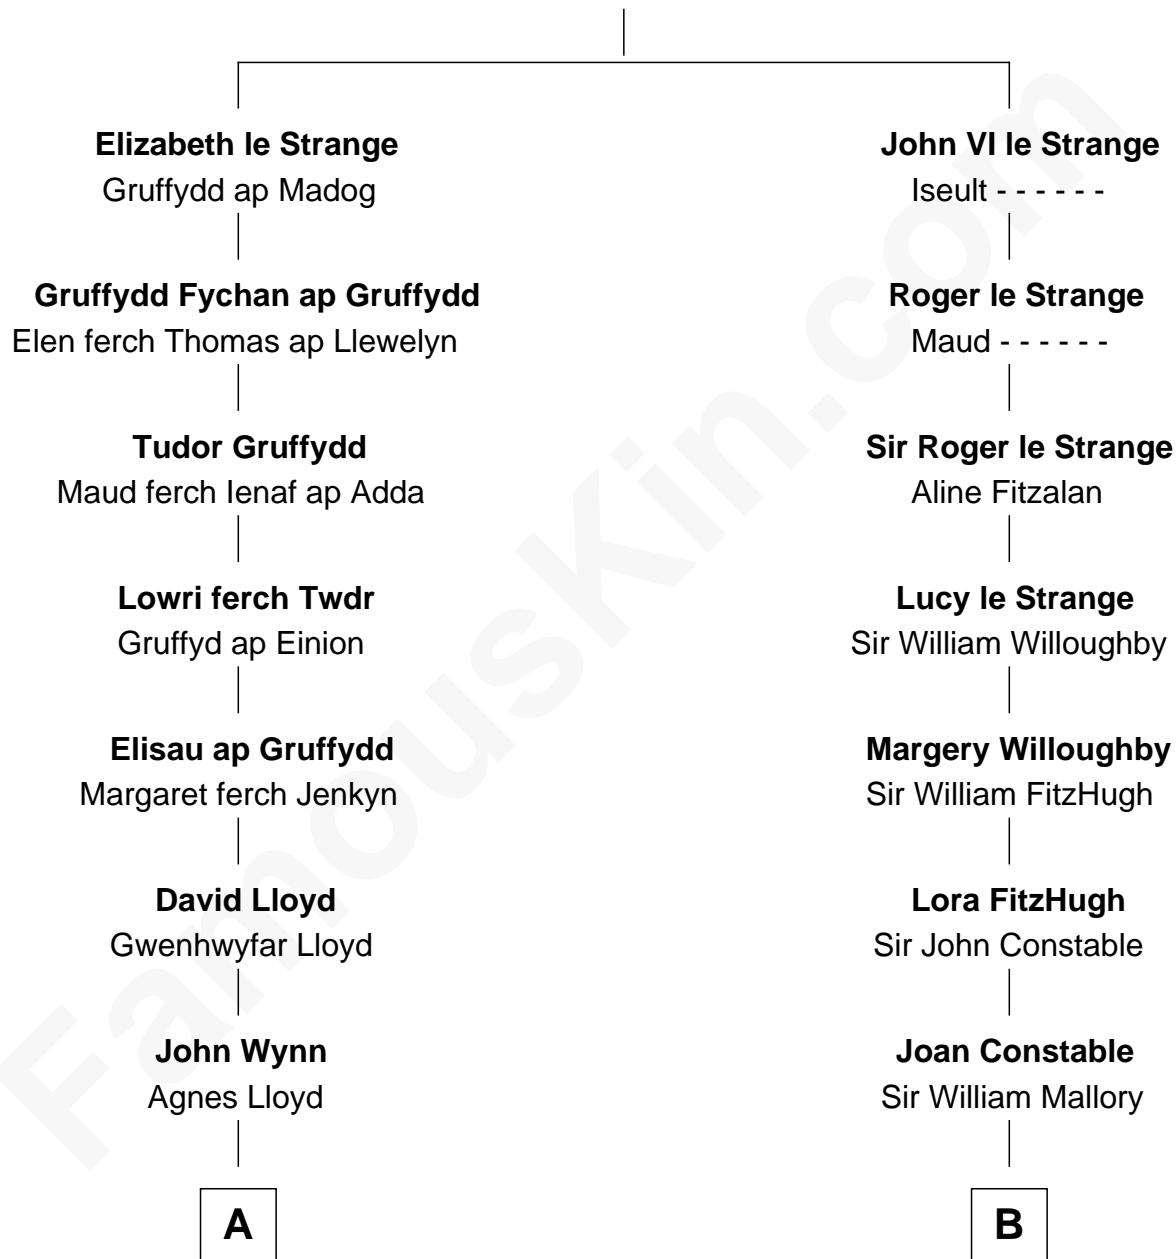

## Relationship Chart of Ernest Hemingway

*Author of The Sun Also Rises*

18th cousin 3 times removed of

**Liza Minnelli**

*Singer and Actress*

**John V le Strange**

Maud de Walton

**C**

**Clarence Edmonds Hemingway**

Grace H. Hall

**Ernest Hemingway**

*Author of [The Sun Also Rises](#)*

**D**

**John Aldridge Baugh**

Mary Ann Marable

**Elizabeth Baugh**

William Tecumseh Gumm

**Francis Avent Gumm**

Ethel Marian Milne

**Frances Ethel Gumm**

Vincent Minnelli

**Liza Minnelli**

*Singer and Actress*