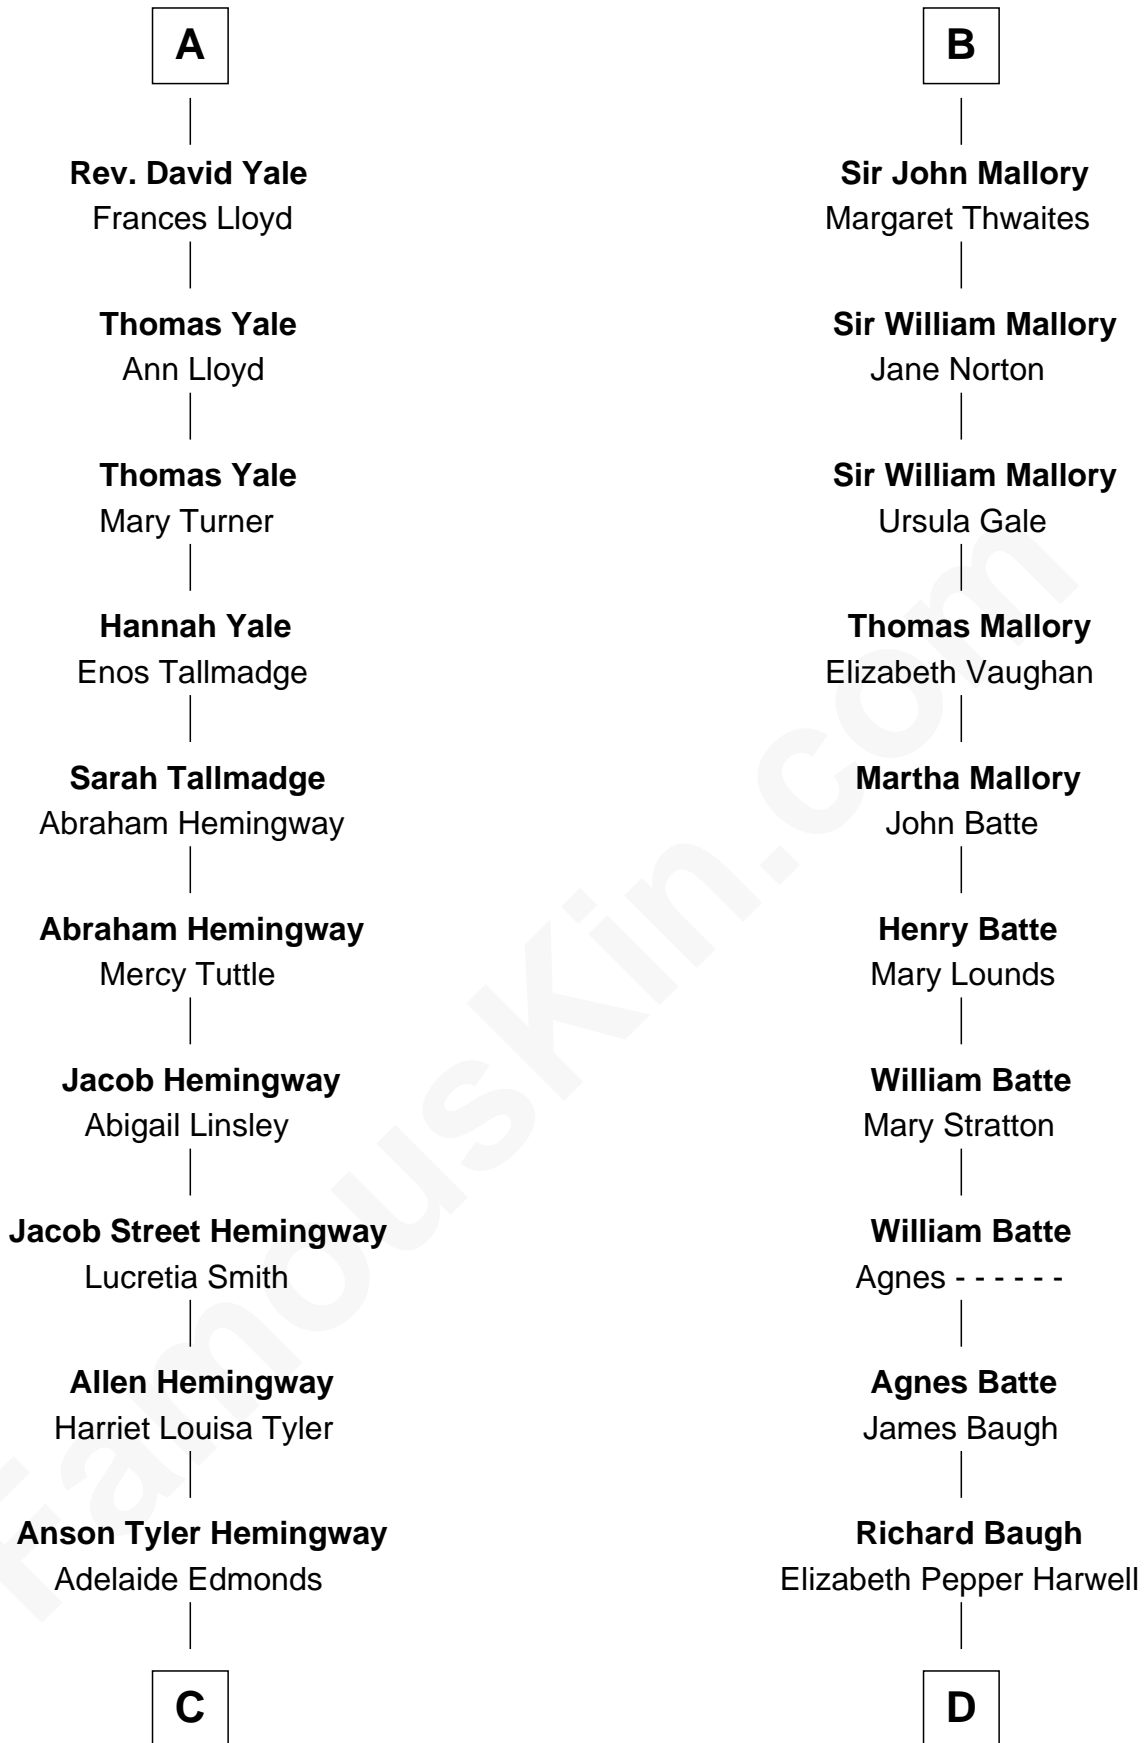

## Relationship Chart of Ernest Hemingway

*Author of The Sun Also Rises*

18th cousin 3 times removed of

**Liza Minnelli**

*Singer and Actress*

**John V le Strange**

Maud de Walton

**C**

**Clarence Edmonds Hemingway**

Grace H. Hall

**Ernest Hemingway**

*Author of [The Sun Also Rises](#)*

**D**

**John Aldridge Baugh**

Mary Ann Marable

**Elizabeth Baugh**