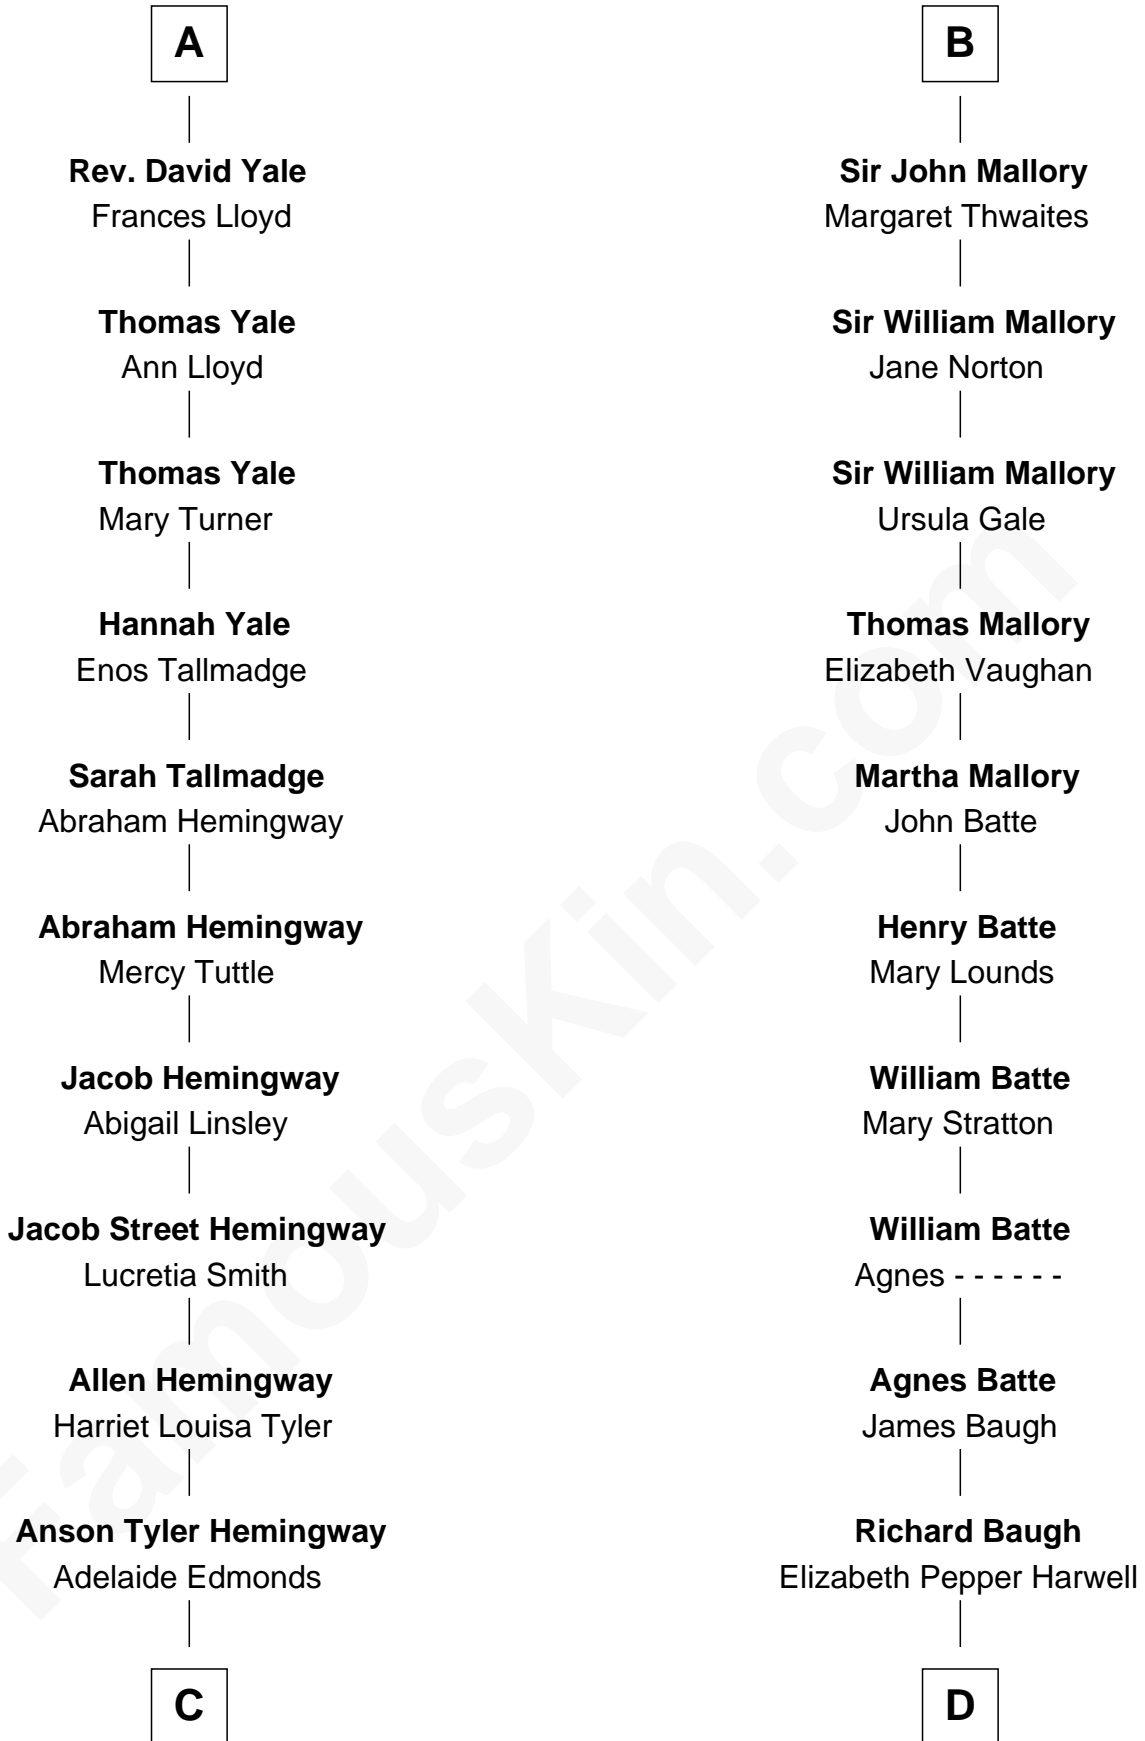

FamousKin.com

Relationship Chart of Ernest Hemingway

Author of The Sun Also Rises

18th cousin 2 times removed of

Judy Garland

Singer and Movie Actress

C

Clarence Edmonds Hemingway