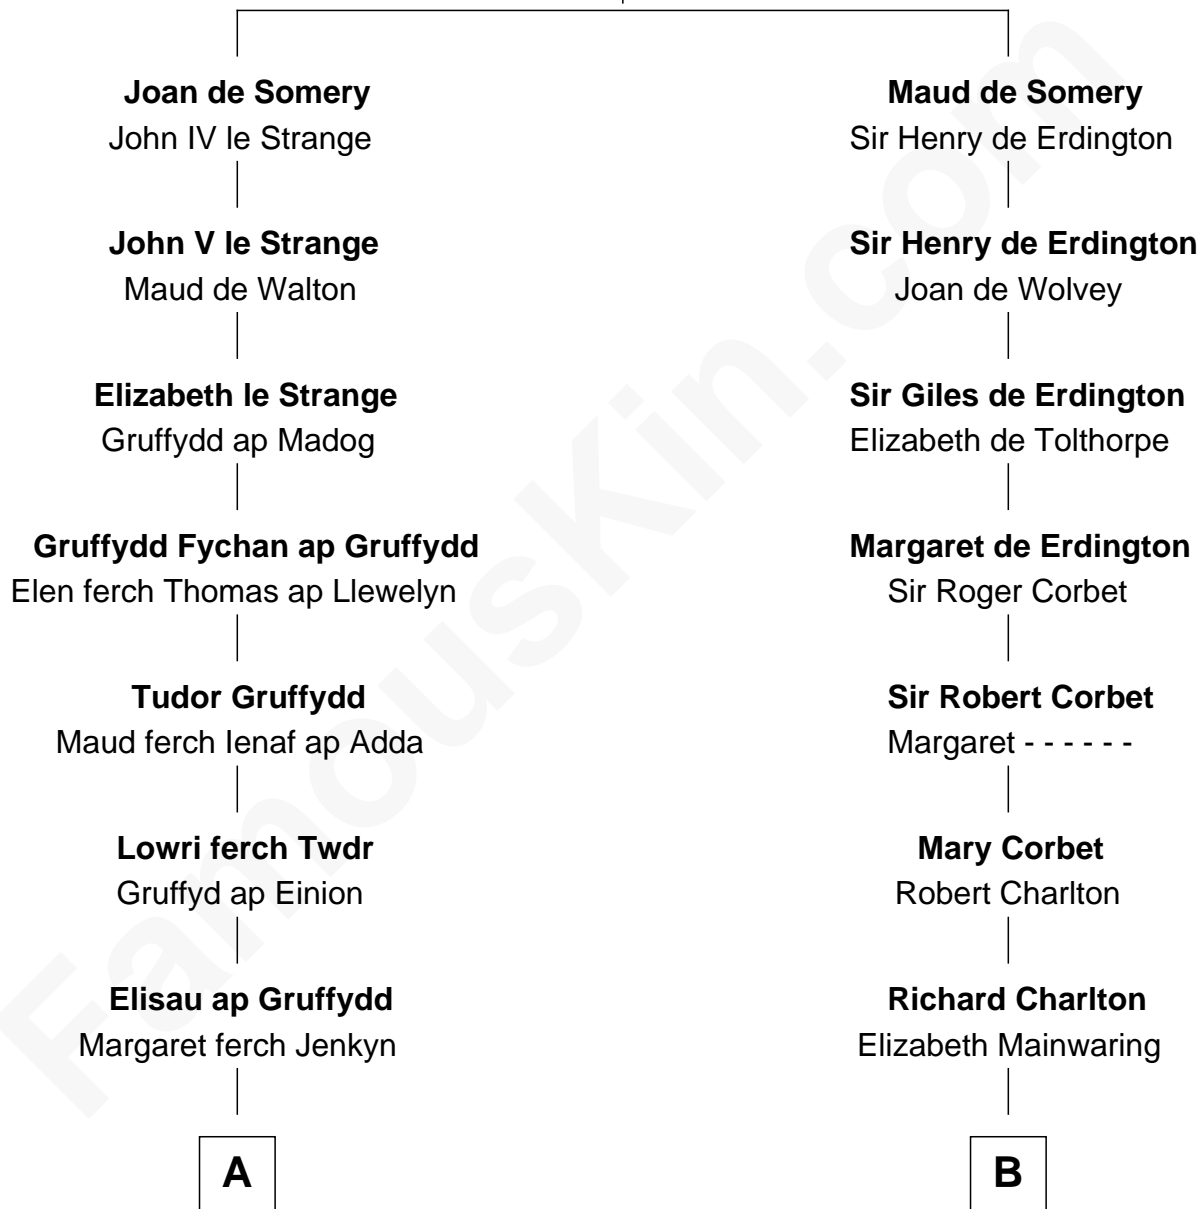

## Relationship Chart of Ernest Hemingway

*Author of The Sun Also Rises*

20th cousin 1 time removed of

**Bette Davis**  
*Movie Actress*

**Sir Roger de Somery**  
Nichole d'Aubenev

**C**

**Allen Hemingway**  
Harriet Louisa Tyler

**Anson Tyler Hemingway**  
Adelaide Edmonds

**Clarence Edmonds Hemingway**  
Grace H. Hall

**Ernest Hemingway**  
*Author of The Sun Also Rises*

**D**

**Benjamin W. Bailey**  
Latta Hopkins

**Harriet Jane Bailey**  
Charles Otis Thompson

**Harriet Eugenia Thompson**  
William Aaron Favor

**Ruth Augusta Favor**  
Harlow Morrell Davis

**Bette Davis**  
*Movie Actress*