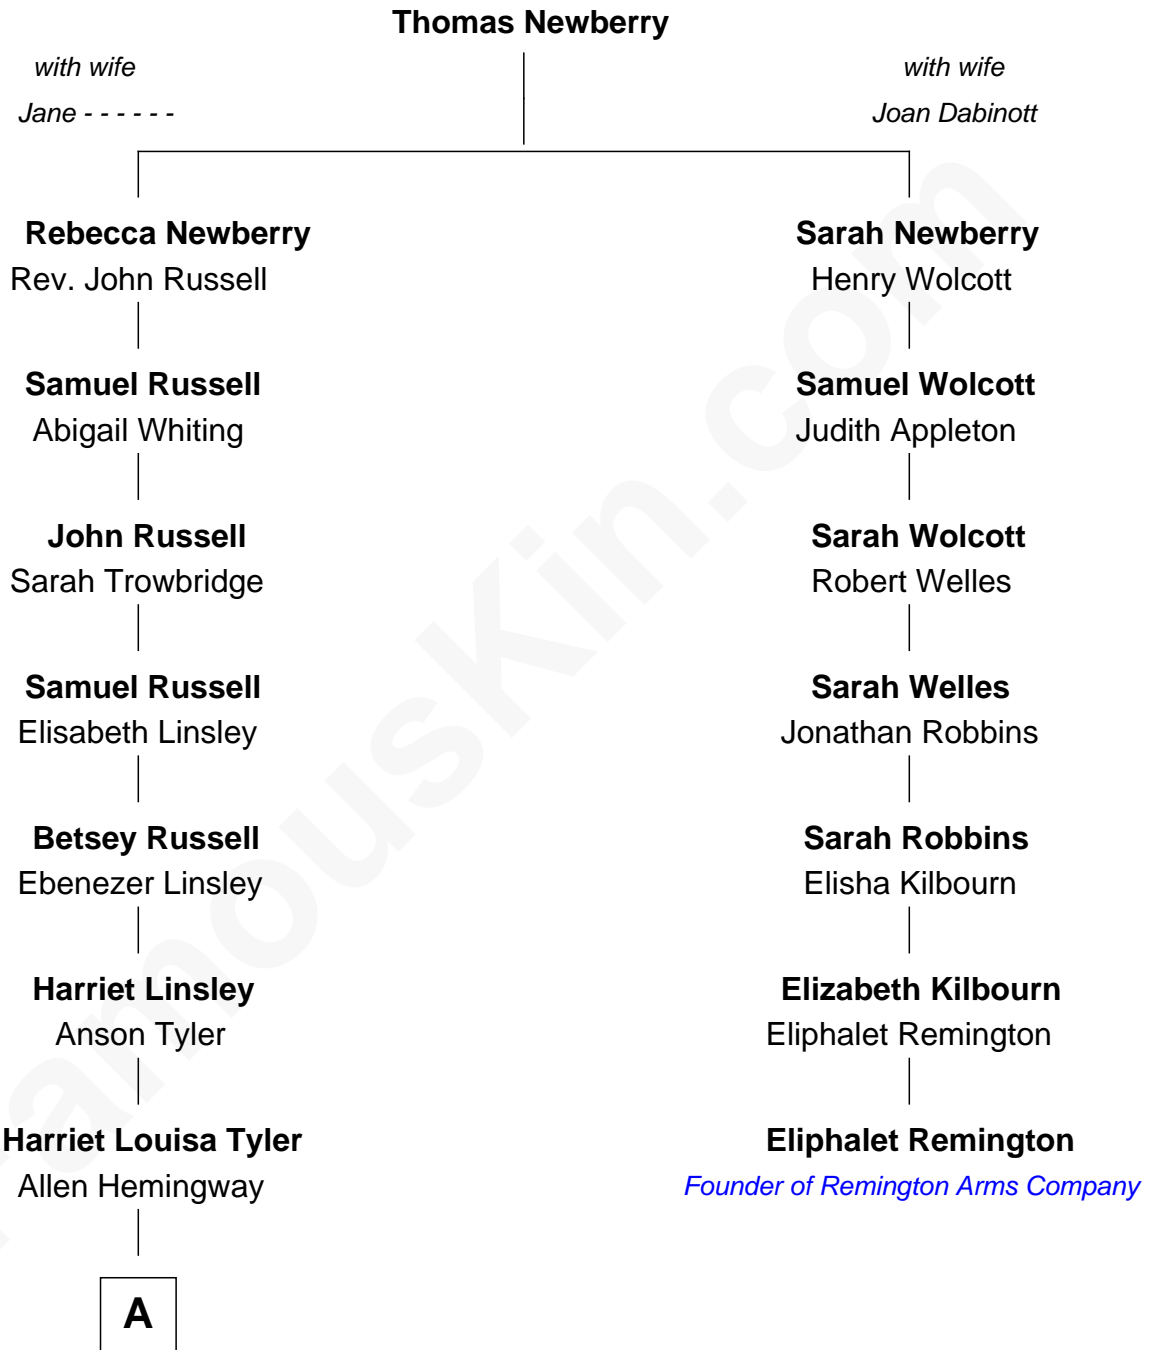

FamousKin.com

Relationship Chart of Ernest Hemingway

Author of The Sun Also Rises

6th cousin 3 times removed of

Eliphalet Remington

Founder of Remington Arms Company

A

—
Anson Tyler Hemingway

Adelaide Edmonds

—
Clarence Edmonds Hemingway

Grace H. Hall

—
Ernest Hemingway

Author of [The Sun Also Rises](#)

FamousKin.com