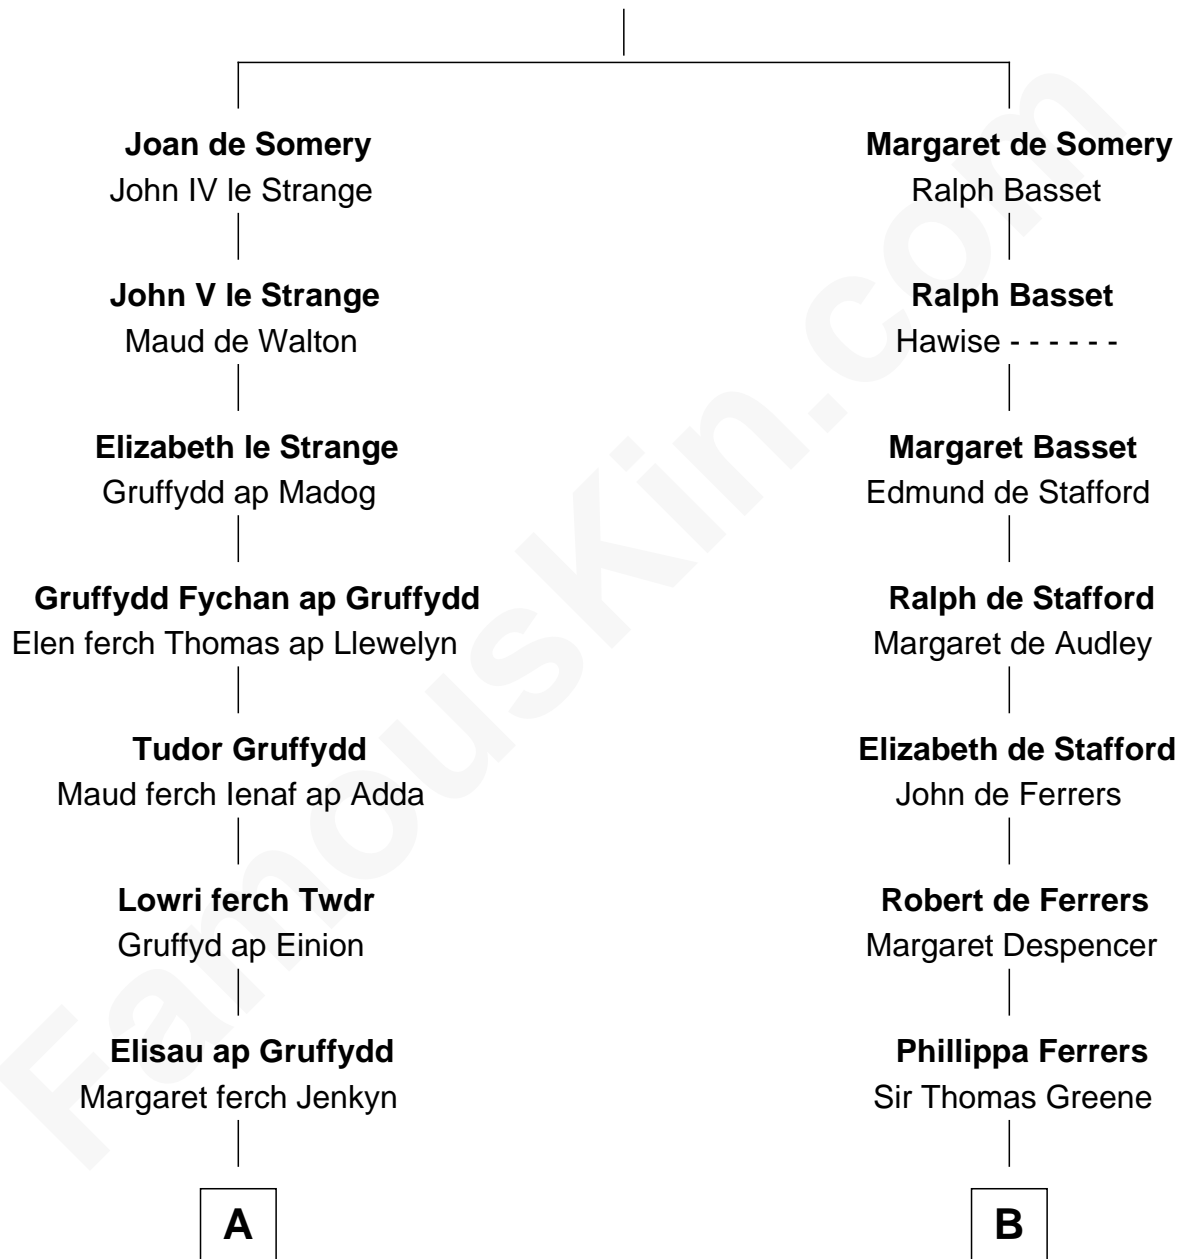

## Relationship Chart of Ernest Hemingway

*Author of The Sun Also Rises*

20th cousin of

## Lucretia (Rudolph) Garfield

*First Lady of President James Garfield*

**Sir Roger de Somery**

Nichole d'Aubenev

**C**

**Allen Hemingway**  
Harriet Louisa Tyler

**Anson Tyler Hemingway**  
Adelaide Edmonds

**Clarence Edmonds Hemingway**  
Grace H. Hall

**Ernest Hemingway**  
*Author of [The Sun Also Rises](#)*

**D**

**Peleg Sanford Mason**  
Mary Stanton

**Elijah Mason**  
Lucretia Greene

**Arabella Greene Mason**  
Zebulon Rudolph