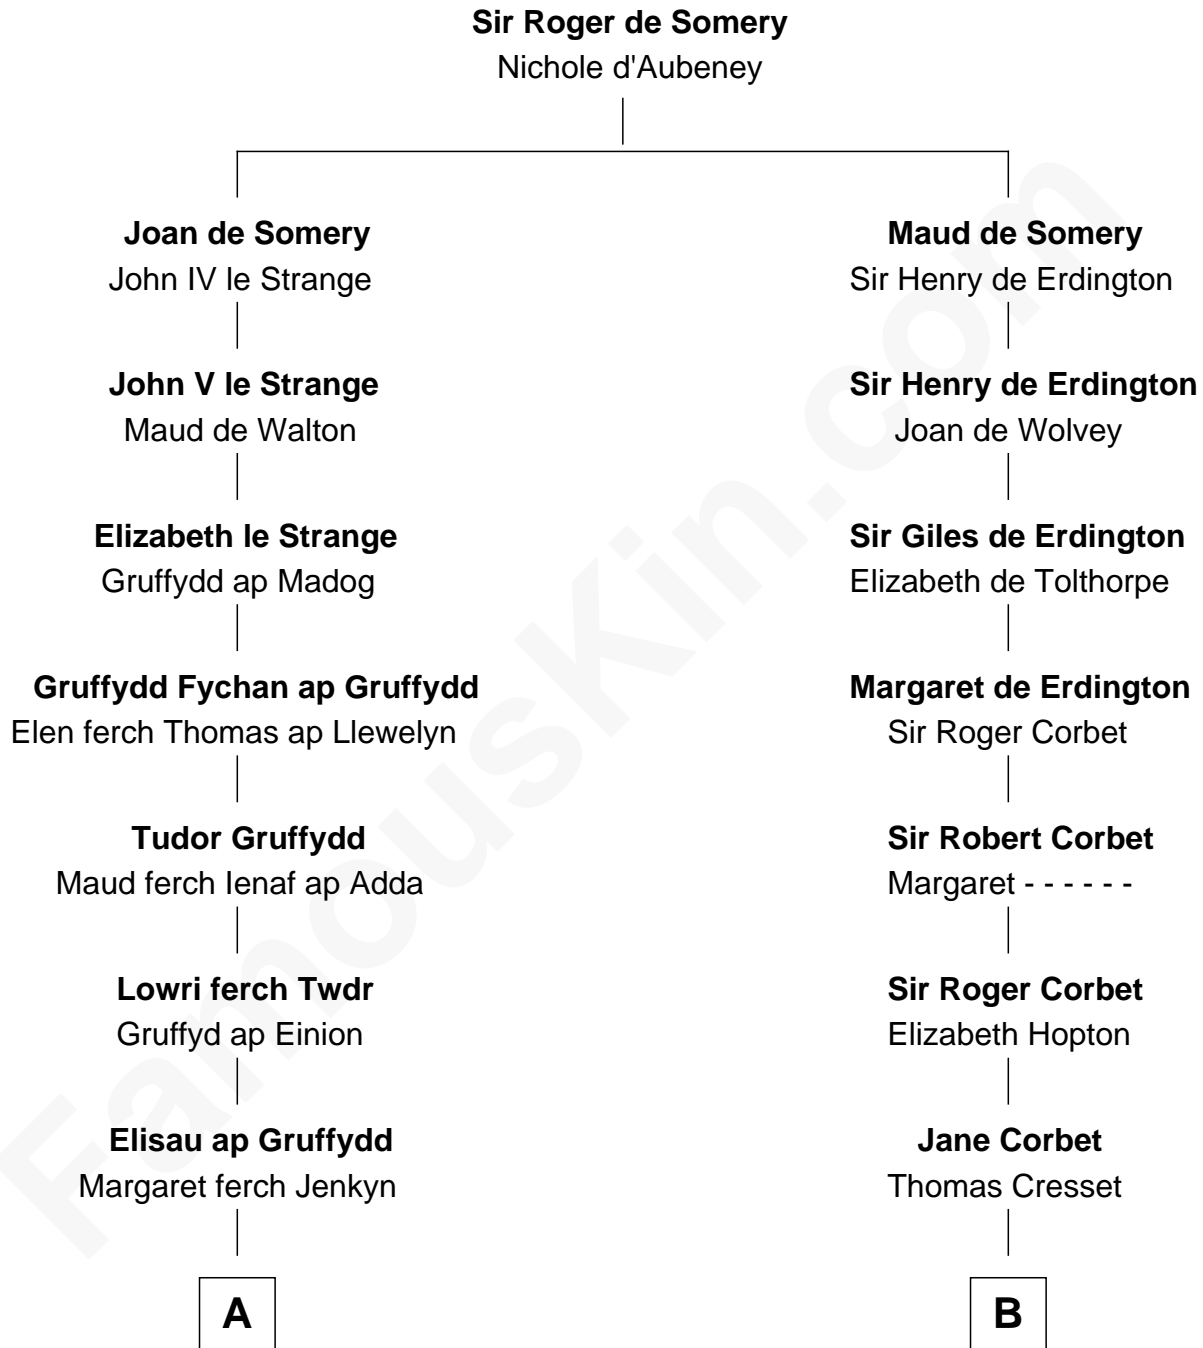

FamousKin.com

Relationship Chart of Ernest Hemingway

Author of The Sun Also Rises

11th cousin 9 times removed of

Richard More

(c1614 - c1696) Mayflower passenger 1620

MAYFLOWER

C

Allen Hemingway

Harriet Louisa Tyler

Anson Tyler Hemingway

Adelaide Edmonds

Clarence Edmonds Hemingway

Grace H. Hall

Ernest Hemingway

Author of [The Sun Also Rises](#)