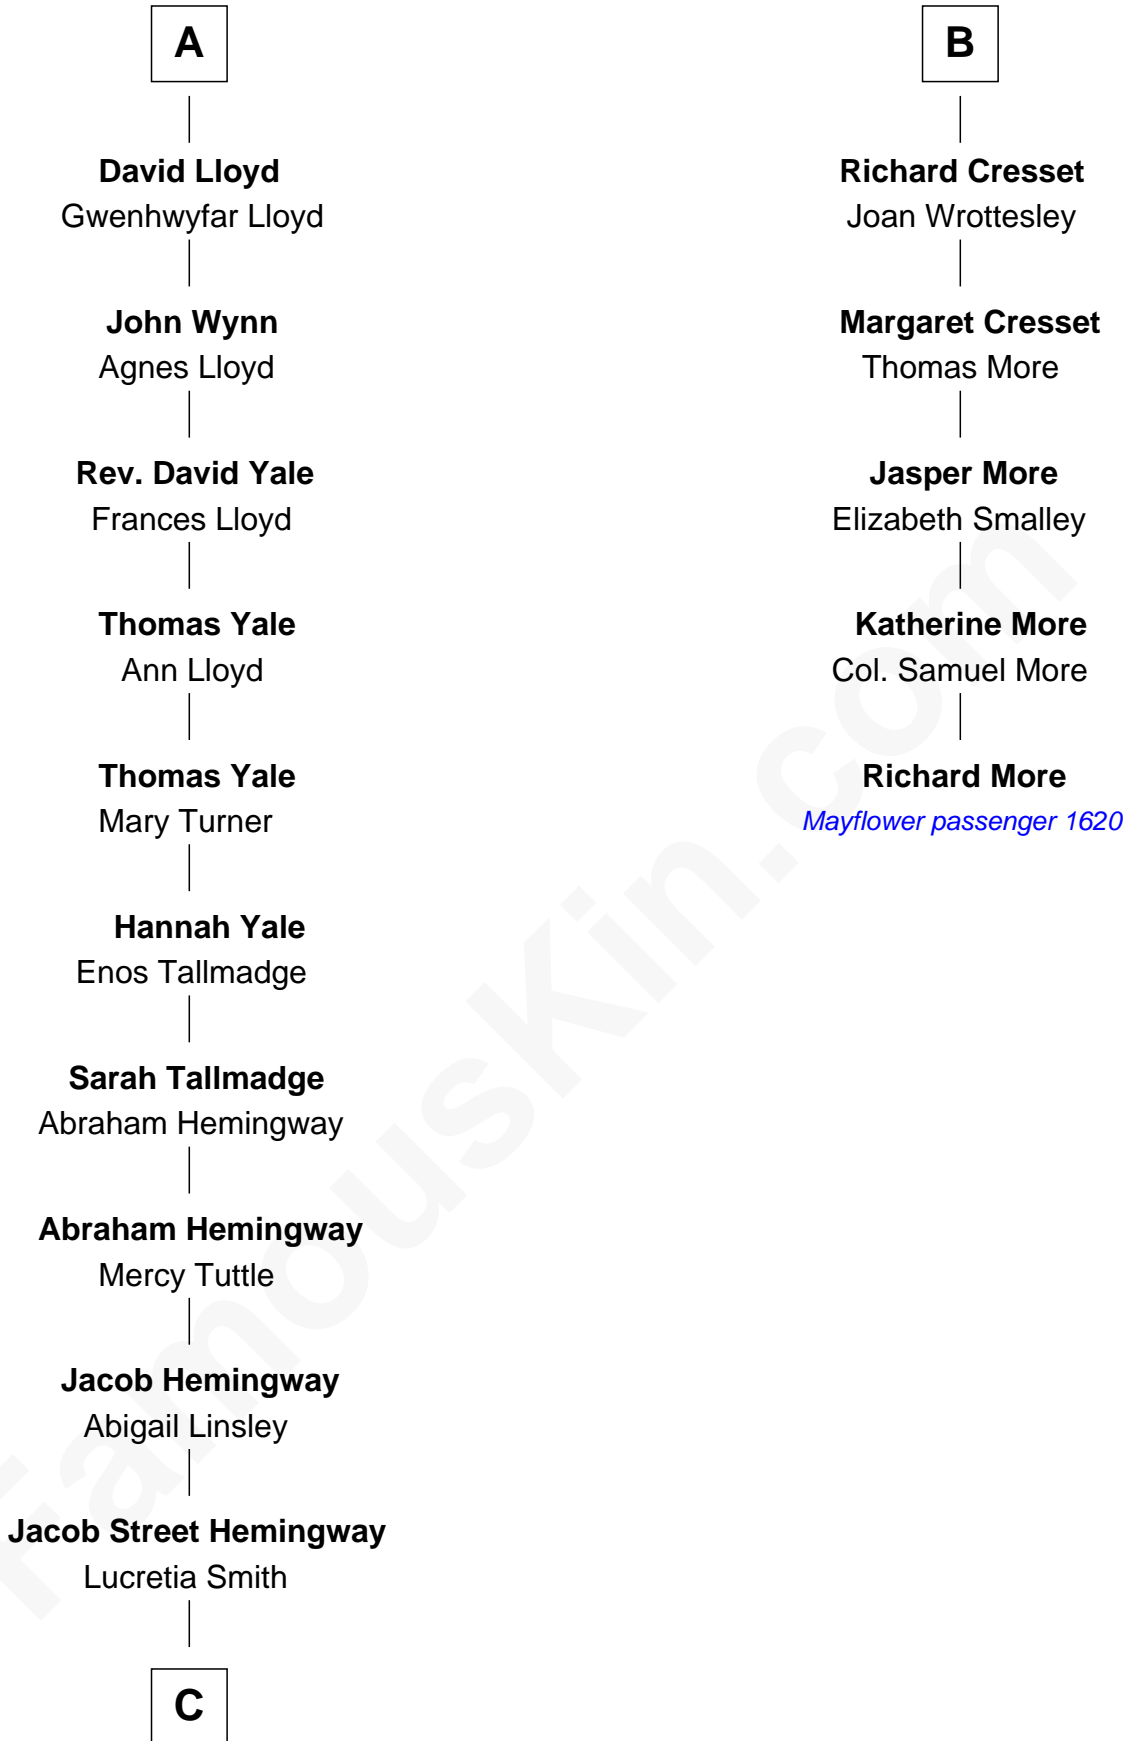

FamousKin.com

Relationship Chart of Ernest Hemingway

Author of The Sun Also Rises

11th cousin 9 times removed of

Richard More

(c1614 - c1696) Mayflower passenger 1620

MAYFLOWER

C

Allen Hemingway

Harriet Louisa Tyler

Anson Tyler Hemingway

Adelaide Edmonds

Clarence Edmonds Hemingway

Grace H. Hall

Ernest Hemingway

Author of [The Sun Also Rises](#)

FamousKin.com