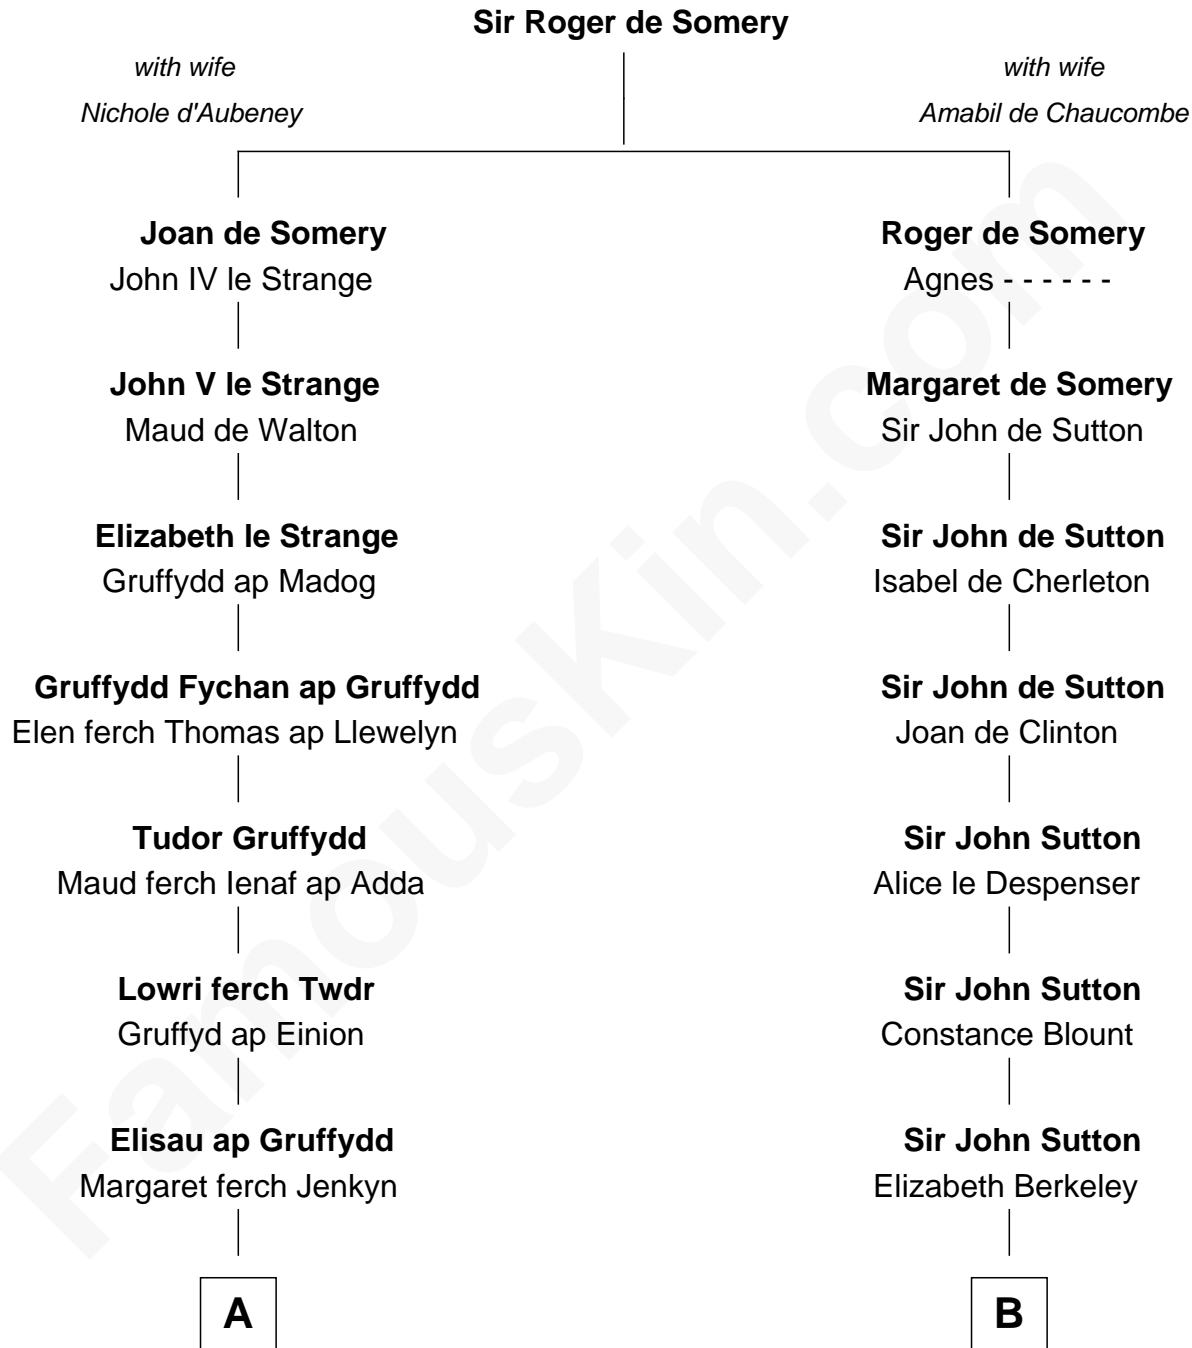

FamousKin.com

Relationship Chart of Ernest Hemingway

Author of The Sun Also Rises

18th cousin 2 times removed of

Nicholas Gilman

Signer of the U.S. Constitution

C

Allen Hemingway
Harriet Louisa Tyler