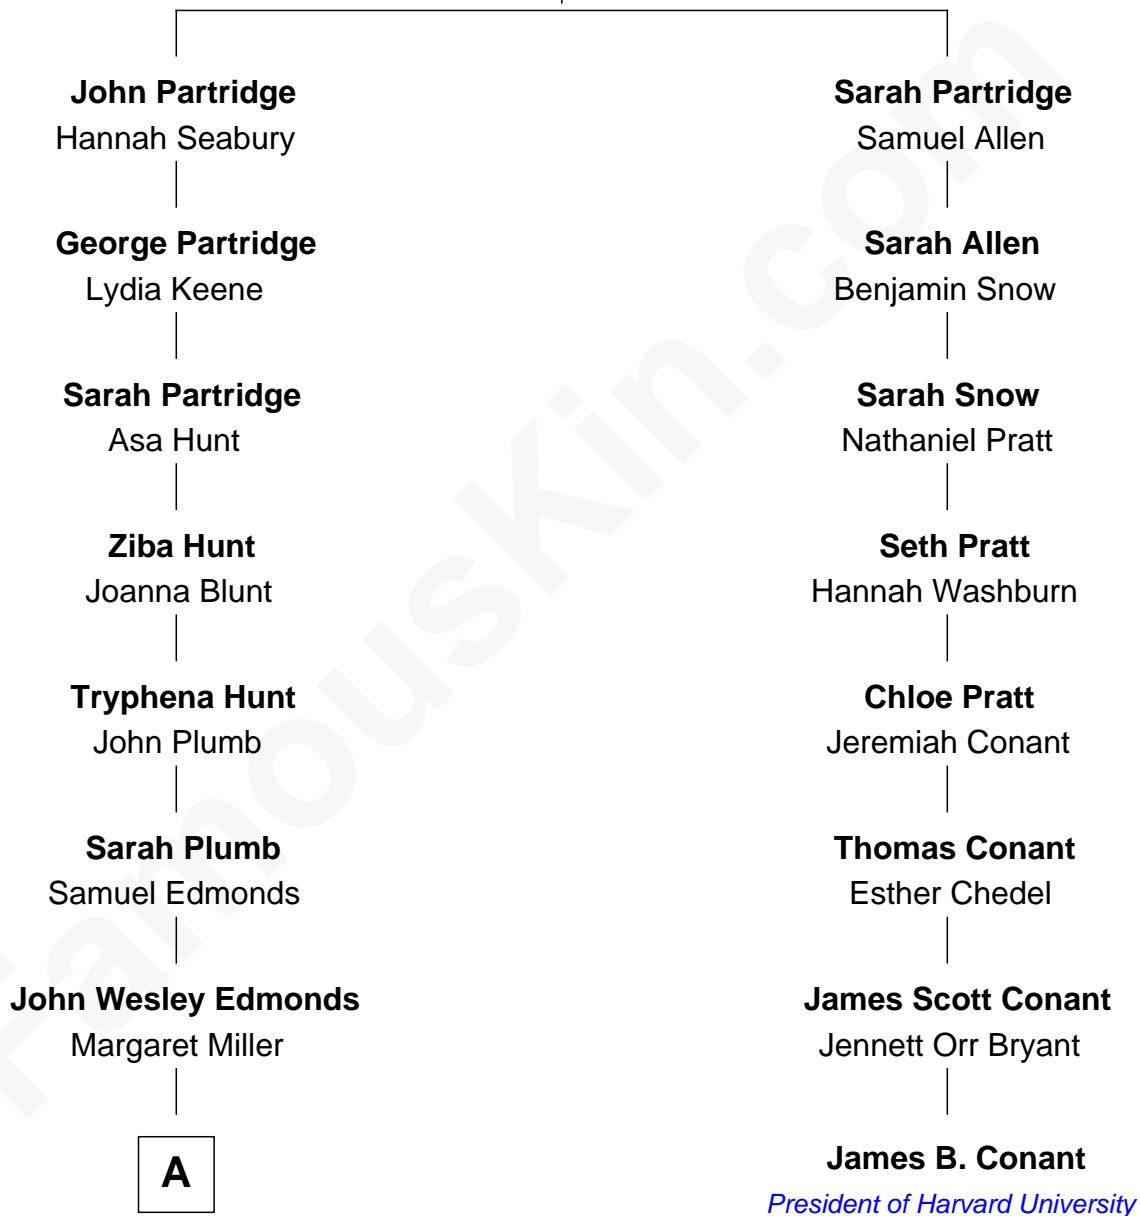

FamousKin.com

Relationship Chart of Ernest Hemingway

Author of The Sun Also Rises

7th cousin 2 times removed of

James B. Conant

President of Harvard University

George Partridge

Sarah Tracy

A

—
Adelaide Edmonds
Anson Tyler Hemingway

—
Clarence Edmonds Hemingway
Grace H. Hall

—
Ernest Hemingway
Author of [The Sun Also Rises](#)

FamousKin.com