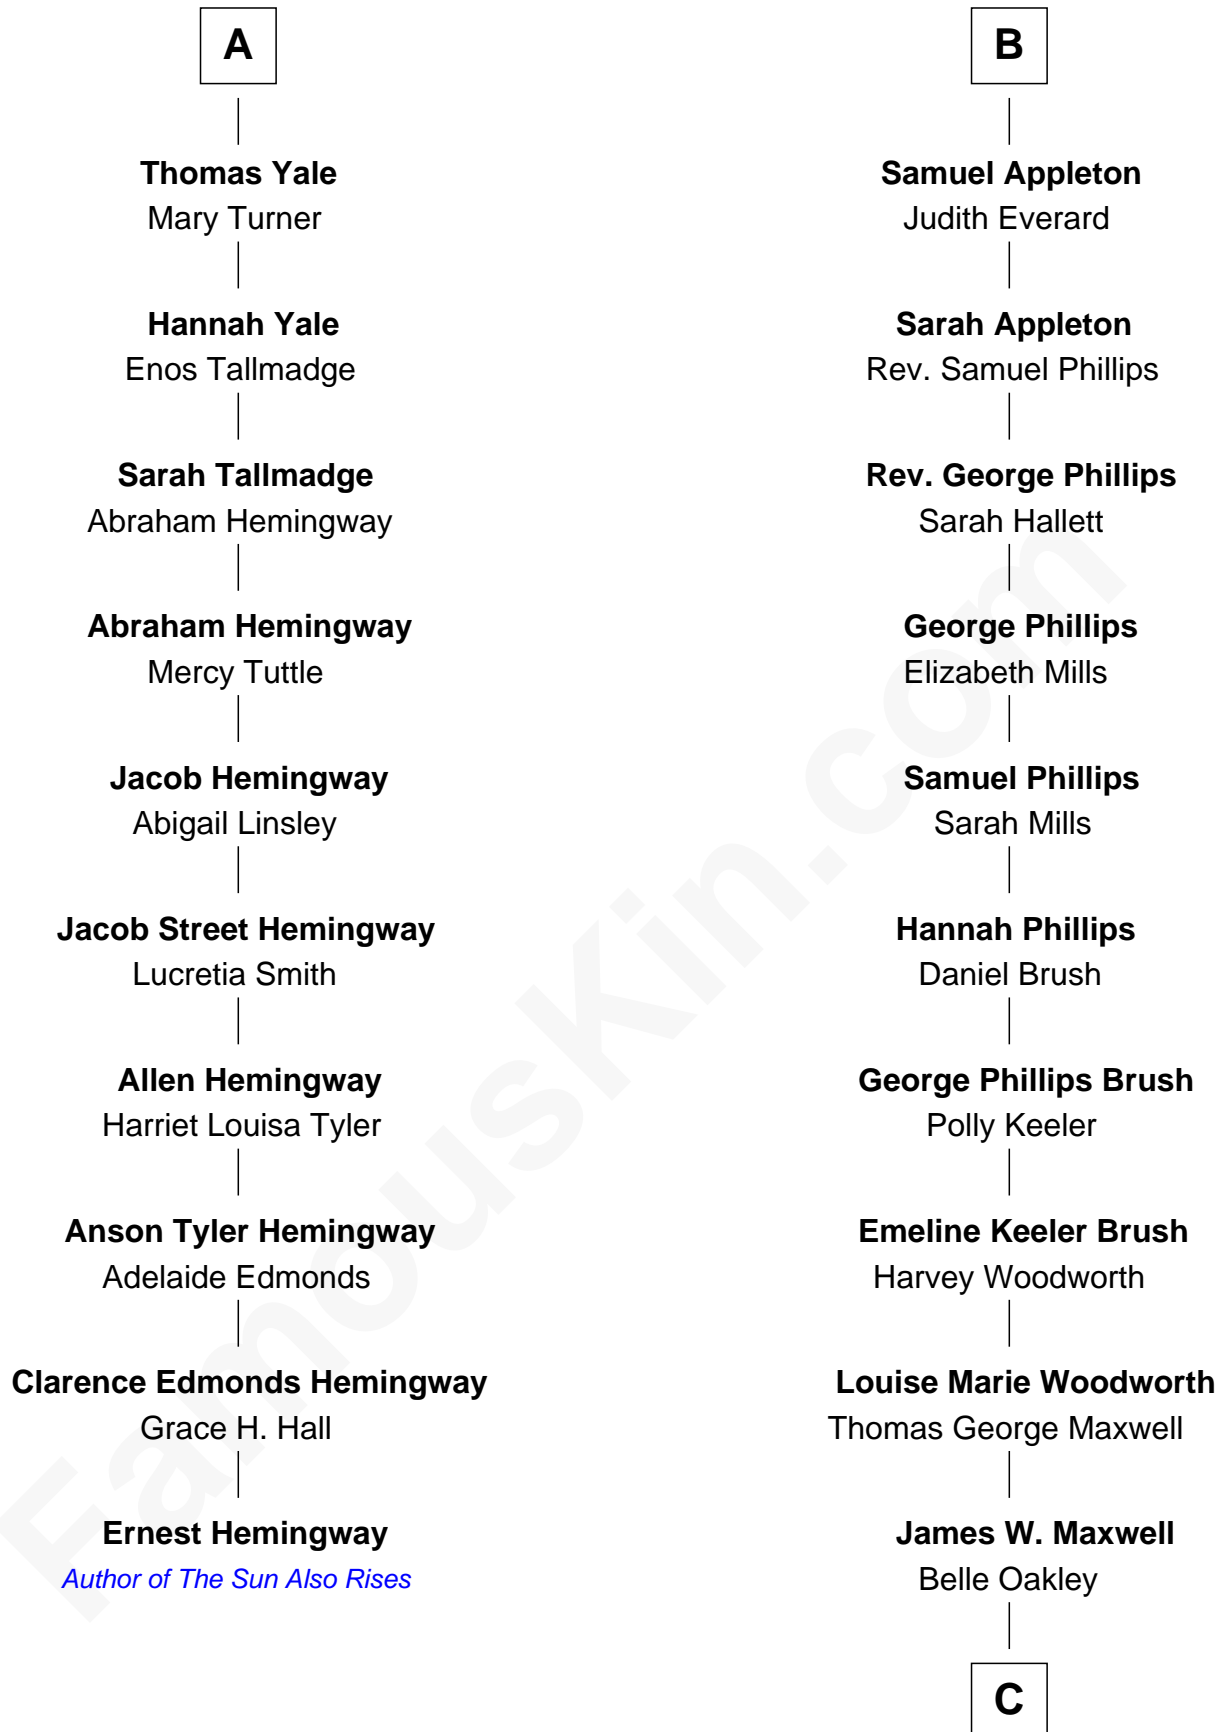

FamousKin.com
Relationship Chart of
Ernest Hemingway

Author of The Sun Also Rises

16th cousin 3 times removed of

Bill Gates

Founder of Microsoft

Gruffydd Fychan ap Gruffydd
 Elen ferch Thomas ap Llewelyn

Tudor Gruffydd
 Maud ferch Ienaf ap Adda

Lowri ferch Twdr
 Gruffyd ap Einion

Elisau ap Gruffydd
 Margaret ferch Jenkyn

David Lloyd
 Gwenhwyfar Lloyd

John Wynn
 Agnes Lloyd

Rev. David Yale
 Frances Lloyd

Thomas Yale
 Ann Lloyd

A

Lowri ferch Gruffydd Fychan
 Robert Puleston

Angharad Puleston
 Edward Trevor ap Daffyd

Rose Trevor ferch Edward
 Otewell Worsley

Margaret Worsley
 Adrian Whetehill

Sir Richard Whetehill
 Elizabeth Muston

Margery Whetehill
 Edward Isaac

Mary Isaac
 Thomas Appleton

B

C

James Willard Maxwell

Adelle Thompson

Mary A. Maxwell

William Henry Gates

Bill Gates

Founder of Microsoft