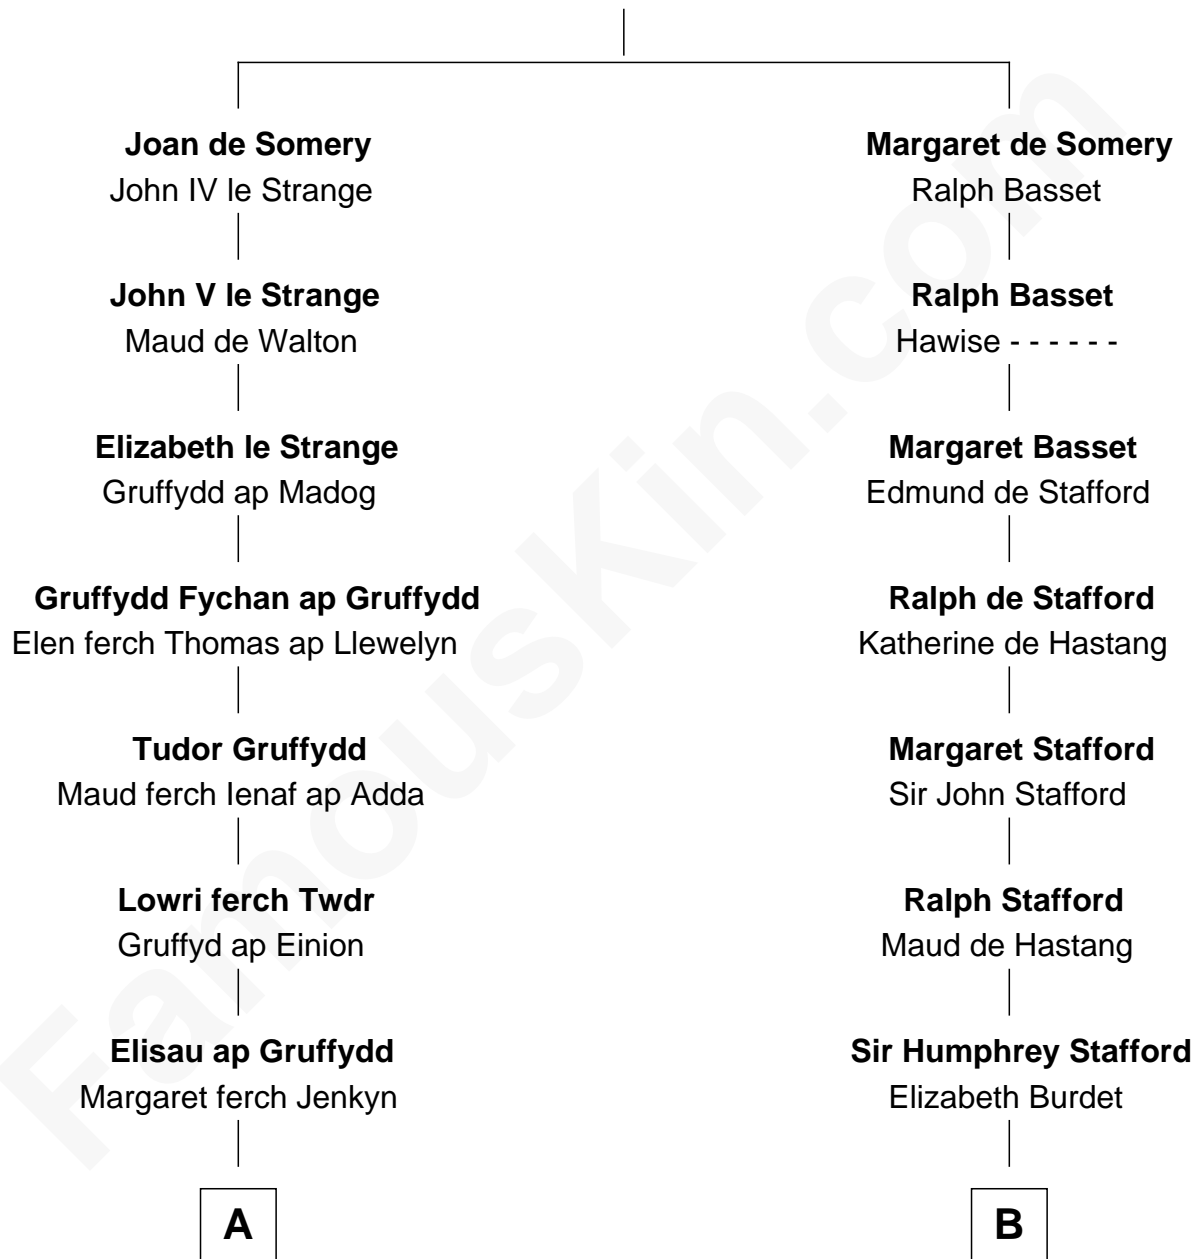

# FamousKin.com

## Relationship Chart of Ernest Hemingway

*Author of The Sun Also Rises*

17th cousin 3 times removed of

**William Greene**

*2nd Governor of Rhode Island*

**Sir Roger de Somery**

Nichole d'Aubenev

**C**

Allen Hemingway

Harriet Louisa Tyler

Anson Tyler Hemingway

Adelaide Edmonds

Clarence Edmonds Hemingway

Grace H. Hall

Ernest Hemingway

*Author of [The Sun Also Rises](#)*