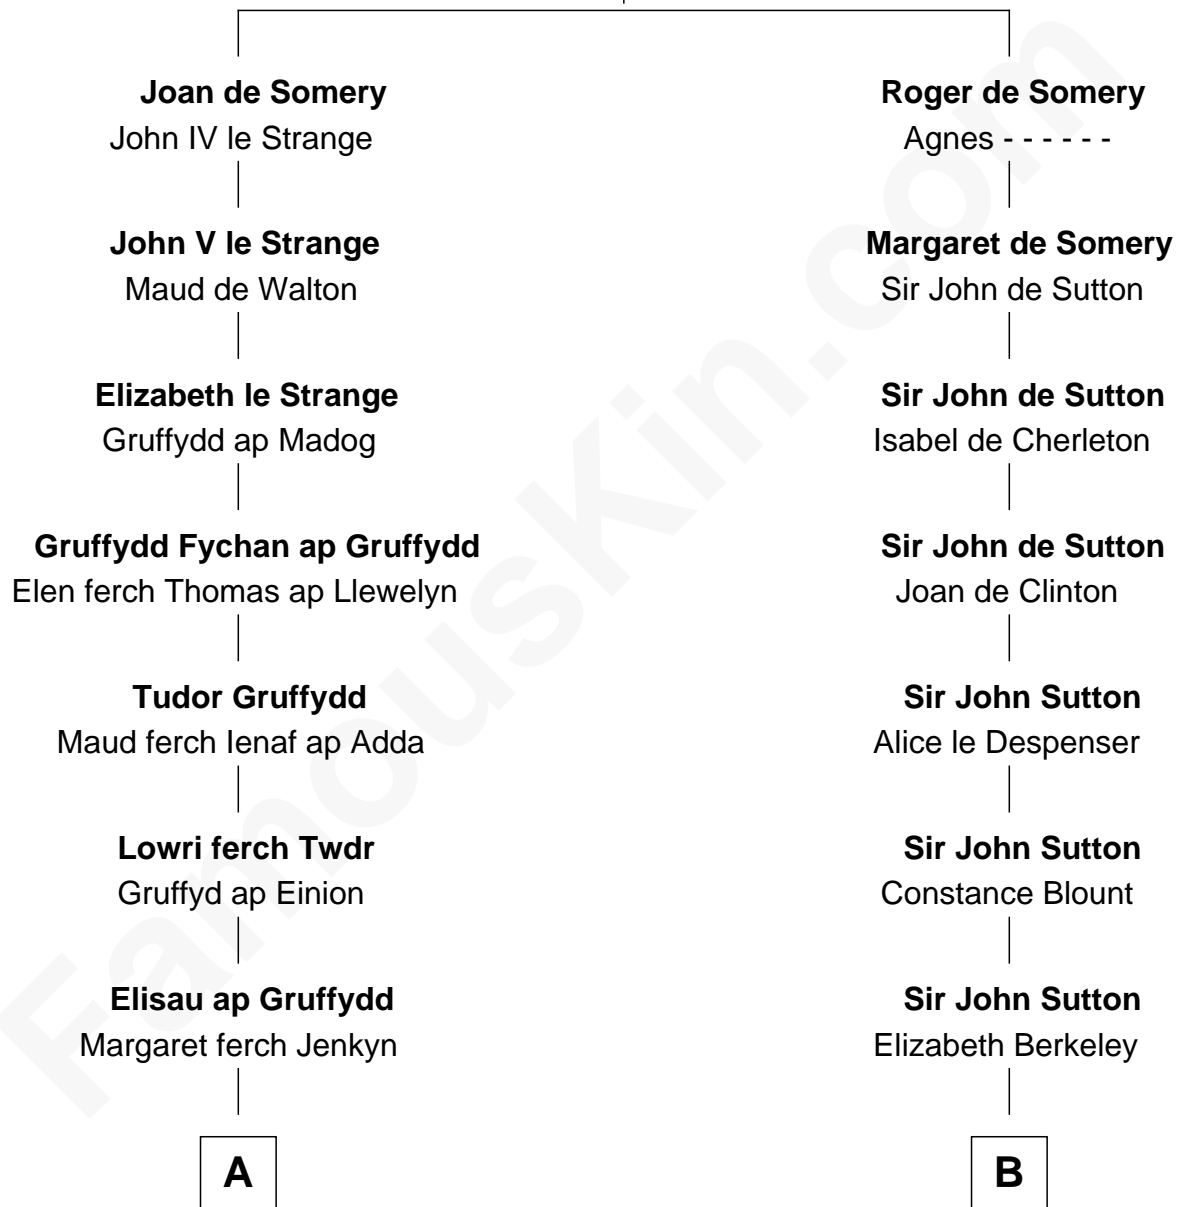

# FamousKin.com Relationship Chart of

**Ernest Hemingway**

*Author of The Sun Also Rises*

16th cousin 4 times removed of

**George Washington**

*1st U.S. President*

## Sir Roger de Somery

*with wife  
Nichole d'Aubeney*

*with wife  
Amabil de Chaucombe*

**C**

Allen Hemingway

Harriet Louisa Tyler

Anson Tyler Hemingway

Adelaide Edmonds