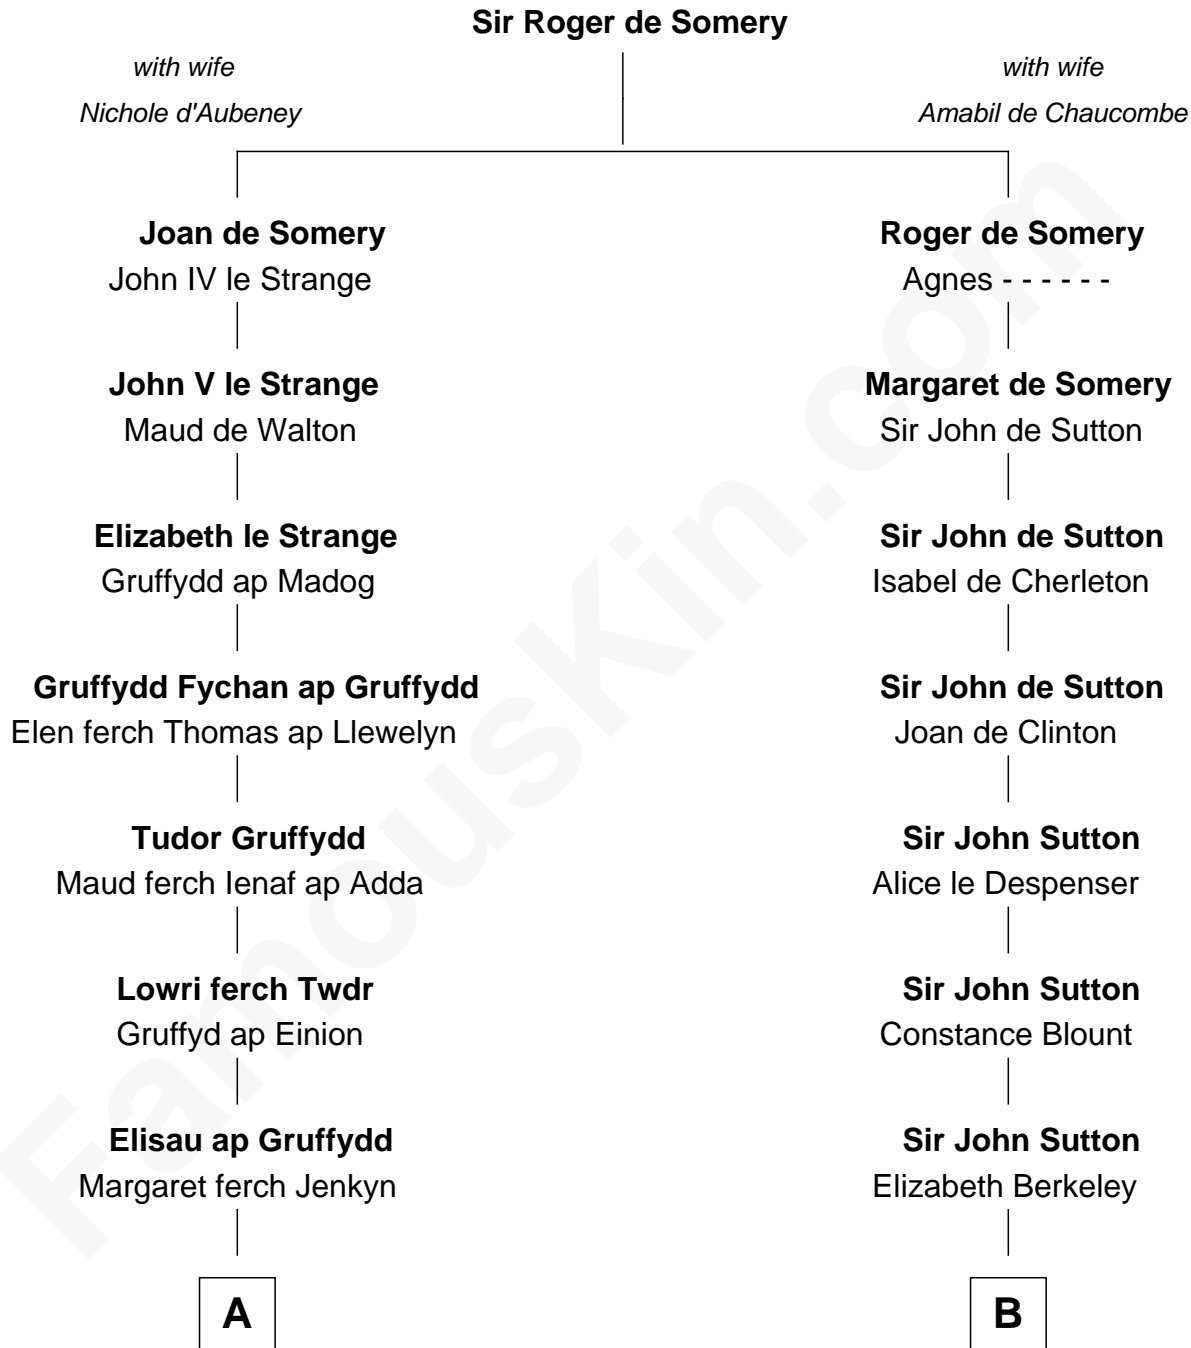

FamousKin.com Relationship Chart of

Ernest Hemingway

Author of The Sun Also Rises

20th cousin 1 time removed of

Louis Auchincloss

Author

C

Allen Hemingway
Harriet Louisa Tyler

Anson Tyler Hemingway
Adelaide Edmonds

Clarence Edmonds Hemingway
Grace H. Hall

Ernest Hemingway
Author of The Sun Also Rises

D

Gurdon Buck
Susannah Mainwaring

Elizabeth Buck
John Auchincloss

John Winthrop Auchincloss
Joanna Hone Russell