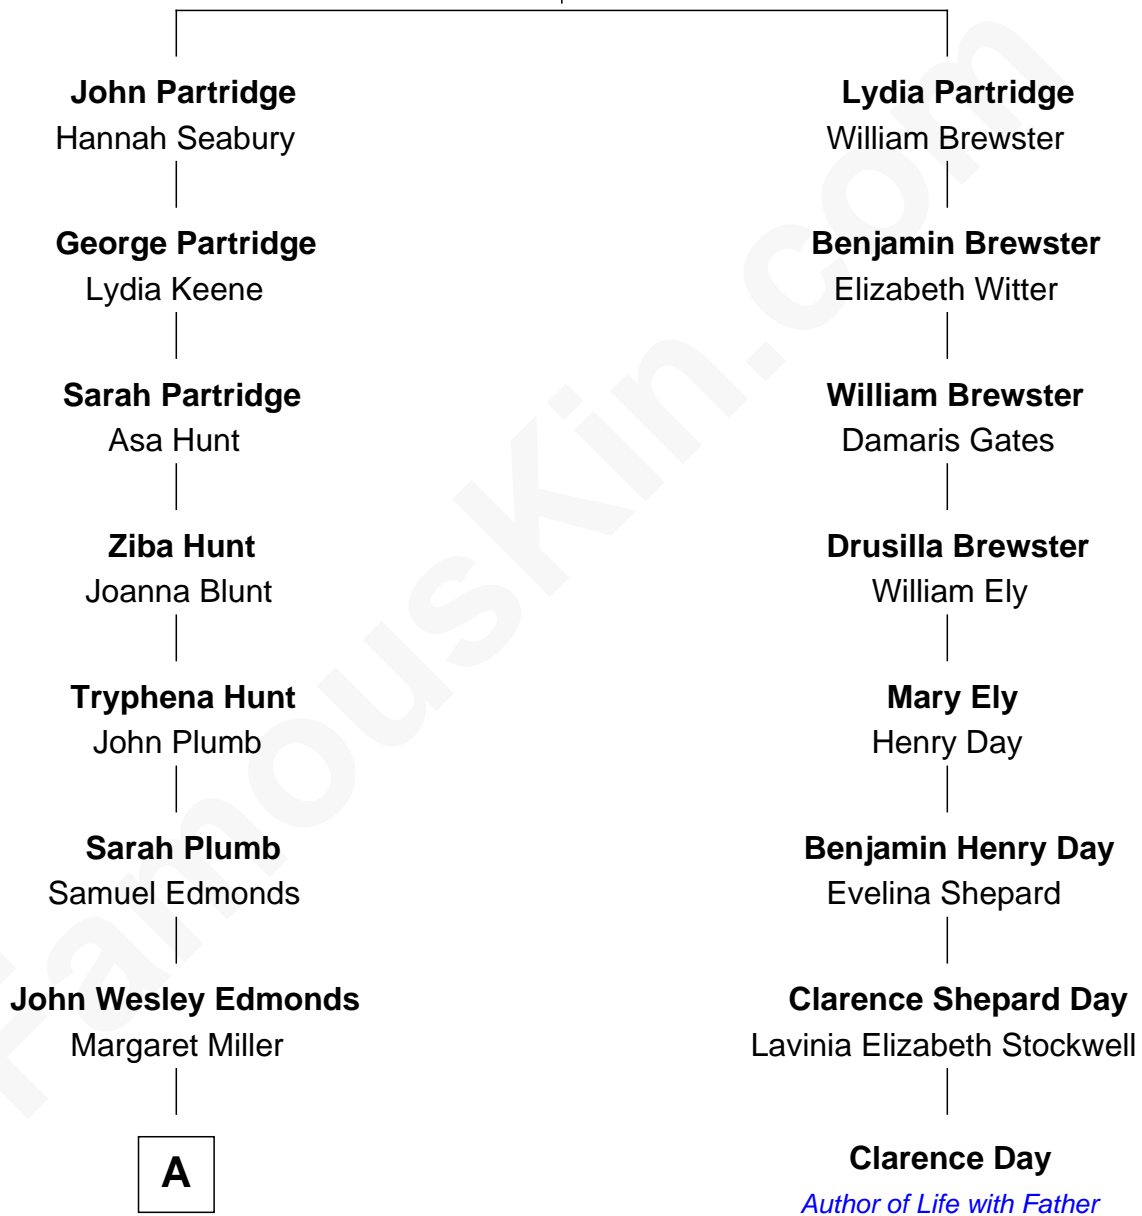

FamousKin.com

Relationship Chart of Ernest Hemingway

Author of The Sun Also Rises

7th cousin 2 times removed of

Clarence Day

Author of Life with Father

George Partridge

Sarah Tracy

A

—
Adelaide Edmonds
Anson Tyler Hemingway

—
Clarence Edmonds Hemingway
Grace H. Hall

—
Ernest Hemingway
Author of [The Sun Also Rises](#)

FamousKin.com